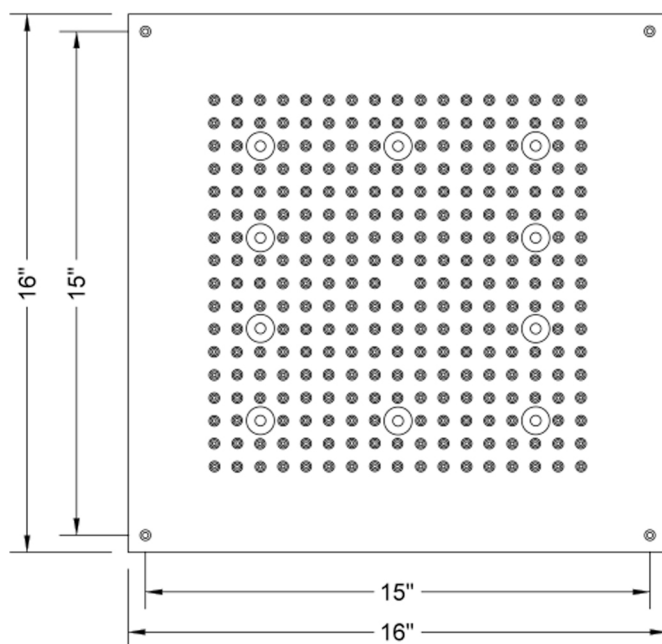

16" x 16" Chromotherapy QUADRATO Dream Light

Model #: 1616-DLCT-

FEATURES:

- 16" x 16" Square dream light chromotherapy water feature rain canopy
- Wall mounted control panel allows for fixed or color changing lights
- 1/2" male IPS connection with flexible hose
- Surface or flush mount to ceiling
- Easy clean replaceable rubber jets
- Low voltage color changing LED lights
- Input voltage 110V AC (transformer included)
- CE approved
- Control panel fits standard electrical box
- Requires minimum flow rate of 5.5 GPM
- Standard finish is chrome. For other finish options, contact JACLO for pricing & availability

AVAILABLE FINISHES:

Polished Chrome (PCH)

SPECIFICATION DRAWING:

BOTTOM VIEW

SPRAY PATTERNS:

Easy Clean

Full Rain