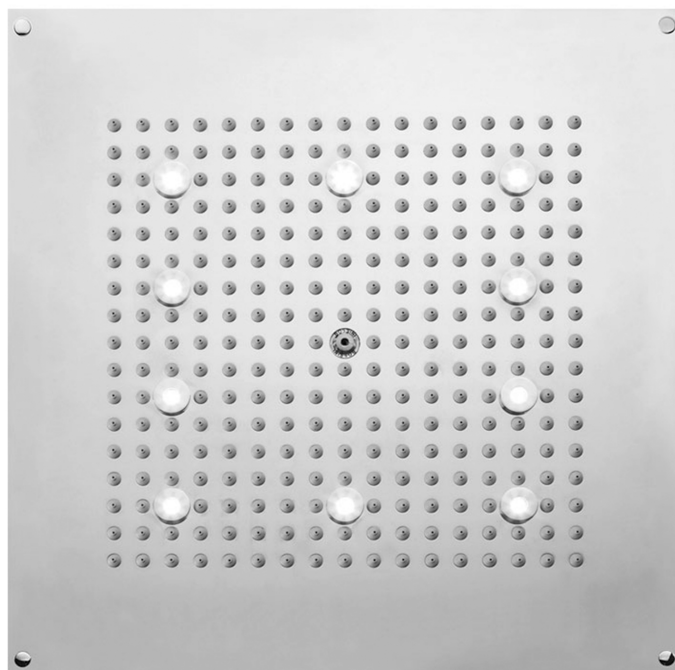

16" x 16" Chromotherapy QUADRATO Dream Light

Model #: 1616-DLCT-

FEATURES:

- 16" x 16" Square dream light chromotherapy water feature rain canopy
- Wall mounted control panel allows for fixed or color changing lights
- 1/2" male IPS connection with flexible hose
- Surface or flush mount to ceiling
- Easy clean replaceable rubber jets
- Low voltage color changing LED lights
- Input voltage 110V AC (transformer included)
- CE approved
- Control panel fits standard electrical box
- Requires minimum flow rate of 5.5 GPM
- Standard finish is chrome. For other finish options, contact JACLO for pricing & availability

AVAILABLE FINISHES:

Polished Chrome (PCH)

SPECIFICATION DRAWING:

BOTTOM VIEW

SPRAY PATTERNS:

Easy Clean

Full Rain