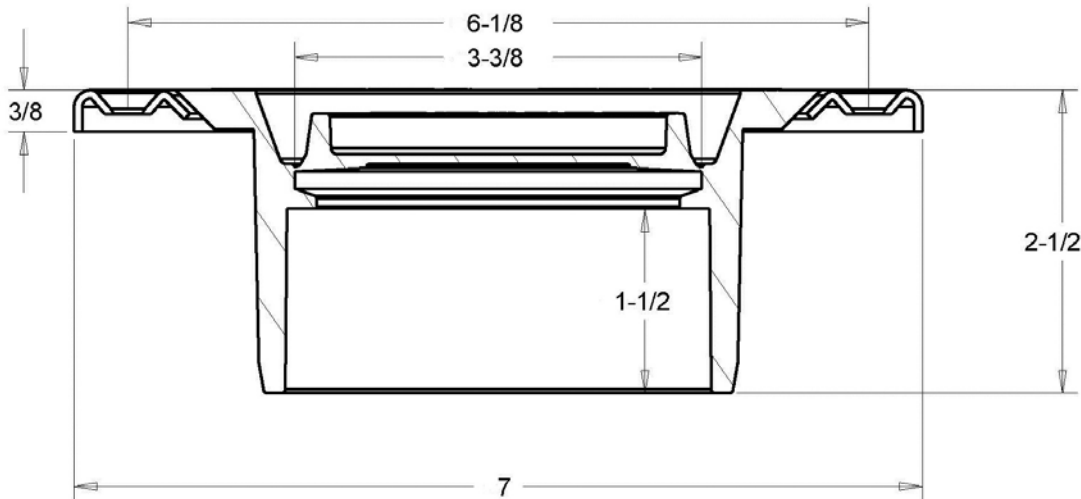

Specifications:

Furnish and Install Flush-Tite Closet Flange checked below by IPS® Corporation. Closet flange fits 3" inside or 4" outside PVC or ABS Pipe.

Material:

Body: PVC or ABS

Ring: PVC or ABS, 18 Gauge Powder Coated or Stainless Steel

√	Product Code #	Product Description	Model	Units/Case	UPC
	86173	Adjustable Metal Ring w/Techno Knockout for 3" or 4" PVC Pipe	4830ATF	40	012181-861738
	86174	Adjustable Metal Ring w/Techno Knockout for 3" or 4" ABS Pipe	5830ATF	40	012181-861745
	86177	Adjustable Stainless Steel Ring w/Techno Knockout for 3" or 4" PVC Pipe	4830ASTF	40	012181-861776
	86178	Adjustable Stainless Steel Ring w/Techno Knockout for 3" or 4" ABS Pipe	5830ASTF	40	012181-861783