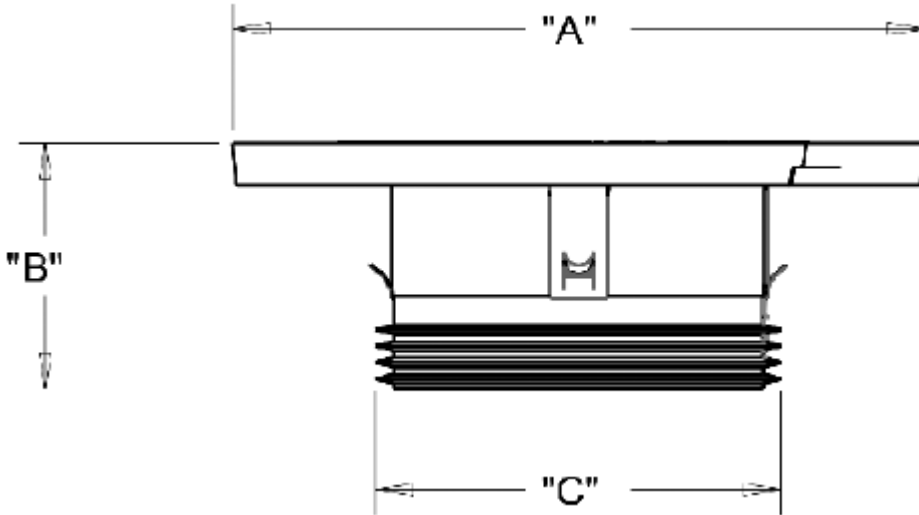

## SPECIFICATION:

Furnish and install the Water-Tite Repair Closet Flange checked below by IPS® Corporation. Closet flanges fit 3" or 4" ABS and PVC Pipe, or inside 3" hub. Flange shall include metal clips to imbed in the drainage system and rubber gasket to create a water tight seal. U.S. Patent No. 9,068,678

Dimensions			
	A	B	C
Part # 86251	7"	2 9/16"	Fits inside 3" HUB
Part # 86250	7"	2 9/16"	Fits inside 3" PIPE
Part # 86252	7"	2 9/16"	Fits inside 4" PIPE

Product Code #	Product Descriptions	Model Number	UPC
86251	Repair Closet Flange - 3" Inside Existing Hub	4846	012181-862513
86250	Repair Closet Flange - 3" Inside Pipe	4847	012181-862506
86252	Repair Closet Flange - 4" Inside Pipe	4845	012181-862520