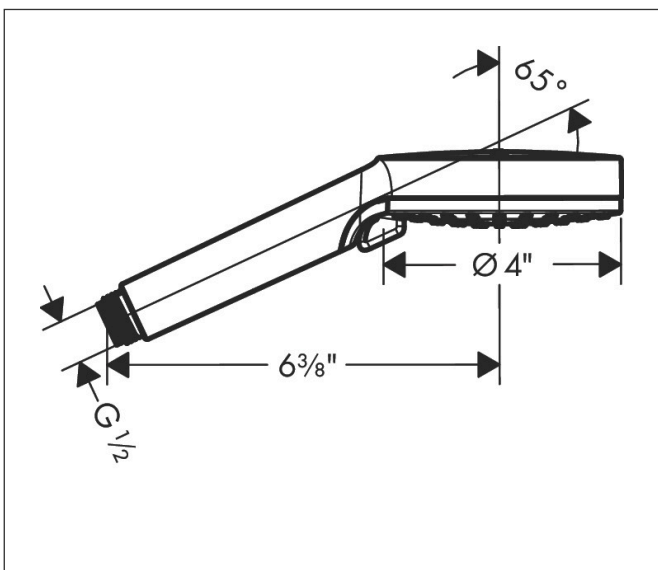

Brand hansgrohe
 Art. Name **Vernis Blend** Hand shower 100 Vario 1.5 GPM
 Art. Nr. 26090821
 Surface brushed nickel
 Pos. 1

Product Picture

Drawing

Features

- Spray modes: Rain, IntenseRain
- Continuous spray mode adjustment
- Spray face finish: easy cleanable plastic spray disc
- Flow: 1.5 GPM (5.7 L/Min)