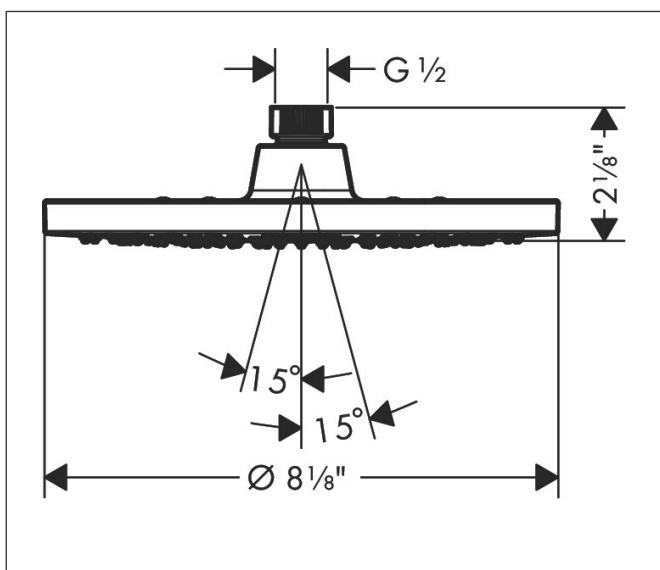

Brand hansgrohe
 Art. Name **Vernis Blend** Showerhead 200 1-Jet 2.5 GPM
 Art. Nr. 26271821
 Surface brushed nickel
 Pos. 1

Product Picture

Features

- Shower head size: 205 mm
- Spray modes: Rain
- 102 no-clog spray channels
- Flow: 2.5 GPM (9.5 L/Min)
- Showerhead removable for cleaning

Drawing

Technology

Spray Types