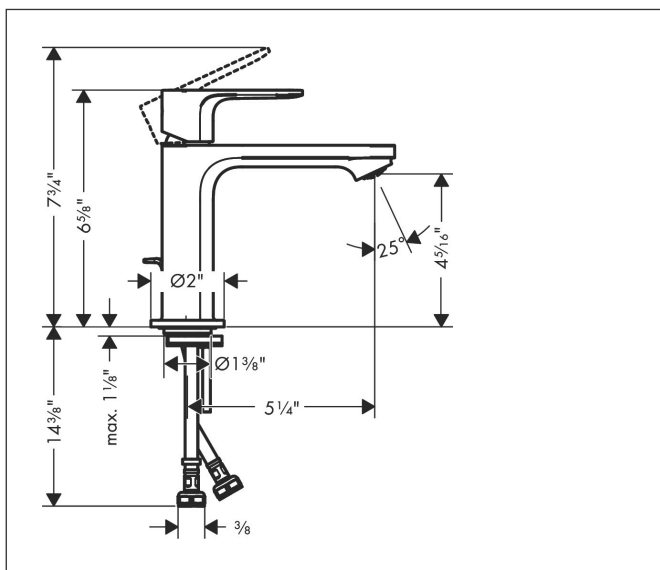

Brand hansgrohe
Art. Name **Rebris E** Single-Hole Faucet 110 with Pop-Up Drain
Art. Nr. 72557821
Surface brushed nickel
Pos. 1

Product Picture

Features

- Consists of: Single-handle faucet, Pop-up assembly
- Spout height: 109 mm
- Spray modes: Aerated spray
- Ceramic cartridge
- Includes pop-up drain
- Material waste set: Metal

Drawing

Technology