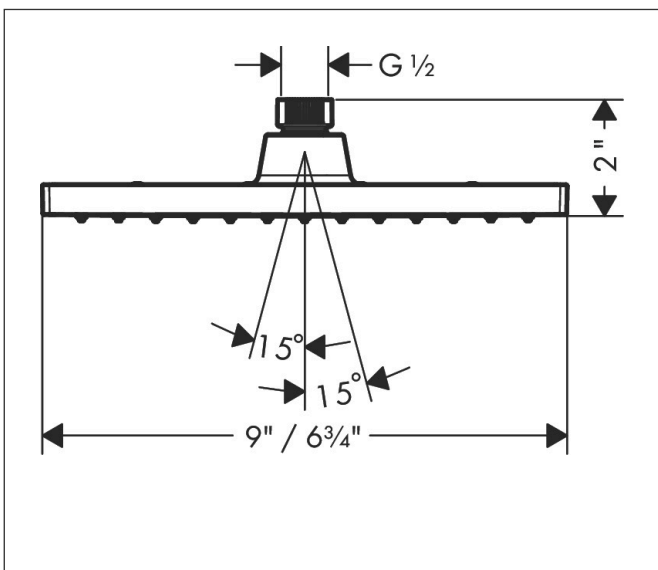

Drawing

Technology

Spray Types