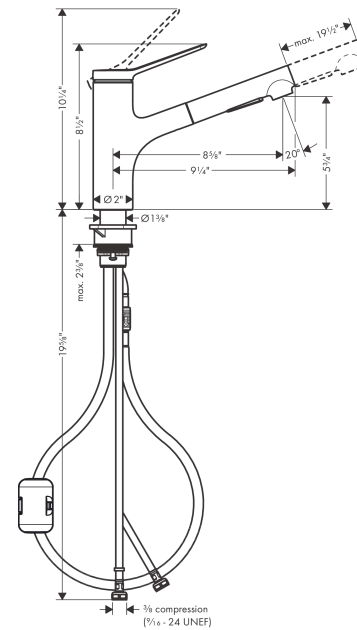

Zesis M33

Kitchen Faucet, 2-Spray Pull-Out, 1.5 GPM

Finishes : **matte black** Part no. : **74810671**

Description

Features

- Swivel range 150°
- Aerated spray, needle spray
- Toggle spray diverter
- deck mounted
- Flow: 1.5 GPM (5.7 L/Min)
- Ceramic cartridge
- 3/8" connections
- Integrated double backflow prevention
- flow rate limited to maximum 6 l/min
- extension length up to 30" (50cm)
- Single lever kitchen mixer, connection hoses, Fastening set, Assembly instructions

Item details

List Price \$ 502.00

Technology

Design awards

Compliance

Product image

Scale drawing

Zesis M33

Kitchen Faucet, 2-Spray Pull-Out, 1.5 GPM

Finishes : **matte black** Part no. : **74810671**

Exploded drawing

Year of production: >10/21

Zesis M33

Kitchen Faucet, 2-Spray Pull-Out, 1.5 GPM

Finishes : **matte black** Part no. : **74810671**

Spare parts list

Year of production: >10/21

Pos.	Description	Part no.	Price	PU
1	handle	94390670	-	1
2	screw cover	93735610	-	1
3	hollow set screw M5x5	98446000	-	1
4	flange	94388670	-	1
5	nut	94389000	-	1
6	O-ring 41x2	98212000	-	1
7	cartridge, assy	93895000	-	1
8	seal	95008000	-	1
9	filter	97735000	-	1
10	O-ring 18x1,5	98231000	-	1
11	handspray	94474671	-	1
12	aerator cpl.	94473001	-	1
13	service tool	95910000	-	1
14	adapter for cartridge	95911000	-	1
15	O-Ring 30x2	98186000	-	1
16	O-ring 37x2	92115000	-	1
17	O-Ring 36x2,5	98190000	-	1
18	support	97523000	-	1
19	fixing set (Ø 34)	95049000	-	1
20	lever collar	97548000	-	1
21	weight	92500000	-	1
22	hose 1,25 m	95506000	-	1
23	connection hose 600 mm	92264000	-	1
25	connection hose 35½" M8x0,75 3/8"	94267001	-	1