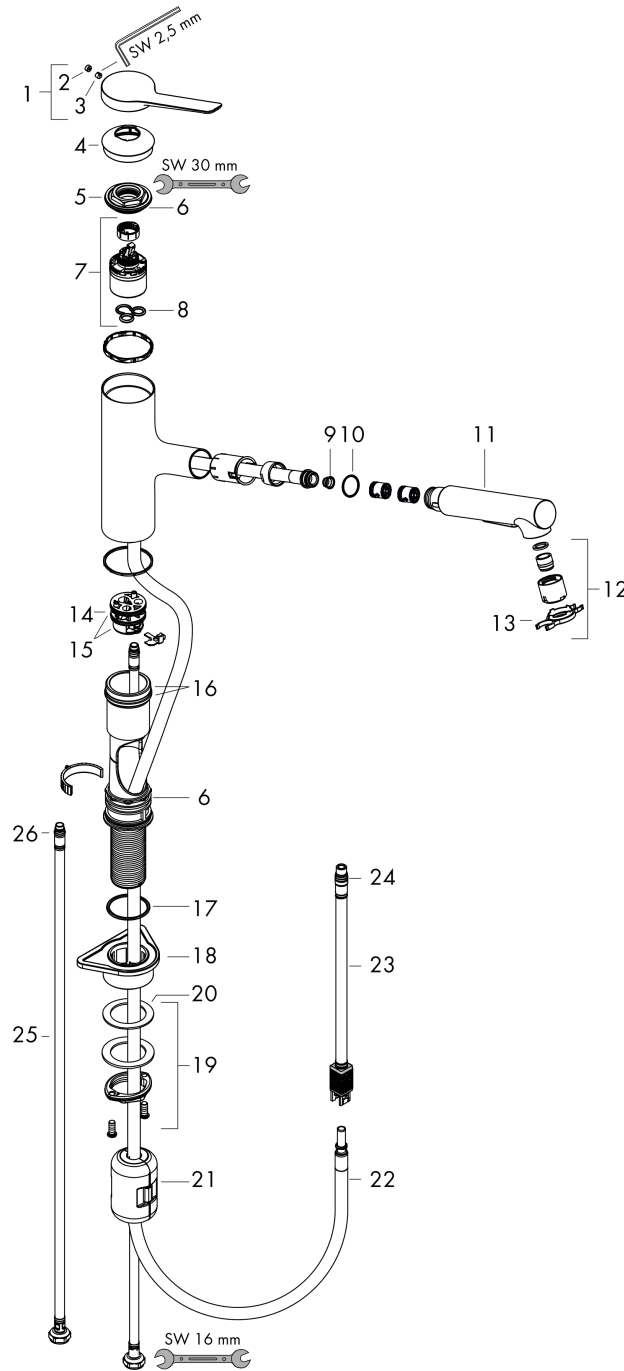

Zesis M33

Kitchen Faucet, 2-Spray Pull-Out, 1.5 GPM

Finishes : **matte black** Part no. : **74810671**

Description

Features

- Swivel range 150°
- Aerated spray, needle spray
- Toggle spray diverter
- deck mounted
- Flow: 1.5 GPM (5.7 L/Min)
- Ceramic cartridge
- 3/8" connections
- Integrated double backflow prevention
- flow rate limited to maximum 6 l/min
- extension length up to 30" (50cm)
- Single lever kitchen mixer, connection hoses, Fastening set, Assembly instructions

Item details

List Price \$ 502.00

Technology

Design awards

Compliance

Product image

Scale drawing

Zesis M33

Kitchen Faucet, 2-Spray Pull-Out, 1.5 GPM

Finishes : **matte black** Part no. : **74810671**

Exploded drawing

Year of production: >10/21

Zesis M33

Kitchen Faucet, 2-Spray Pull-Out, 1.5 GPM

Finishes : **matte black** Part no. : **74810671**

Spare parts list

Year of production: >10/21

Pos.	Description	Part no.	Price	PU
1	handle	94390670	-	1
2	screw cover	93735610	-	1
3	hollow set screw M5x5	98446000	-	1
4	flange	94388670	-	1
5	nut	94389000	-	1
6	O-ring 41x2	98212000	-	1
7	cartridge, assy	93895000	-	1
8	seal	95008000	-	1
9	filter	97735000	-	1
10	O-ring 18x1,5	98231000	-	1
11	handspray	94474671	-	1
12	aerator cpl.	94473001	-	1
13	service tool	95910000	-	1
14	adapter for cartridge	95911000	-	1
15	O-Ring 30x2	98186000	-	1
16	O-ring 37x2	92115000	-	1
17	O-Ring 36x2,5	98190000	-	1
18	support	97523000	-	1
19	fixing set (Ø 34)	95049000	-	1
20	lever collar	97548000	-	1
21	weight	92500000	-	1
22	hose 1,25 m	95506000	-	1
23	connection hose 600 mm	92264000	-	1
25	connection hose 35½" M8x0,75 3/8"	94267001	-	1