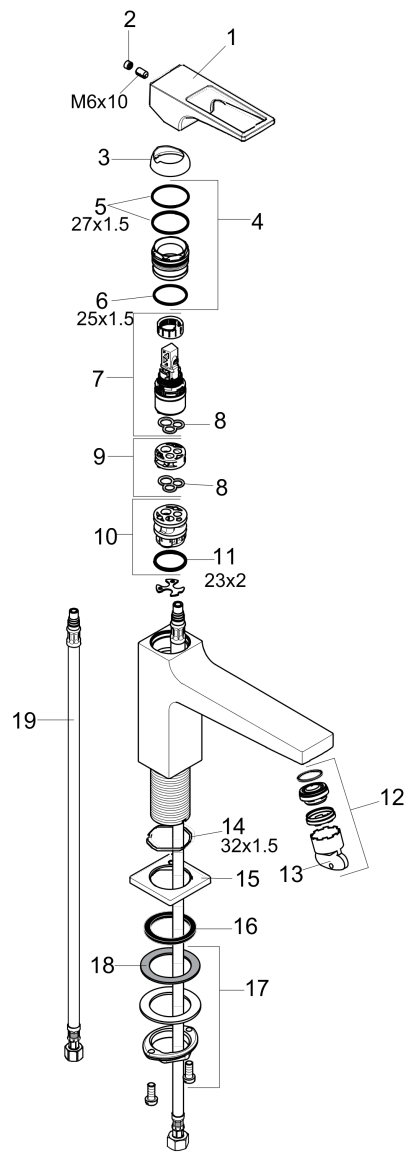

Metropol
Single-Hole Faucet 110 with Loop Handle, 1.2 GPM
 Finishes : **brushed nickel** Part no. : **74510821**

Description

Features

- Aerated spray
- Flow: 1.2 GPM (4.5 L/Min)
- Ceramic cartridge

Item details

List Price \$ 448.00

Technology

Compliance

Product image

Scale drawing

Metropol
Single-Hole Faucet 110 with Loop Handle, 1.2 GPM
 Finishes : **brushed nickel** Part no. : **74510821**

Exploded drawing

Year of production: >01/18

Metropol
Single-Hole Faucet 110 with Loop Handle, 1.2 GPM
 Finishes : **brushed nickel** Part no. : **74510821**

Spare parts list

Year of production: >01/18

Pos.	Description	Part no.	Price	PU
1	handle	93009820	-	1
2	screw cover	95704000	-	1
3	flange	92625000	-	1
4	nut	92689000	-	1
5	O-ring 27x1,5	92527000	-	1
6	O-ring 25x1,5	98146000	-	1
7	cartridge, assy	95973001	-	1
8	seal	98865000	-	1
9	adapter for cartridge	92628000	-	1
10	adapter for cartridge	98866000	-	1
11	O-ring 23x2	98398000	-	1
12	aerator M24x1 (4,5 l/min)	93202000	-	1
13	service tool	95661000	-	1
14	O-ring 32x1,5	92936000	-	1
15	escutcheon	93048820	-	1
16	flat seal	98749000	-	1
17	fixing set (Ø 32)	13961000	-	1
18	lever collar	97548000	-	1
19	connection hose 23½" M8x0,75 3/8"	98600001	-	1
a	O-ring 7x1,5	98422000	-	1