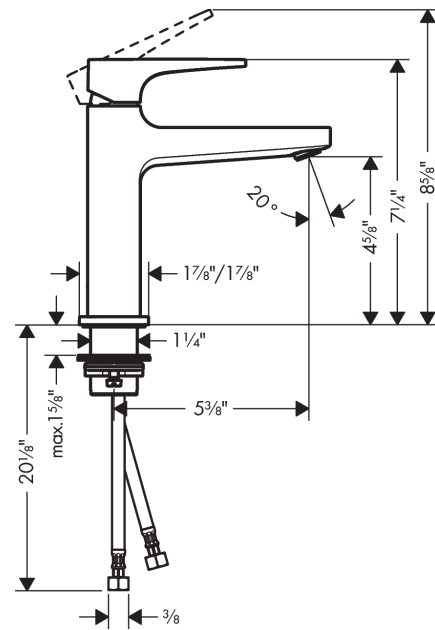

Metropol
Single-Hole Faucet 110 with Loop Handle, 1.2 GPM
 Finishes : **brushed nickel** Part no. : **74510821**

Description

Features

- Aerated spray
- Flow: 1.2 GPM (4.5 L/Min)
- Ceramic cartridge

Item details

List Price \$ 448.00

Technology

Compliance

Product image

Scale drawing

Metropol
Single-Hole Faucet 110 with Loop Handle, 1.2 GPM
 Finishes : **brushed nickel** Part no. : **74510821**

Exploded drawing

Year of production: >01/18

Metropol
Single-Hole Faucet 110 with Loop Handle, 1.2 GPM
 Finishes : **brushed nickel** Part no. : **74510821**

Spare parts list

Year of production: >01/18

Pos.	Description	Part no.	Price	PU
1	handle	93009820	-	1
2	screw cover	95704000	-	1
3	flange	92625000	-	1
4	nut	92689000	-	1
5	O-ring 27x1,5	92527000	-	1
6	O-ring 25x1,5	98146000	-	1
7	cartridge, assy	95973001	-	1
8	seal	98865000	-	1
9	adapter for cartridge	92628000	-	1
10	adapter for cartridge	98866000	-	1
11	O-ring 23x2	98398000	-	1
12	aerator M24x1 (4,5 l/min)	93202000	-	1
13	service tool	95661000	-	1
14	O-ring 32x1,5	92936000	-	1
15	escutcheon	93048820	-	1
16	flat seal	98749000	-	1
17	fixing set (Ø 32)	13961000	-	1
18	lever collar	97548000	-	1
19	connection hose 23½" M8x0,75 3/8"	98600001	-	1
a	O-ring 7x1,5	98422000	-	1