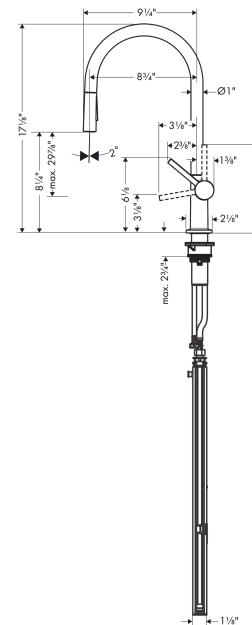

Talis N
HighArc Kitchen Faucet, O-Style 2-Spray Pull-Down with sBox, 1.75 GPM
 Finishes : **stainless steel finish** Part no. : **72801801**

Description

Features

- Consists of: Single lever kitchen mixer, hose box
- Swivel range adjustable in 4 steps 60°, 110°, 150° or 360°
- Aerated spray, needle spray
- Toggle spray diverter
- MagFit magnetic sprayhead docking
- Single-hole installation
- Flow: 1.75 GPM (6.6 L/Min)
- Ceramic cartridge
- 3/8" connections
- Integrated double backflow prevention
- sBox for smooth, protected hose guidance in the cabinet
- extension length up to 30" (76cm)
- Single lever kitchen mixer, connection hoses, Fastening set, Assembly instructions

Item details

List Price \$ 804.00

Technology

Compliance

Product image

Scale drawing

Talis N
HighArc Kitchen Faucet, O-Style 2-Spray Pull-Down with sBox, 1.75 GPM
 Finishes : **stainless steel finish** Part no. : **72801801**

Exploded drawing

Year of production: >06/20

Talis N

HighArc Kitchen Faucet, O-Style 2-Spray Pull-Down with sBox, 1.75 GPM

Finishes : **stainless steel finish** Part no. : **72801801**

Spare parts list

Year of production: >06/20