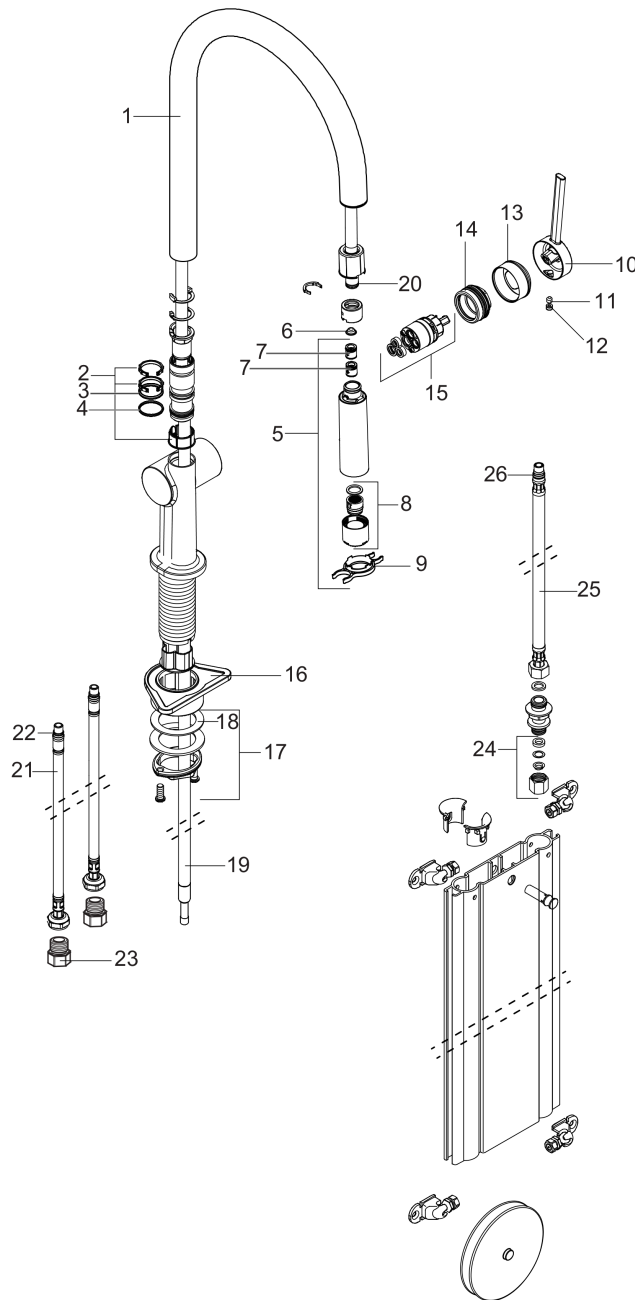

Talis N
HighArc Kitchen Faucet, O-Style 2-Spray Pull-Down with sBox, 1.75 GPM
 Finishes : **stainless steel finish** Part no. : **72801801**

Description

Features

- Consists of: Single lever kitchen mixer, hose box
- Swivel range adjustable in 4 steps 60°, 110°, 150° or 360°
- Aerated spray, needle spray
- Toggle spray diverter
- MagFit magnetic sprayhead docking
- Single-hole installation
- Flow: 1.75 GPM (6.6 L/Min)
- Ceramic cartridge
- 3/8" connections
- Integrated double backflow prevention
- sBox for smooth, protected hose guidance in the cabinet
- extension length up to 30" (76cm)
- Single lever kitchen mixer, connection hoses, Fastening set, Assembly instructions

Exploded drawing

Year of production: >06/20

Talis N

HighArc Kitchen Faucet, O-Style 2-Spray Pull-Down with sBox, 1.75 GPM

Finishes : **stainless steel finish** Part no. : **72801801**

Spare parts list

Year of production: >06/20

Pos.	Description	Part no.	Price	PU
1	spout cpl.	93739800	-	1
2	set of lever collars	98365000	-	1
3	O-ring 19x2	98426000	-	1
4	O-ring 20x1,5	98197000	-	1
5	handspray	93741801	-	1
6	filter	98516000	-	1
7	non return valve DW 10	96456000	-	1
8	spray former	93342001	-	1
9	service tool	95910000	-	1
10	handle	93736800	-	1
11	hollow set screw M5x5	98446000	-	1
12	screw cover	93735610	-	1
13	flange	93737800	-	1
14	nut	93738000	-	1
15	cartridge, assy	93740000	-	1
16	support	97523000	-	1
17	fixing set (Ø 34)	95049000	-	1
18	lever collar	97548000	-	1
19	hose	93754000	-	1
20	O-ring 8x2	98112000	-	1
21	connection hose 900 mm M8x0,75 G3/8	93746000	-	1
22	O-ring 6,6x1,6	93019000	-	1
23	adapter for connection hose	88802000	-	1
24	squeezing connection	96099000	-	1
25	connection hose 450 mm M8x0,75 G3/8	97206000	-	1
26	O-ring 7x1,5	98422000	-	1
a	extension set	43333000	-	1