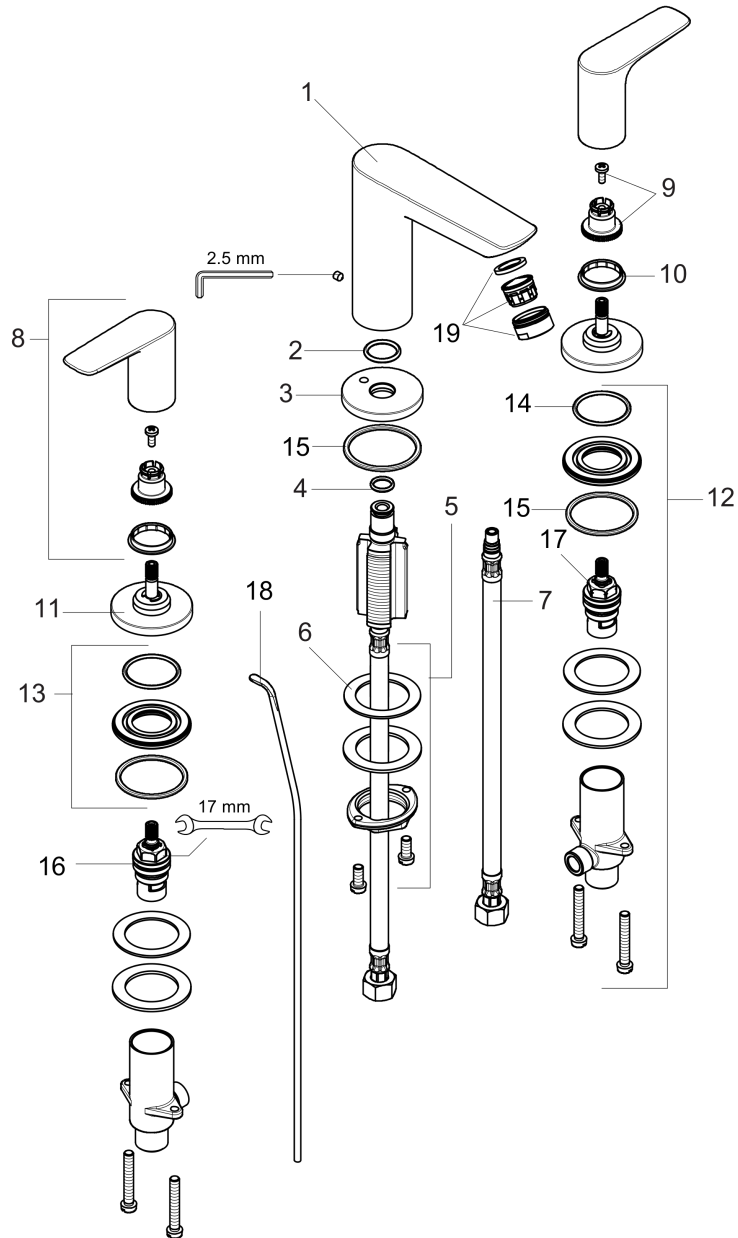

Talis E
Widespread Faucet 150 with Pop-Up Drain, 1.2 GPM
 Finishes : **brushed nickel** Part no. : **71733821**

Description

Features

- Aerated spray
- Flow: 1.2 GPM (4.5 L/Min)
- 90° ceramic valves
- Includes pop-up drain

Item details

List Price \$ 419.00

Technology

Compliance

Product image

Scale drawing

Talis E
Widespread Faucet 150 with Pop-Up Drain, 1.2 GPM
 Finishes : **brushed nickel** Part no. : **71733821**

Exploded drawing

Year of production: >11/16

Talis E

Widespread Faucet 150 with Pop-Up Drain, 1.2 GPM

Finishes : **brushed nickel** Part no. : **71733821**

Spare parts list

Year of production: >11/16

Pos.	Description	Part no.	Price	PU
1	spout cpl.	92785820	-	1
2	O-ring 18x2,5	98139000	-	1
3	escutcheon Ø 53 mm	95272820	-	1
4	O-ring 11x2	98127000	-	1
5	fixing set (Ø 32)	13961000	-	1
6	lever collar	97548000	-	1
7	connection hose 450 mm M8x0,75 G3/8	97206000	-	1
8	handle	92779820	-	1
9	handle fixing set	94184000	-	1
10	set of color-rings cold / hot water	95819000	-	1
11	escutcheon Ø 52 mm	97285820	-	1
12	stop valve cpl.	97357001	-	1
13	nut	92854000	-	1
14	O-Ring 32x2,5	96364000	-	1
15	O-ring 40x3	92634000	-	1
16	shut off unit right closing	94009000	-	1
17	shut off unit left closing	94008000	-	1
18	pull rod	96657820	-	1
19	aerator M24x1 (4,5 l/min)	92877820	-	1
a	pop up waste	88509820	-	1