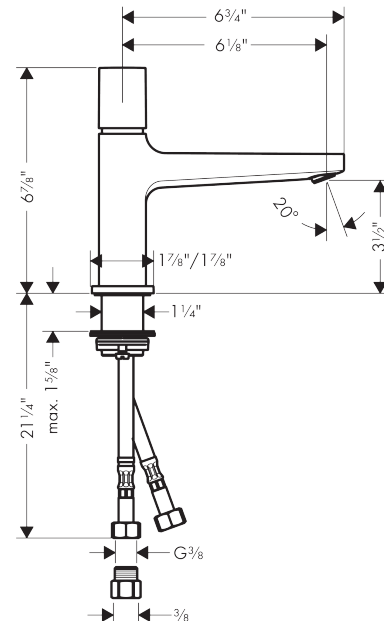

Metropol
Single-Hole Faucet 100 Select, 1.2 GPM
 Finishes : **brushed nickel** Part no. : **32570821**

Description

Features

- Aerated spray
- Flow: 1.2 GPM (4.5 L/Min)
- Select cartridge for easy, intuitive operation: Push handle to turn water on and off, and turn to adjust temperature

Item details

List Price \$ 469.00

Technology

Compliance

Product image

Scale drawing

Metropol
Single-Hole Faucet 100 Select, 1.2 GPM
 Finishes : **brushed nickel** Part no. : **32570821**

Exploded drawing

Year of production: >01/18

Metropol
Single-Hole Faucet 100 Select, 1.2 GPM
 Finishes : **brushed nickel** Part no. : **32570821**

Spare parts list

Year of production: >01/18

Pos.	Description	Part no.	Price	PU
1	handle	93070820	-	1
2	adapter for handle	92526000	-	1
3	nut	92528000	-	1
4	O-ring 27x1,5	92527000	-	1
5	cartridge, assy	92529000	-	1
6	adapter for cartridge	98866000	-	1
7	O-ring 23x2	98398000	-	1
8	aerator M24x1 (4,5 l/min)	93202000	-	1
9	service tool	95661000	-	1
10	escutcheon	93048820	-	1
11	flat seal	98749000	-	1
12	fixing set (Ø 32)	13961000	-	1
13	lever collar	97548000	-	1
14	connection hose 450 mm M8x0,75 G3/8	92531000	-	1
15	O-ring 7x1,5	98422000	-	1
16	non return valve DW 10	96456000	-	1
17	filter	92532000	-	1
18	sealing set	92533000	-	1
a	adapter for connection hose	88802000	-	1