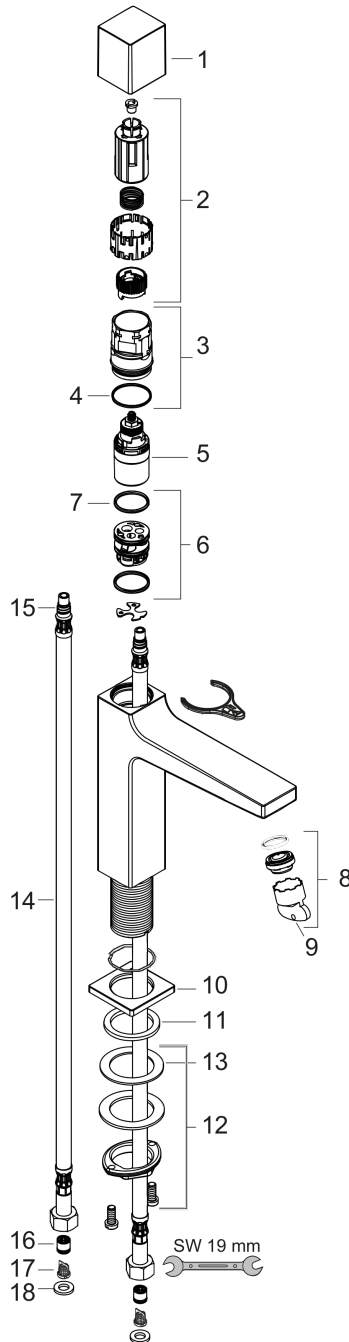

Metropol
Single-Hole Faucet 100 Select, 1.2 GPM
 Finishes : **brushed nickel** Part no. : **32570821**

Description

Features

- Aerated spray
- Flow: 1.2 GPM (4.5 L/Min)
- Select cartridge for easy, intuitive operation: Push handle to turn water on and off, and turn to adjust temperature

Item details

List Price \$ 469.00

Technology

Compliance

Product image

Scale drawing

Metropol
Single-Hole Faucet 100 Select, 1.2 GPM
 Finishes : **brushed nickel** Part no. : **32570821**

Exploded drawing

Year of production: >01/18

Metropol
Single-Hole Faucet 100 Select, 1.2 GPM
 Finishes : **brushed nickel** Part no. : **32570821**

Spare parts list

Year of production: >01/18

Pos.	Description	Part no.	Price	PU
1	handle	93070820	-	1
2	adapter for handle	92526000	-	1
3	nut	92528000	-	1
4	O-ring 27x1,5	92527000	-	1
5	cartridge, assy	92529000	-	1
6	adapter for cartridge	98866000	-	1
7	O-ring 23x2	98398000	-	1
8	aerator M24x1 (4,5 l/min)	93202000	-	1
9	service tool	95661000	-	1
10	escutcheon	93048820	-	1
11	flat seal	98749000	-	1
12	fixing set (Ø 32)	13961000	-	1
13	lever collar	97548000	-	1
14	connection hose 450 mm M8x0,75 G3/8	92531000	-	1
15	O-ring 7x1,5	98422000	-	1
16	non return valve DW 10	96456000	-	1
17	filter	92532000	-	1
18	sealing set	92533000	-	1
a	adapter for connection hose	88802000	-	1