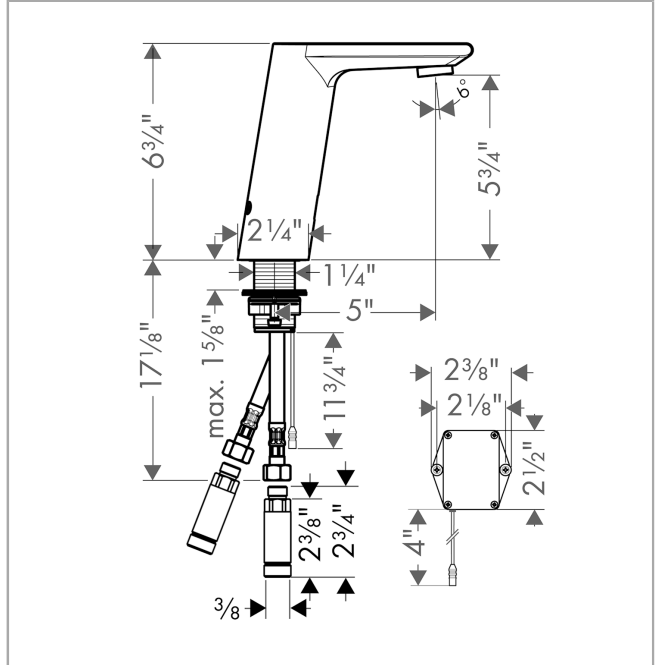

Metris S
Electronic Faucet with Preset Temperature Control
 Finishes : **chrome** Part no. : **31101001**

Description

Features

- Aerated spray
- Theft-proof aerator
- Infrared sensor
- Battery operated (battery type 6V CR-P2, included) with low battery indicator
- 3/8" hoses

Item details

List Price \$ 752.00

Technology

Compliance

Product image

Scale drawing

Metris S
Electronic Faucet with Preset Temperature Control
 Finishes : **chrome** Part no. : **31101001**

Exploded drawing

Year of production: >04/17

Metris S**Electronic Faucet with Preset Temperature Control**Finishes : **chrome** Part no. : **31101001****Spare parts list**

Year of production: >04/17

Pos.	Description	Part no.	Price	PU
1	non return valve DW 10	96456000	-	1
2	battery	97399000	-	1
3	aerator M24x1 (5 l/min)	98802000	-	1
4	solenoid valve	95654000	-	1
5	O-ring 31x2	98204000	-	1
6	battery box	98801000	-	1
7	fixing set	97812000	-	1
8	lever collar	97548000	-	1
9	service tool	98808000	-	1
10	O-ring 41x2	98212000	-	1
11	electronics	92346000	-	1
12	connection hose 450 mm	92345001	-	1
13	back flow preventor cartridge with microfilter	92297000	-	1
14	screw	93272000	-	1
a	aerator M24x1 (1,9 l/min)	93080000	-	1