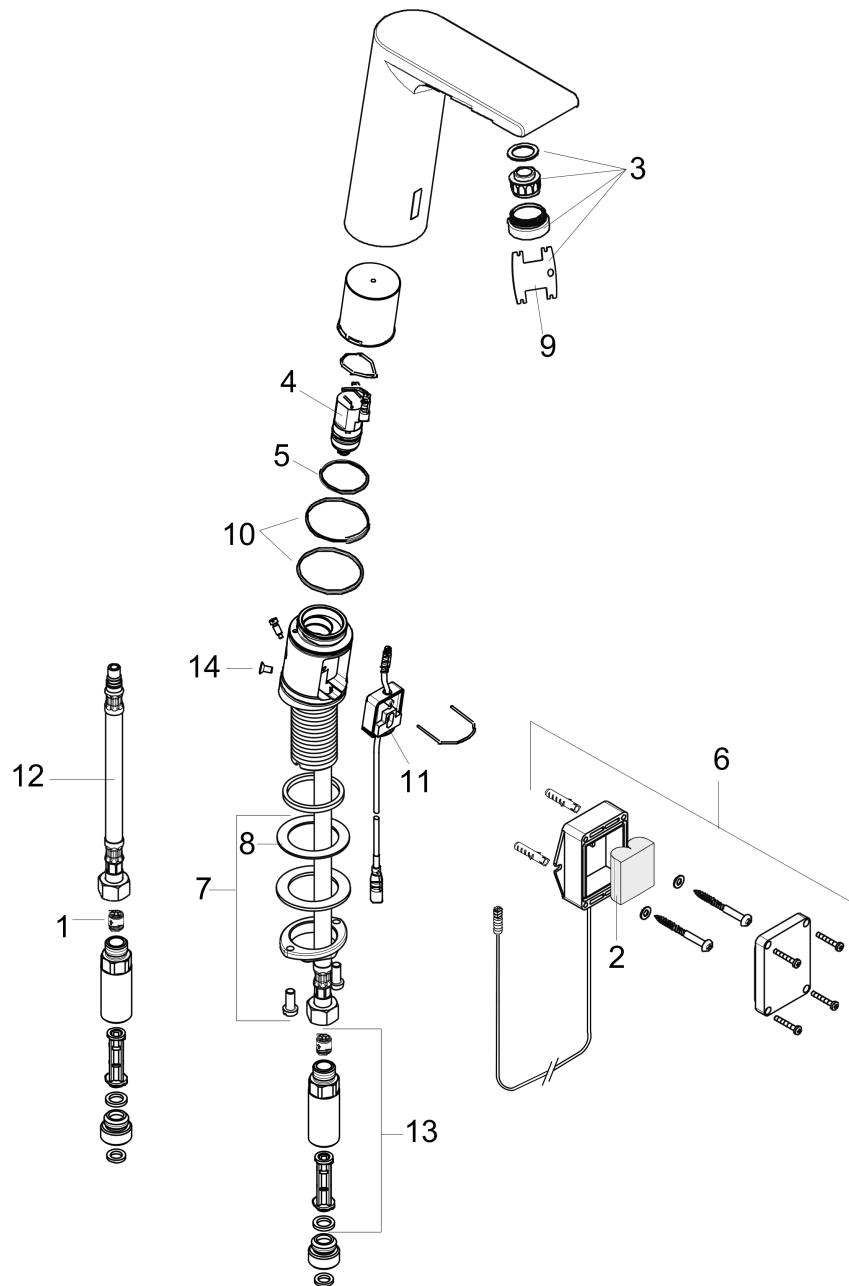

Metris S
Electronic Faucet with Preset Temperature Control
 Finishes : **chrome** Part no. : **31101001**

Description

Features

- Aerated spray
- Theft-proof aerator
- Infrared sensor
- Battery operated (battery type 6V CR-P2, included) with low battery indicator
- 3/8" hoses

Item details

List Price \$ 752.00

Technology

Compliance

Product image

Scale drawing

Metris S
Electronic Faucet with Preset Temperature Control
 Finishes : **chrome** Part no. : **31101001**

Exploded drawing

Year of production: >04/17

Metris S**Electronic Faucet with Preset Temperature Control**Finishes : **chrome** Part no. : **31101001****Spare parts list**

Year of production: >04/17

Pos.	Description	Part no.	Price	PU
1	non return valve DW 10	96456000	-	1
2	battery	97399000	-	1
3	aerator M24x1 (5 l/min)	98802000	-	1
4	solenoid valve	95654000	-	1
5	O-ring 31x2	98204000	-	1
6	battery box	98801000	-	1
7	fixing set	97812000	-	1
8	lever collar	97548000	-	1
9	service tool	98808000	-	1
10	O-ring 41x2	98212000	-	1
11	electronics	92346000	-	1
12	connection hose 450 mm	92345001	-	1
13	back flow preventor cartridge with microfilter	92297000	-	1
14	screw	93272000	-	1
a	aerator M24x1 (1,9 l/min)	93080000	-	1