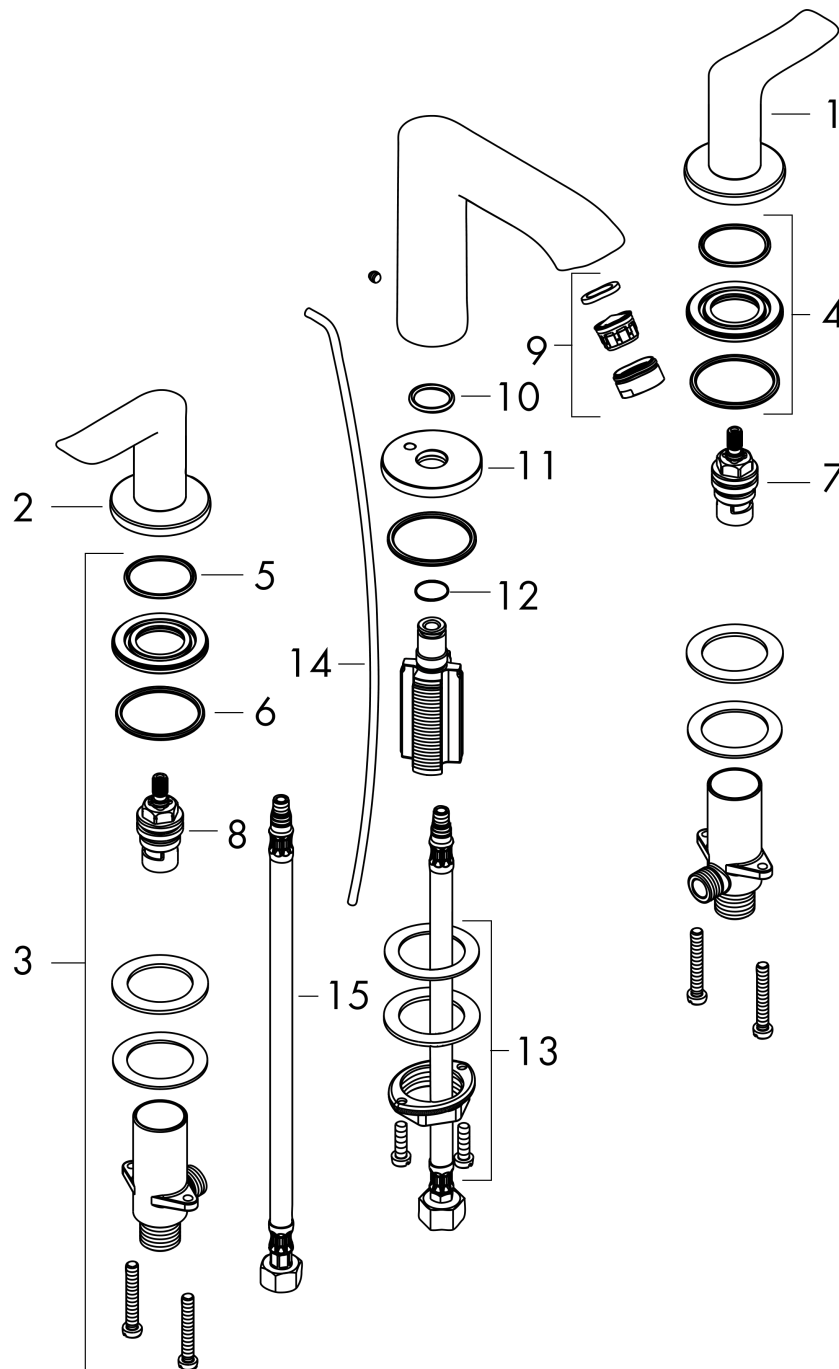

Metris

Widespread Faucet 100 with Pop-Up Drain, 1.2 GPM

Finishes : **chrome** Part no. : **31083001**

Description

Features

- Aerated spray
- Flow: 1.2 GPM (4.5 L/Min)
- 90° ceramic valves
- Includes pop-up drain

Item details

List Price \$ 627.00

Technology

Compliance

Product image

Scale drawing

Metris
Widespread Faucet 100 with Pop-Up Drain, 1.2 GPM
 Finishes : **chrome** Part no. : **31083001**

Exploded drawing

Year of production: >07/16

Metris

Widespread Faucet 100 with Pop-Up Drain, 1.2 GPM

Finishes : **chrome** Part no. : **31083001**

Spare parts list

Year of production: >07/16

Pos.	Description	Part no.	Price	PU
1	handle for cold water	95523000	-	1
2	handle for hot water	95522000	-	1
3	stop valve cpl.	97357001	-	1
4	nut	92854000	-	1
5	O-Ring 32x2,5	96364000	-	1
6	O-ring 40x3	92634000	-	1
7	shut off unit left closing	94008000	-	1
8	shut off unit right closing	94009000	-	1
9	aerator M24x1 (4,5 l/min)	92879000	-	1
10	O-ring 18x2,5	98139000	-	1
11	escutcheon for spout	97505000	-	1
12	O-ring 11x2	98127000	-	1
13	fixing set (Ø 32)	13961000	-	1
14	pull rod	96657000	-	1
15	connection hose 18½" M8x0,75 3/8"	96321001	-	1
a	pop up waste	88509000	-	1
b	spout cpl.	95679000	-	1