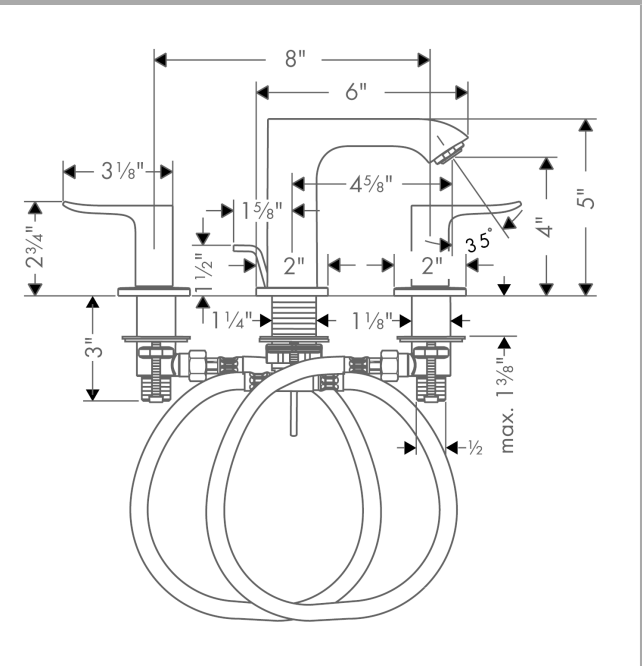

Metris

Widespread Faucet 100 with Pop-Up Drain, 1.2 GPM

Finishes : **chrome** Part no. : **31083001**

Description

Features

- Aerated spray
- Flow: 1.2 GPM (4.5 L/Min)
- 90° ceramic valves
- Includes pop-up drain

Item details

List Price \$ 627.00

Technology

Compliance

Product image

Scale drawing

Metris
Widespread Faucet 100 with Pop-Up Drain, 1.2 GPM
 Finishes : **chrome** Part no. : **31083001**

Exploded drawing

Year of production: >07/16

Metris

Widespread Faucet 100 with Pop-Up Drain, 1.2 GPM

Finishes : **chrome** Part no. : **31083001**

Spare parts list

Year of production: >07/16

Pos.	Description	Part no.	Price	PU
1	handle for cold water	95523000	-	1
2	handle for hot water	95522000	-	1
3	stop valve cpl.	97357001	-	1
4	nut	92854000	-	1
5	O-Ring 32x2,5	96364000	-	1
6	O-ring 40x3	92634000	-	1
7	shut off unit left closing	94008000	-	1
8	shut off unit right closing	94009000	-	1
9	aerator M24x1 (4,5 l/min)	92879000	-	1
10	O-ring 18x2,5	98139000	-	1
11	escutcheon for spout	97505000	-	1
12	O-ring 11x2	98127000	-	1
13	fixing set (Ø 32)	13961000	-	1
14	pull rod	96657000	-	1
15	connection hose 18½" M8x0,75 3/8"	96321001	-	1
a	pop up waste	88509000	-	1
b	spout cpl.	95679000	-	1