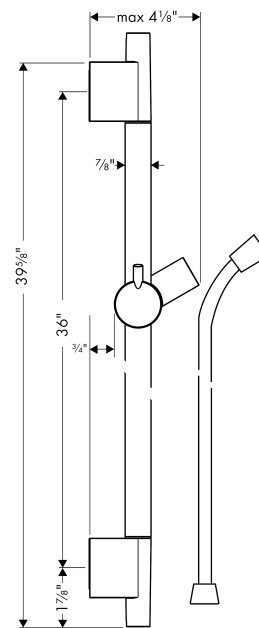

Unica

Wallbar S, 36"

Finishes : **brushed nickel** Part no. : **28631820**

Description

Features

- consists of: Wallbar, Handshower hose, Slider
- Brass wallbar
- Angle-adjustable holder pivots left and right, slides easily and locks in place

Item details

List Price \$ 280.00

Compliance

Product image

Scale drawing

Unica

Wallbar S, 36"

Finishes : brushed nickel

Part no. : 28631820

Exploded drawing

Year of production: >07/05

Unica

Wallbar S, 36"

Finishes : **brushed nickel** Part no. : **28631820**

Spare parts list

Year of production: >**07/05**

Pos.	Description	Part no.	Price	PU
1	cover	97709820	-	1
2	support, assy	97651820	-	1
3	tile-matching-disk	97450820	-	1
4	wall support	96275000	-	1
5	mounting set	96179000	-	1
6	shower hose Isiflex'B 1,60 m	28276XXX	-	-
7	shelf Casetta'S	28679000	-	1
8	clips for Casetta, Ø 22 mm	98717000	-	1