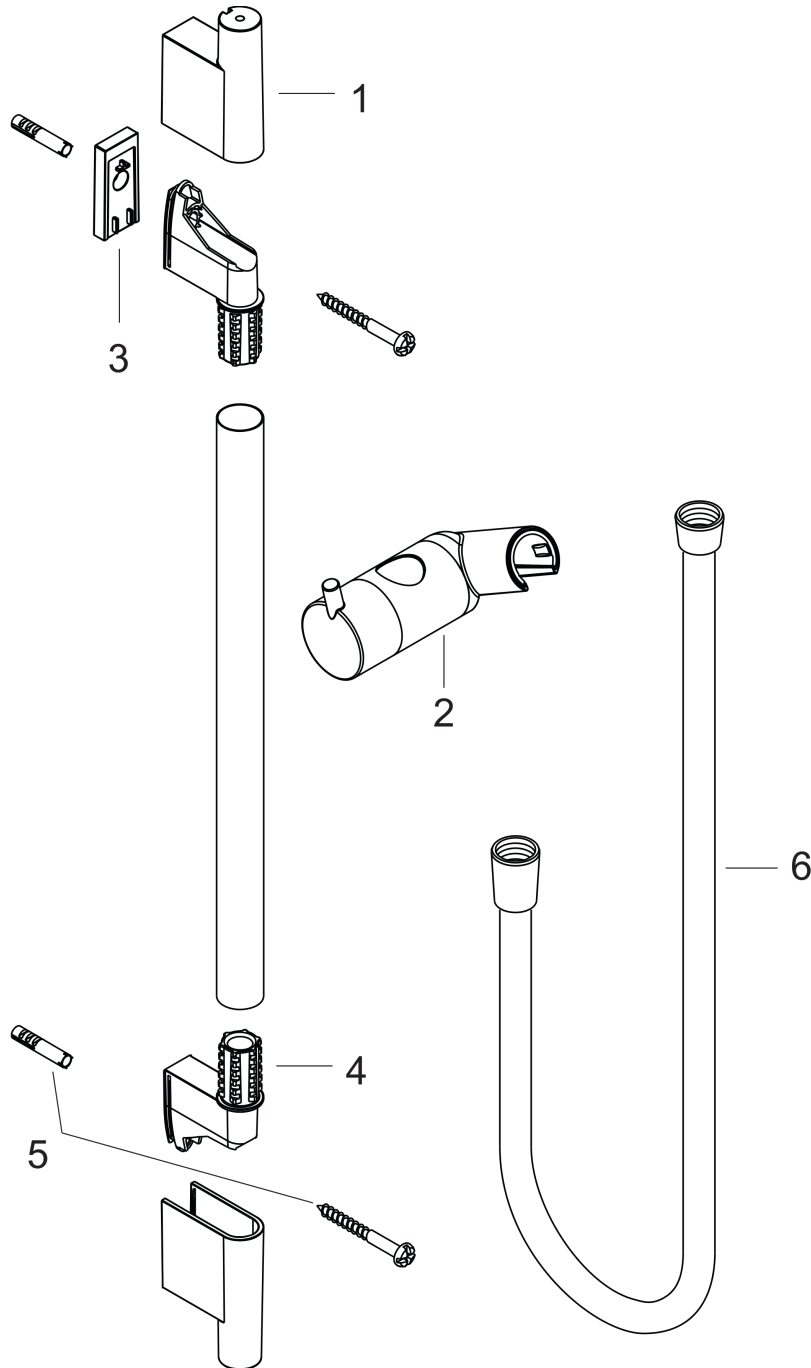

Unica

Wallbar S, 36"

Finishes : **brushed nickel** Part no. : **28631820**

Description

Features

- consists of: Wallbar, Handshower hose, Slider
- Brass wallbar
- Angle-adjustable holder pivots left and right, slides easily and locks in place

Item details

List Price \$ 280.00

Compliance

Product image

Scale drawing

Unica

Wallbar S, 36"

Finishes : brushed nickel

Part no. : 28631820

Exploded drawing

Year of production: >07/05

Unica

Wallbar S, 36"

Finishes : **brushed nickel** Part no. : **28631820**

Spare parts list

Year of production: >**07/05**

Pos.	Description	Part no.	Price	PU
1	cover	97709820	-	1
2	support, assy	97651820	-	1
3	tile-matching-disk	97450820	-	1
4	wall support	96275000	-	1
5	mounting set	96179000	-	1
6	shower hose Isiflex'B 1,60 m	28276XXX	-	-
7	shelf Casetta'S	28679000	-	1
8	clips for Casetta, Ø 22 mm	98717000	-	1