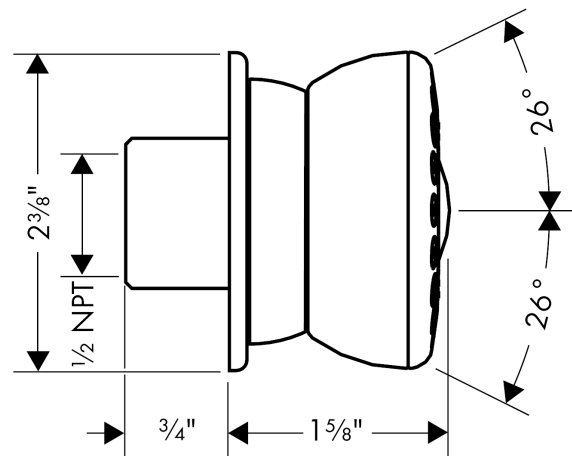

Bodyvette

Bodyspray with Stop

Finishes : **brushed nickel** Part no. : **28467821**

Description

Features

- Pause feature slows flow to trickle
- Flow: 2.5 GPM (9.5 L/Min)
- 1/2" NPT
- material: Plastic

Item details

List Price $ 344.00

Technology

Compliance

Product image

Scale drawing