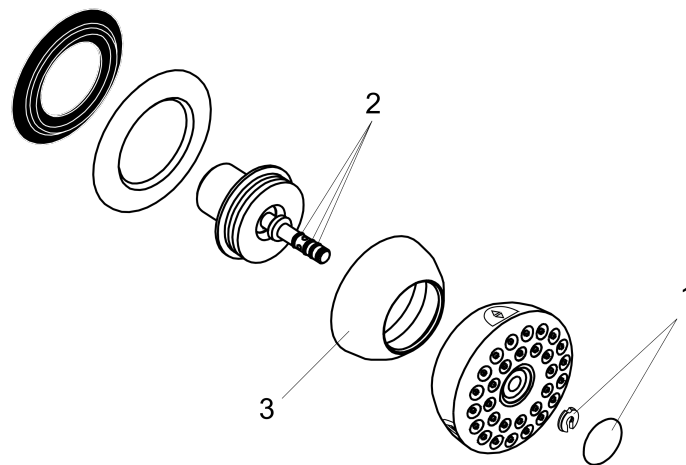

**Bodyvette**

**Bodyspray with Stop**

Finishes : **brushed nickel** Part no. : **28467821**

**Description**

**Features**

- Pause feature slows flow to trickle
- Flow: 2.5 GPM (9.5 L/Min)
- 1/2" NPT
- material: Plastic

Finishes : **brushed nickel** Part no. : **28467821**

**Exploded drawing**

Year of production: >09/00

**Bodyvette**

**Bodyspray with Stop**

Finishes : **brushed nickel** Part no. : **28467821**

**Spare parts list**

Year of production: >09/00

<b>Pos.</b>	<b>Description</b>	<b>Part no.</b>	<b>Price</b>	<b>PU</b>
1	cover pale grey	97404000	-	1
2	O-ring 3,5x1,5	98105000	-	1
3	base body	97521820	-	1