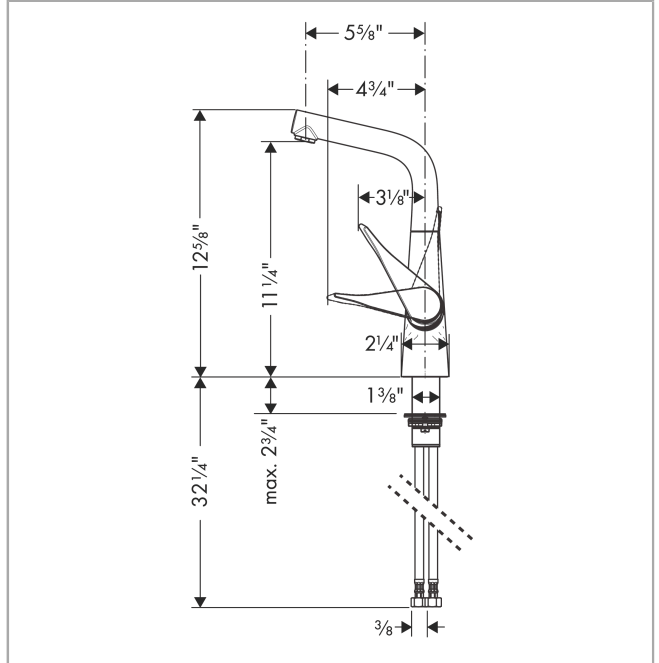

Metris

Bar Faucet, 1.5 GPM

Finishes : **chrome** Part no. : **04509000**

Description

Features

- Swivel range 150°
- Aerated spray
- Single-hole installation
- Flow: 1.5 GPM (5.7 L/Min)
- Ceramic cartridge
- 3/8" connections

Item details

List Price \$ 435.00

Technology

Compliance

Product image

Scale drawing

Metris

Bar Faucet, 1.5 GPM

Finishes : **chrome** Part no. : **04509000**

Exploded drawing

Year of production: >**10/18**

Metris

Bar Faucet, 1.5 GPM

Finishes : **chrome** Part no. : **04509000**

Spare parts list

Year of production: >10/18

Pos.	Description	Part no.	Price	PU
1	handle	98455000	-	1
2	screw cover	96338000	-	1
3	flange	95498000	-	1
4	nut	97209000	-	1
5	cartridge, assy	92730000	-	1
6	locking screw for handle	95140000	-	1
7	seal	95008000	-	1
8	spout cpl.	92258000	-	1
9	aerator M24x1 (5 l/min)	13185000	-	1
10	sealing set	92646000	-	1
11	axialring	97558000	-	1
12	fixing set (Ø 34)	95049000	-	1
13	lever collar	97548000	-	1
14	connection hose 35½" M8x0,75 3/8"	96316001	-	1
15	O-Ring 14x2,5	98189000	-	1
16	screw cover	95181000	-	1
17	screw	97662000	-	1