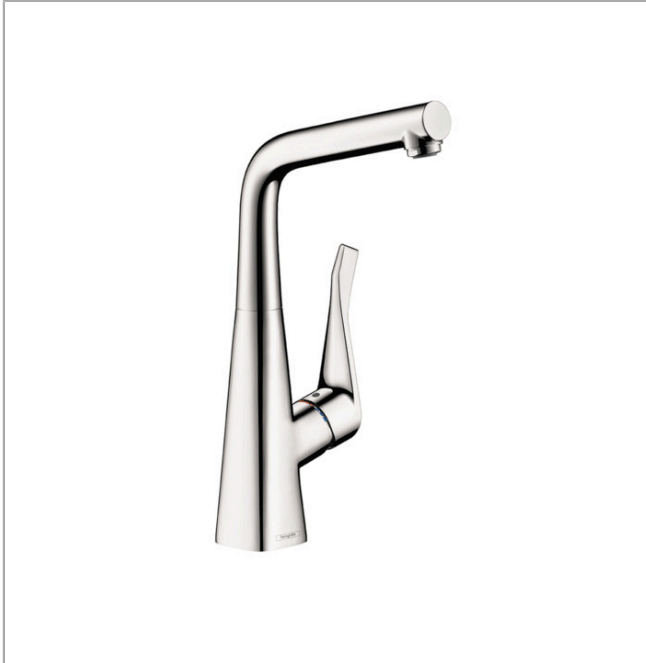

Metris

Bar Faucet, 1.5 GPM

Finishes : **chrome** Part no. : **04509000**

Description

Features

- Swivel range 150°
- Aerated spray
- Single-hole installation
- Flow: 1.5 GPM (5.7 L/Min)
- Ceramic cartridge
- 3/8" connections

Item details

List Price \$ 435.00

Technology

Compliance

Product image

Scale drawing

Metris

Bar Faucet, 1.5 GPM

Finishes : **chrome** Part no. : **04509000**

Exploded drawing

Year of production: >**10/18**

Metris

Bar Faucet, 1.5 GPM

Finishes : **chrome** Part no. : **04509000**

Spare parts list

Year of production: >10/18

Pos.	Description	Part no.	Price	PU
1	handle	98455000	-	1
2	screw cover	96338000	-	1
3	flange	95498000	-	1
4	nut	97209000	-	1
5	cartridge, assy	92730000	-	1
6	locking screw for handle	95140000	-	1
7	seal	95008000	-	1
8	spout cpl.	92258000	-	1
9	aerator M24x1 (5 l/min)	13185000	-	1
10	sealing set	92646000	-	1
11	axialring	97558000	-	1
12	fixing set (Ø 34)	95049000	-	1
13	lever collar	97548000	-	1
14	connection hose 35½" M8x0,75 3/8"	96316001	-	1
15	O-Ring 14x2,5	98189000	-	1
16	screw cover	95181000	-	1
17	screw	97662000	-	1