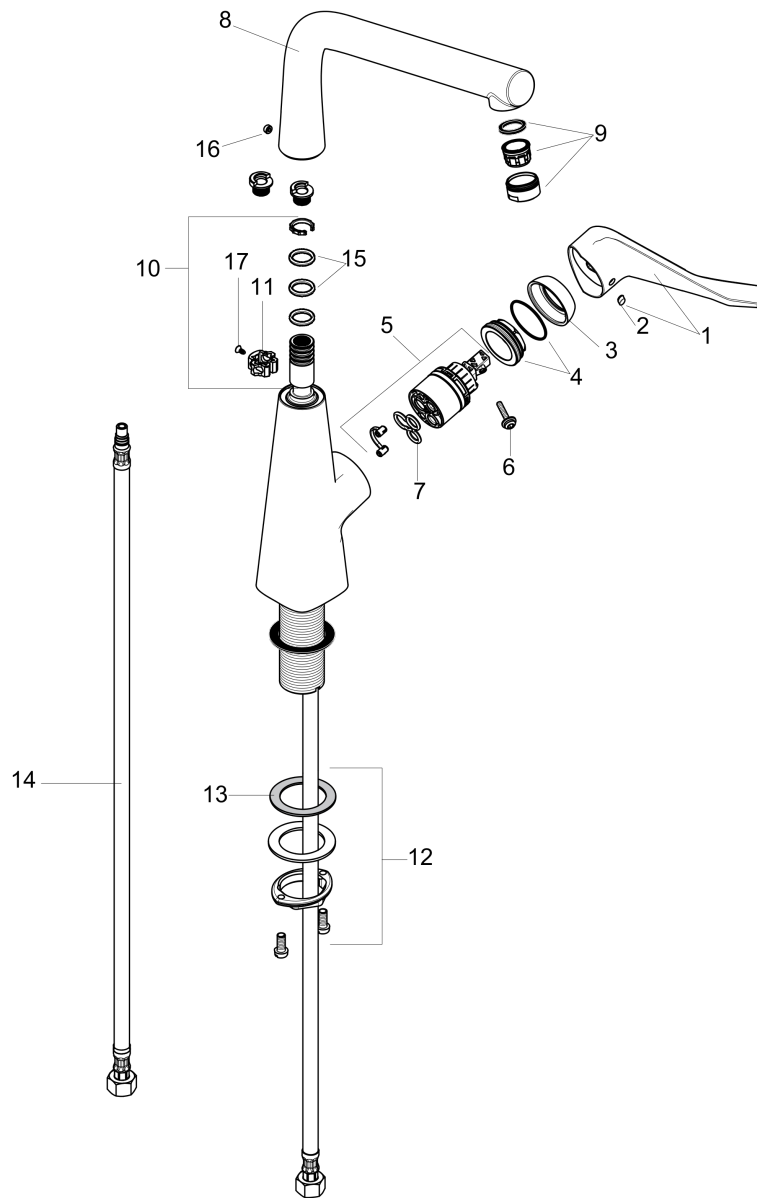

Metris

Bar Faucet, 1.5 GPM

Finishes : **chrome** Part no. : **04509000**

Description

Features

- Swivel range 150°
- Aerated spray
- Single-hole installation
- Flow: 1.5 GPM (5.7 L/Min)
- Ceramic cartridge
- 3/8" connections

Item details

List Price \$ 435.00

Technology

Compliance

Product image

Scale drawing

Metris

Bar Faucet, 1.5 GPM

Finishes : **chrome** Part no. : **04509000**

Exploded drawing

Year of production: >**10/18**

Metris

Bar Faucet, 1.5 GPM

Finishes : **chrome** Part no. : **04509000**

Spare parts list

Year of production: >10/18

Pos.	Description	Part no.	Price	PU
1	handle	98455000	-	1
2	screw cover	96338000	-	1
3	flange	95498000	-	1
4	nut	97209000	-	1
5	cartridge, assy	92730000	-	1
6	locking screw for handle	95140000	-	1
7	seal	95008000	-	1
8	spout cpl.	92258000	-	1
9	aerator M24x1 (5 l/min)	13185000	-	1
10	sealing set	92646000	-	1
11	axialring	97558000	-	1
12	fixing set (Ø 34)	95049000	-	1
13	lever collar	97548000	-	1
14	connection hose 35½" M8x0,75 3/8"	96316001	-	1
15	O-Ring 14x2,5	98189000	-	1
16	screw cover	95181000	-	1
17	screw	97662000	-	1