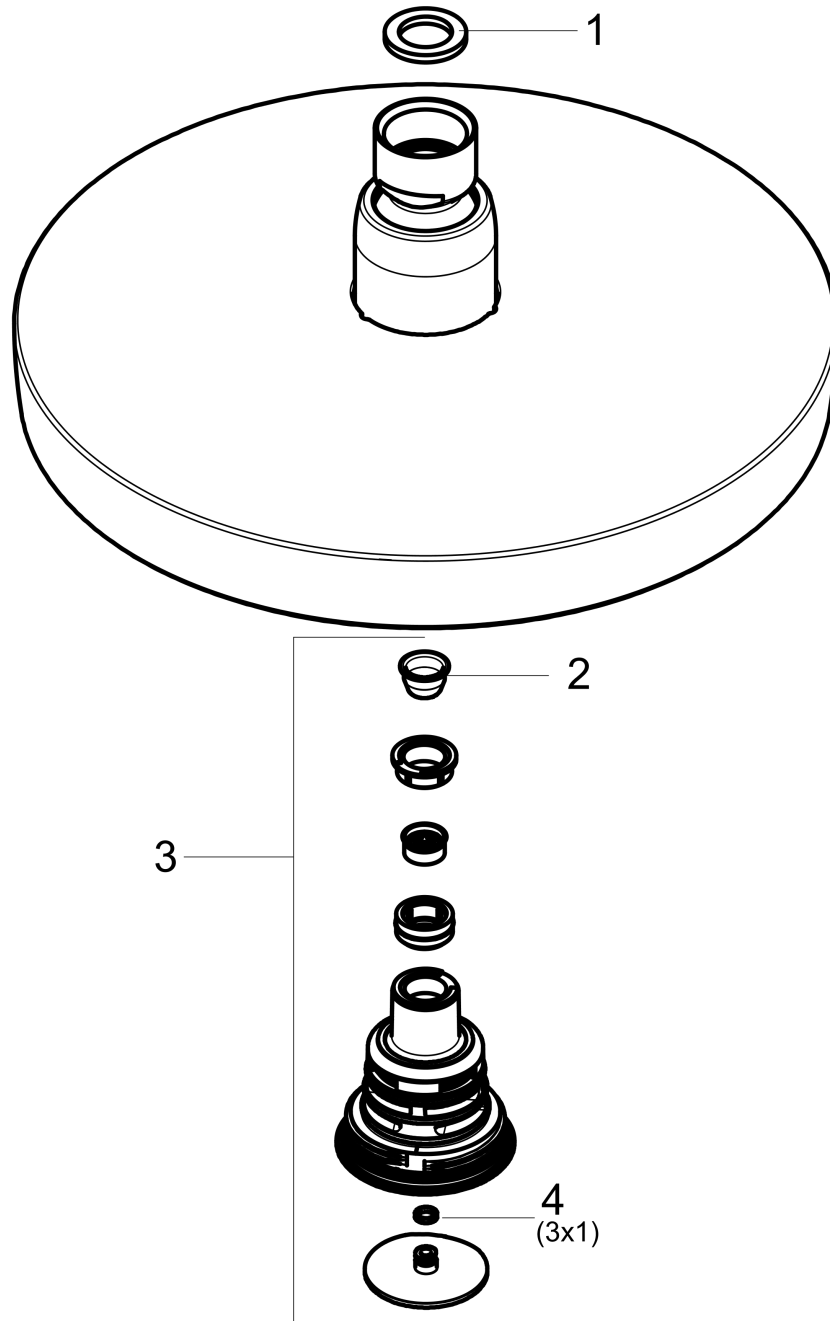

Croma Select S
Showerhead 180 2-Jet, 1.8 GPM
 Finishes : **chrome** Part no. : **04388000**

Description

Features

- consists of: Showerhead
- 147 no-clog spray channels
- Spray modes: Rain, IntenseRain
- Flow: 1.8 GPM (6.8 L/Min)
- Select button for comfortable alternation of spray modes
- Fully-finished matching spray face

Item details

List Price \$ 288.00

Technology

Compliance

Product image

Scale drawing

Croma Select S
Showerhead 180 2-Jet, 1.8 GPM
Finishes : **chrome** Part no. : **04388000**

Exploded drawing

Year of production: >01/18

Croma Select S
Showerhead 180 2-Jet, 1.8 GPM
 Finishes : **chrome** Part no. : **04388000**

Spare parts list

Year of production: >01/18

Pos.	Description	Part no.	Price	PU
1	seal	98058000	-	1
2	filter	97735000	-	1
3	selector assy	98343001	-	1
4	O-ring 3x1	98384000	-	1
a	cover	98344000	-	1