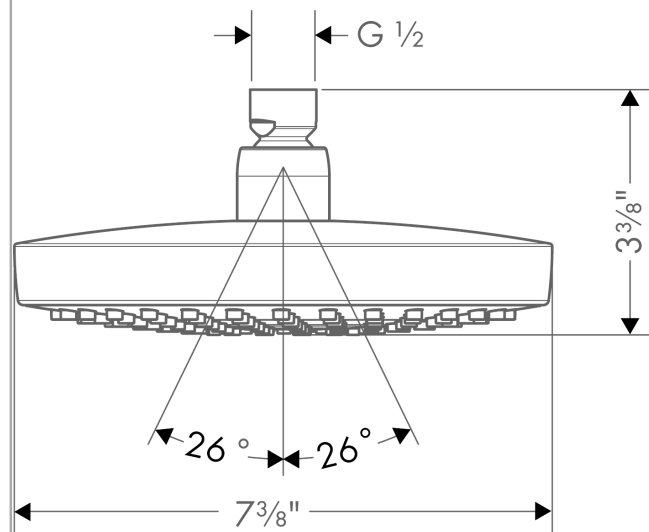

Croma Select S
Showerhead 180 2-Jet, 1.8 GPM
 Finishes : **chrome** Part no. : **04388000**

Description

Features

- consists of: Showerhead
- 147 no-clog spray channels
- Spray modes: Rain, IntenseRain
- Flow: 1.8 GPM (6.8 L/Min)
- Select button for comfortable alternation of spray modes
- Fully-finished matching spray face

Item details

List Price \$ 288.00

Technology

Compliance

Product image

Scale drawing

Croma Select S
Showerhead 180 2-Jet, 1.8 GPM
Finishes : **chrome** Part no. : **04388000**

Exploded drawing

Year of production: >01/18

Croma Select S
Showerhead 180 2-Jet, 1.8 GPM
 Finishes : **chrome** Part no. : **04388000**

Spare parts list

Year of production: >01/18

Pos.	Description	Part no.	Price	PU
1	seal	98058000	-	1
2	filter	97735000	-	1
3	selector assy	98343001	-	1
4	O-ring 3x1	98384000	-	1
a	cover	98344000	-	1