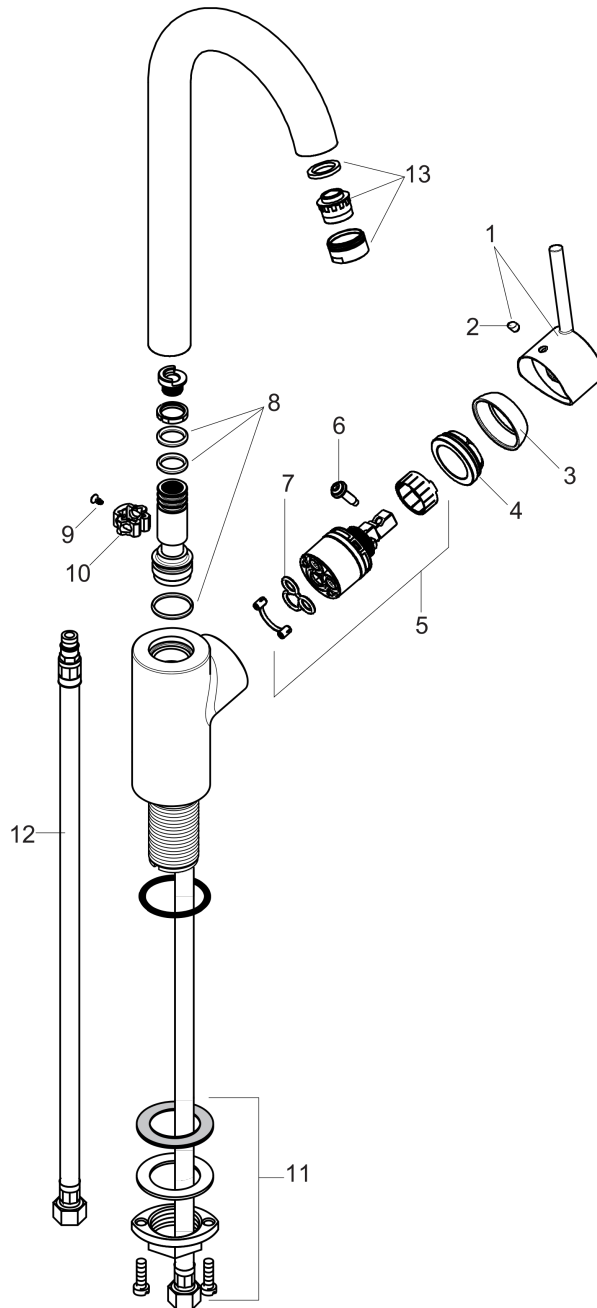

**Talis S**  
**Bar Faucet, 1.5 GPM**  
 Finishes : **steel optic**

Part no. : **04287800**

**Exploded drawing**

Year of production: >10/18

**Talis S**  
**Bar Faucet, 1.5 GPM**  
 Finishes : **steel optic**    Part no. : **04287800**

### Spare parts list

Year of production: >10/18

Pos.	Description	Part no.	Price	PU
1	handle	95560000	-	1
2	screw cover	96338000	-	1
3	flange	95498000	-	1
4	nut	97209000	-	1
5	cartridge, assy	92730000	-	1
6	locking screw for handle	95140000	-	1
7	seal	95008000	-	1
8	sealing set	92646000	-	1
9	screw	97662000	-	1
10	axialring	97558000	-	1
11	fixing set (Ø 34)	95049000	-	1
12	connection hose 35½" M8x0,75 3/8"	96316001	-	1
13	aerator M24x1 (5 l/min)	88744000	-	1