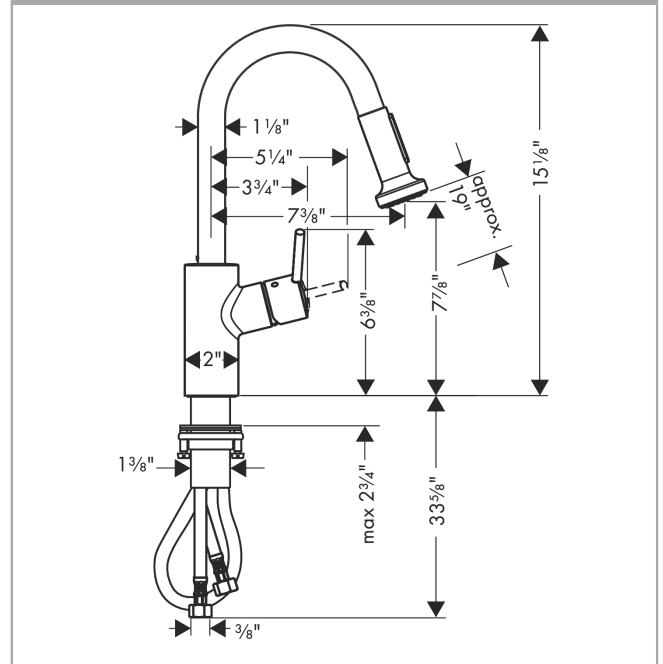

Talis S²
Prep Kitchen Faucet, 2-Spray Pull-Down, 1.75 GPM
 Finishes : **chrome** Part no. : **04286000**

Description

Features

- Swivel range 150°
- Full and needle spray
- Non-locking spray diverter
- MagFit magnetic sprayhead docking
- Single-hole installation
- Flow: 1.75 GPM (6.6 L/Min)
- Ceramic cartridge
- 3/8" connections
- Integrated double backflow prevention

Item details

List Price \$ 577.00

Technology

Compliance

Product image

Scale drawing

Talis S²

Prep Kitchen Faucet, 2-Spray Pull-Down, 1.75 GPM

Finishes : **chrome** Part no. : **04286000**

Spare parts list

Year of production: >10/18

| Pos. | Description | Part no. | Price | PU |
|------|-----------------------------------|----------|-------|----|
| 1 | handle | 95560000 | - | 1 |
| 2 | screw cover | 96338000 | - | 1 |
| 3 | flange | 95498000 | - | 1 |
| 4 | nut | 97209000 | - | 1 |
| 5 | cartridge, assy | 92730000 | - | 1 |
| 6 | locking screw for handle | 95140000 | - | 1 |
| 7 | seal | 95008000 | - | 1 |
| 8 | filter | 97735000 | - | 1 |
| 9 | spray head cpl. | 88658000 | - | 1 |
| 10 | non return valve | 93218000 | - | 1 |
| 11 | set of non return valves DW 15 | 97350000 | - | 1 |
| 12 | aerator M24x1 (15 l/min) | 13913000 | - | 1 |
| 13 | fixing set (Ø 34) | 95049000 | - | 1 |
| 14 | hose 1,50 m | 88624000 | - | 1 |
| 15 | connection hose 600 mm M10x1 | 95561000 | - | 1 |
| 16 | connection hose 35½" M8x0,75 3/8" | 96316001 | - | 1 |
| 17 | set of lever collars | 98365000 | - | 1 |