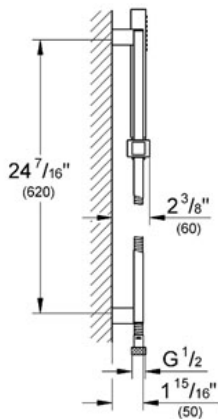

EUPHORIA CUBE+ STICK Shower Set

MODEL # 27891

Pure Freude an Wasser

GROHE America, Inc | 200 North Gary Avenue, Suite G, Roselle, IL 60172
Phone: +1 (800) 444-7643 | Fax: +1 (800) 225-2778 | us-customerservice@grohe.com

Product Description: Shower Set

Standard Specification:

- GROHE StarLight® finish
- GROHE DreamSpray® perfect spray pattern
- GROHE CoolTouch®
- GROHE EcoJoy® technology for less water and perfect flow
- SpeedClean anti-lime system
- Inner WaterGuide for a longer life
- Suitable for instantaneous heater

Consisting of:

- Hand shower, metal (27 888 000)
- 24" Shower rail (27 892 000)
- 69" metal shower hose (28 025 000)
- Twistfree to prevent hose from twisting
- Max Flow Rate 2.5 gpm at 80 psi (9.5 L/min)

Applicable Codes & Standards:

- Energy Policy Act of 1992
- ASME A112.18.1/CSA B125.1

Color:

- 27891 000 chrome