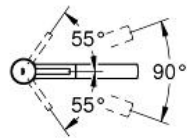

Product Description: Single-lever sink mixer 1/2"

Standard Specification:

- Medium spout
- Single hole installation
- **GROHE SilkMove®** ceramic cartridge
- **GROHE StarLight®** finish
- Adjustable flow rate limiter
- Swivel cast spout
- Swivel area 100°
- **Pull-out locking dual spray control - switches back and forth between regular flow and spray**
- **SpeedClean®** anti-lime system
- Automatic returning
- Integrated non-return valve
- Locking Push Button Control - to switch from regular flow to spray
- Automatic return to aerator
- Flexible hose connections
- Quick installation system
- **Protected against backflow**
- **GROHE SuperSteel Infinity Finish™**