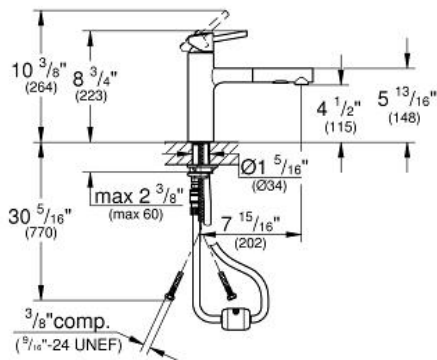

CONCETTO Single-lever sink mixer 1/2"

MODEL # 31453

Pure Freude an Wasser

GROHE

GROHE America, Inc | 200 North Gary Avenue, Suite G, Roselle, IL 60172
Phone: +1 (800) 444-7643 | Fax: +1 (800) 225-2778 | us-customerservice@grohe.com

Product Description: Single-lever sink mixer 1/2"

Standard Specification:

- Medium spout
- Single hole installation
- **GROHE SilkMove®** ceramic cartridge
- **GROHE StarLight®** finish
- Adjustable flow rate limiter
- Swivel cast spout
- Swivel area 100°
- **Pull-out locking dual spray control - switches back and forth between regular flow and spray**
- **SpeedClean®** anti-lime system
- Automatic returning
- Integrated non-return valve
- Locking Push Button Control - to switch from regular flow to spray
- Automatic return to aerator
- Flexible hose connections
- Quick installation system
- **Protected against backflow**
- **GROHE SuperSteel Infinity Finish™**