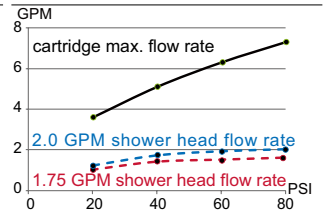

Flow Rate

Submittal Information:

Name: _____ Contractor: _____
Location: _____ Contact #: _____