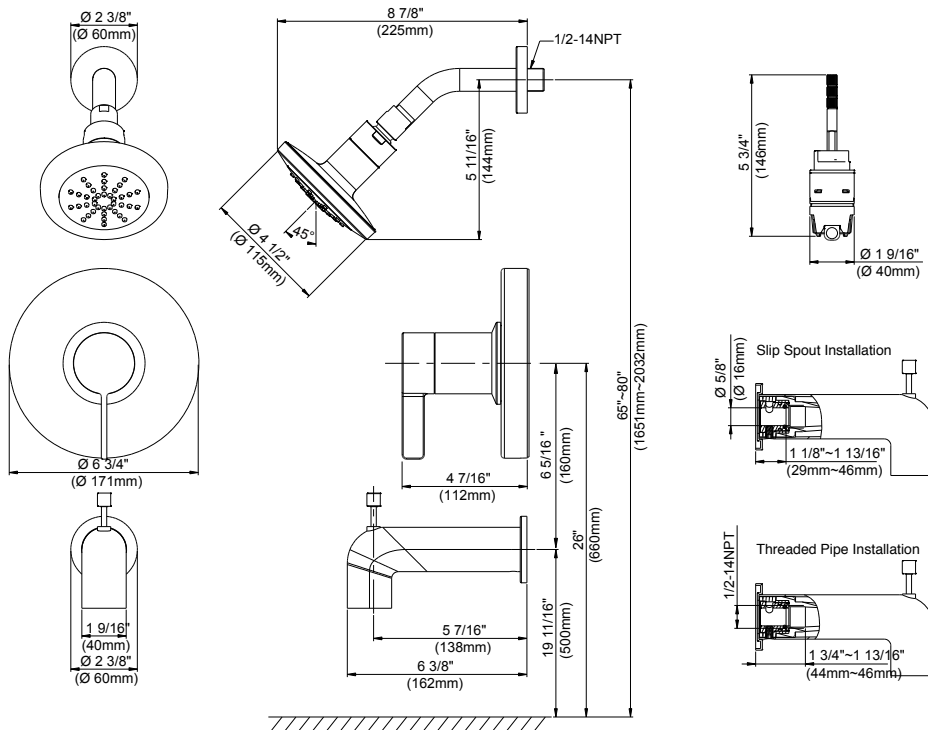

Flow Rate

Submittal Information:

Name: _____ Contractor: _____
Location: _____ Contact #: _____