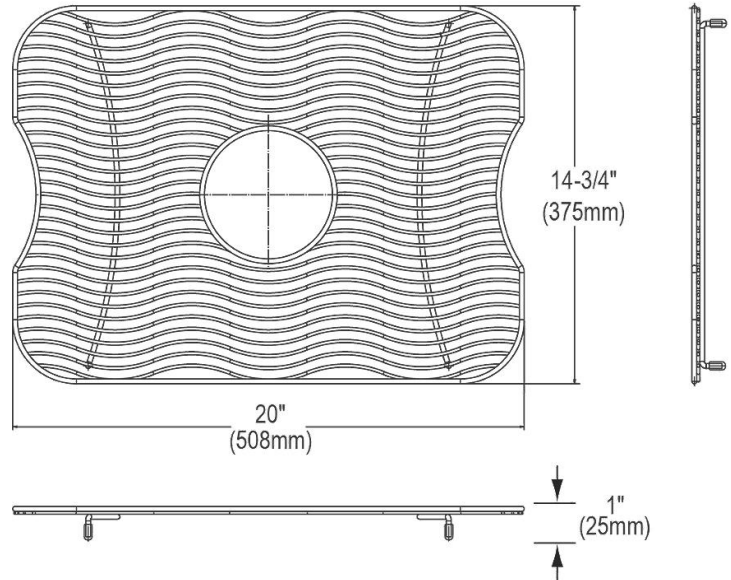

Material:	Stainless Steel
Finish:	Polished Stainless Steel
Dimensions:	20" x 14-3/4" x 1"
Fits Bowl Size(s):	Fits select bowl size: 21" x 15-3/4" and 22" x 16"

Special Note: For bowls with center drain opening

AMERICAN PRIDE. A LIFETIME TRADITION. Like your family, the Elkay family has values and traditions that endure. For almost a century, Elkay has been a family-owned and operated company, providing thousands of jobs that support our families and communities.

[Clean and Care Manual (PDF)](#)

[Clean and Care Manual (PDF)](#)

[Warranty (PDF)](#)