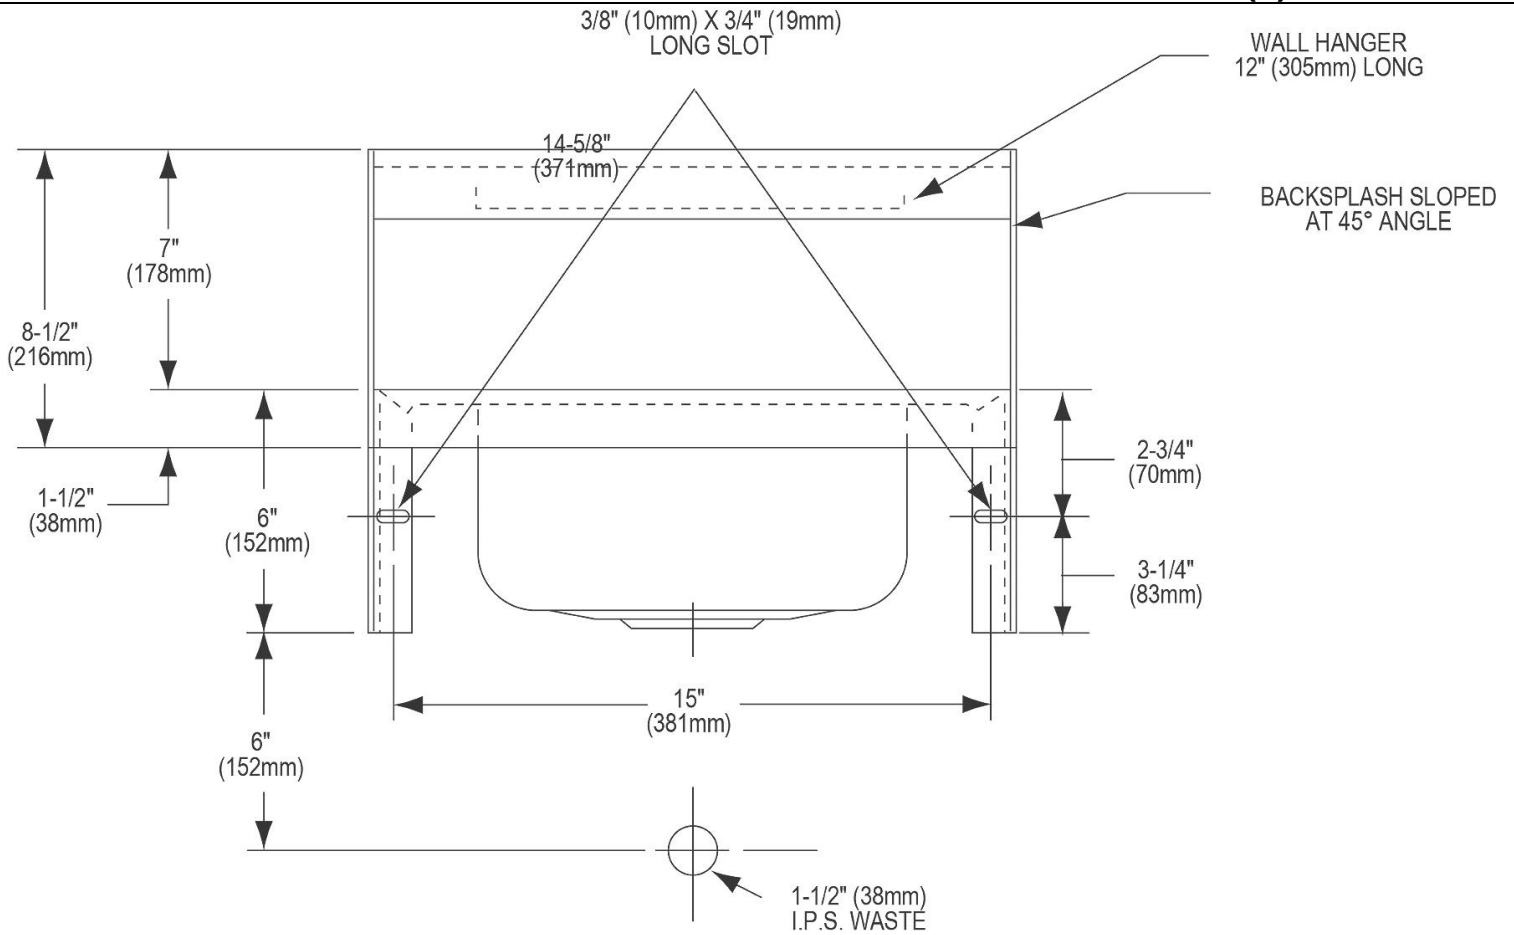

In keeping with our policy of continuing product improvement, Elkay reserves the right to change product specifications without notice. Please visit elkay.com for the most current version of Elkay product specification sheets. This specification describes an Elkay product with design, quality, and functional benefits to the user. When making a comparison of other producers' offerings, be certain these features are not overlooked.