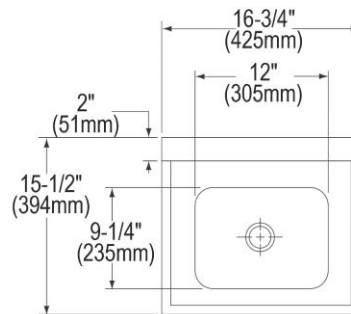

PRODUCT SPECIFICATIONS

Elkay Stainless Steel 16-3/4" x 15-1/2" x 13", Single Bowl Wall Hung Handwash Sink. Sink is manufactured from 20 gauge 304 Stainless Steel with a Buffed Satin finish, Center drain placement.

Material:	304 Stainless Steel
Finish:	Buffed Satin
Gauge:	20
Number of Bowls:	1
Sink Dimensions:	16-3/4" x 15-1/2" x 13"
Bowl 1 Dimensions:	12" x 9-1/4" x 6"
Backsplash Height:	7
Drain Location:	Center

Special Note: Side splashes

Custom Options	
Alternate Punching	
☐ Faucet Model:	☐ Punch Required:

*Options available if applicable

AMERICAN PRIDE. A LIFETIME TRADITION.
Like your family, the Elkay family has values and traditions that endure. For almost a century, Elkay has been a family-owned and operated company, providing thousands of jobs that support our families and communities.

Product Compliance: ASME A112.19.3/CSA B45.4
BUY AMERICAN ACT
NSF 2

[Clean and Care Manual (PDF)](#)
[Limited Warranty (PDF)](#)

PART: _____ QTY: _____

PROJECT: _____

CONTACT: _____

DATE: _____

NOTES: _____

APPROVAL: _____

In keeping with our policy of continuing product improvement, Elkay reserves the right to change product specifications without notice. Please visit elkay.com for the most current version of Elkay product specification sheets. This specification describes an Elkay product with design, quality, and functional benefits to the user. When making a comparison of other producers' offerings, be certain these features are not overlooked.