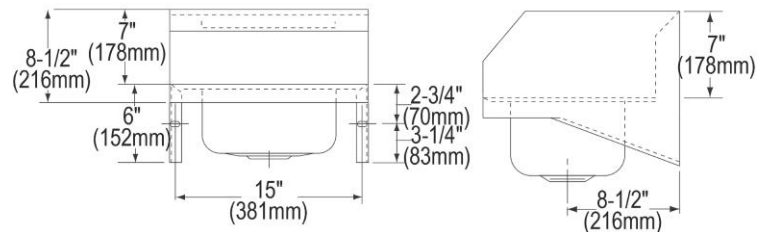

PART: _____ QTY: _____

PROJECT: _____

CONTACT: _____

DATE: _____

NOTES: _____

APPROVAL: _____

In keeping with our policy of continuing product improvement, Elkay reserves the right to change product specifications without notice. Please visit elkay.com for the most current version of Elkay product specification sheets. This specification describes an Elkay product with design, quality, and functional benefits to the user. When making a comparison of other producers' offerings, be certain these features are not overlooked.