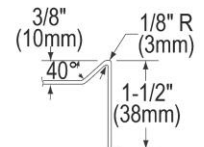

SECTION THROUGH RIM