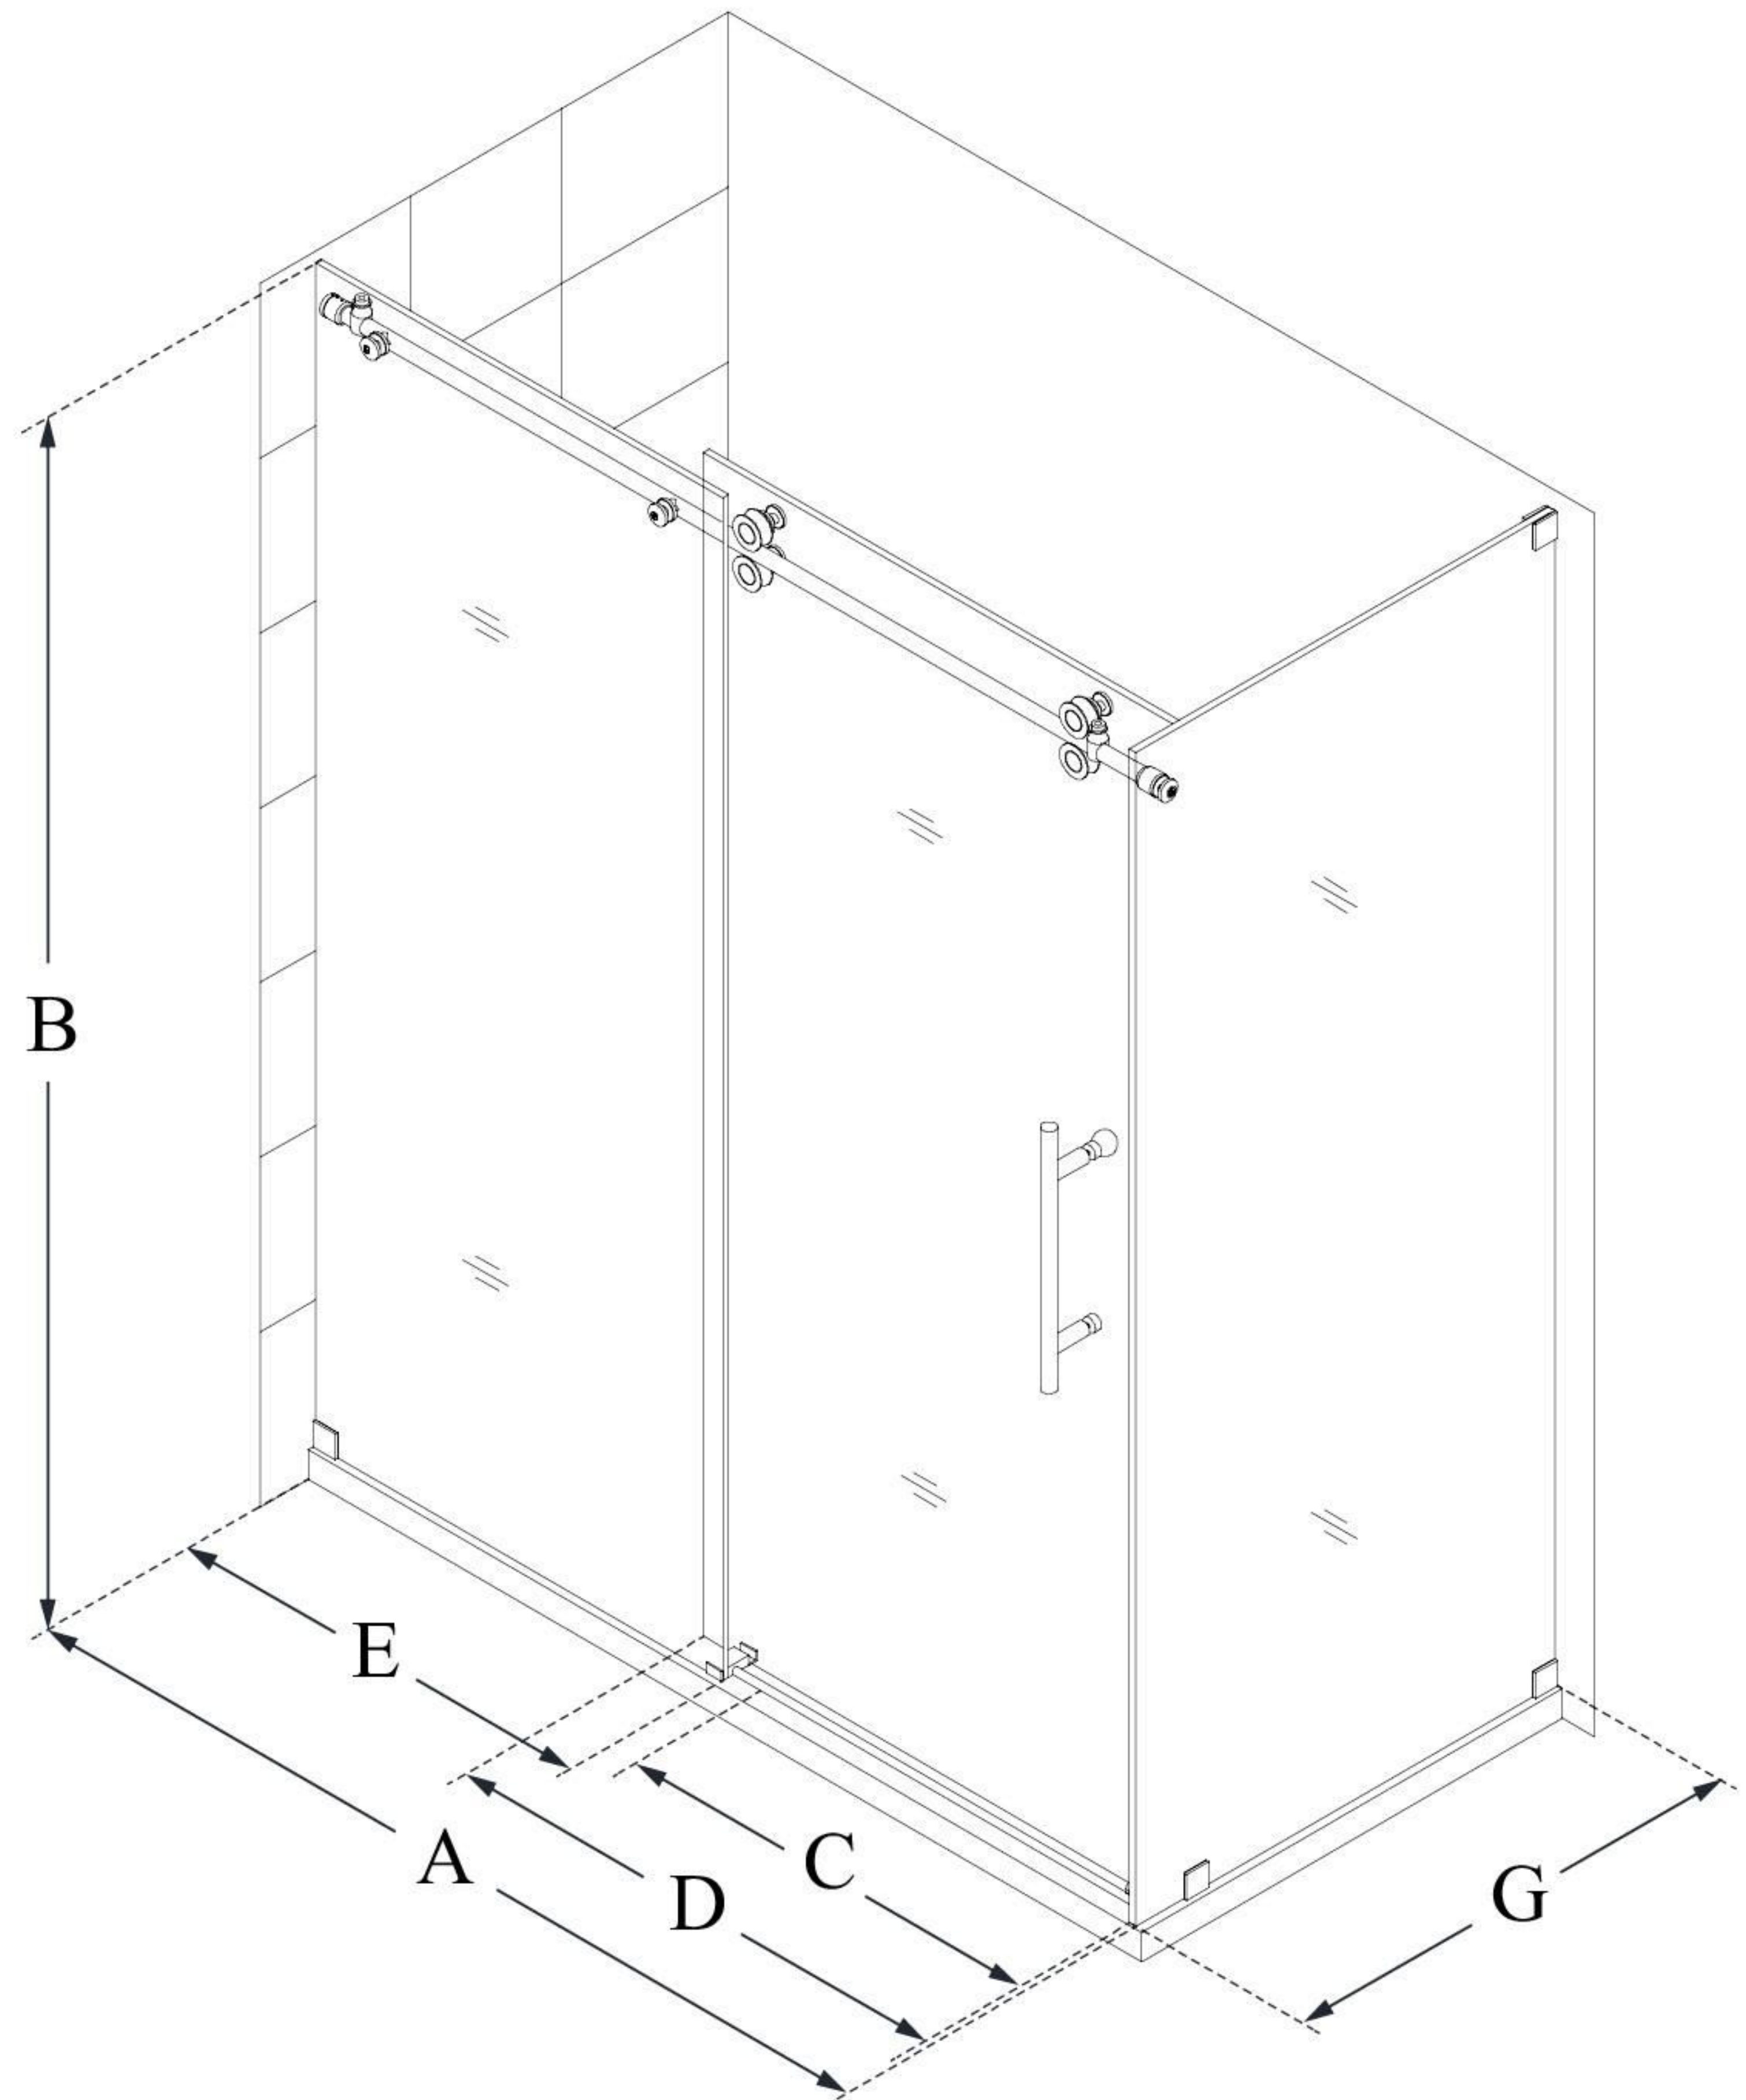

## **ENIGMA-XO**

DreamLine Enigma-XO 32 1/2  
in. D x 60 3/8 in. W x 76 in. H  
Fully Frameless Sliding Shower  
Enclosure

**SLIDING DOOR**

### **CONFIGURATION DIMENSIONS:**

**A: 56 3/8" - 60 3/8"**

MODEL WIDTH

**B: 76"**

MODEL HEIGHT

**C: 22 - 26"**

ACCESS WIDTH

**D: 32"**

DOOR WIDTH

**E: 29 3/16"**

INLINE PANEL WIDTH

**G: 32 1/2"**

RETURN PANEL WIDTH

DreamLine reserves the right to update or modify the hardware or materials pictured without prior notice for the purpose of product improvement and customer satisfaction.