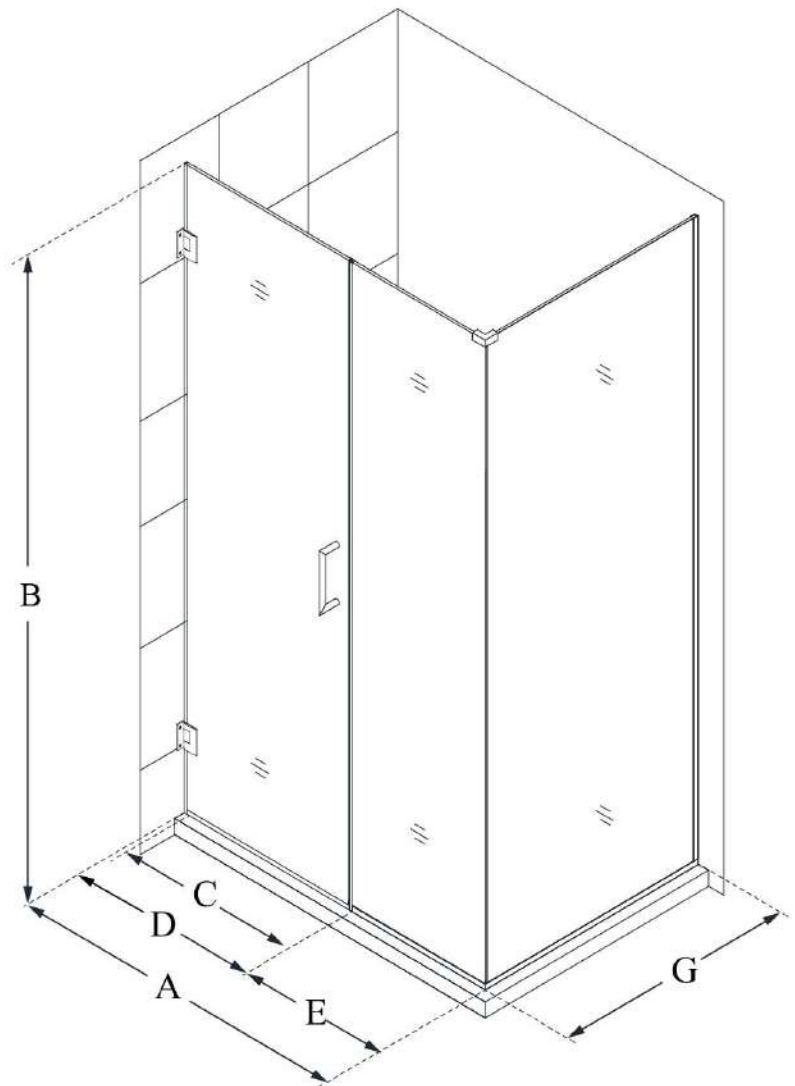

SHEN-24600300

UNIDOOR PLUS

DreamLine Unidoor Plus 60" W
x 30 3/8" D x 72" H Frameless
Hinged Shower Enclosure, Clear
Glass

SWING DOOR

CONFIGURATION DIMENSIONS:

A: 60"

MODEL WIDTH

B: 72"

MODEL HEIGHT

C: 29"

ACCESS WIDTH

D: 30"

DOOR WIDTH

E: 30"

INLINE PANEL WIDTH

G: 30 3/8"

RETURN PANEL WIDTH

DreamLine reserves the right to update or modify the hardware or materials pictured without prior notice for the purpose of product improvement and customer satisfaction.