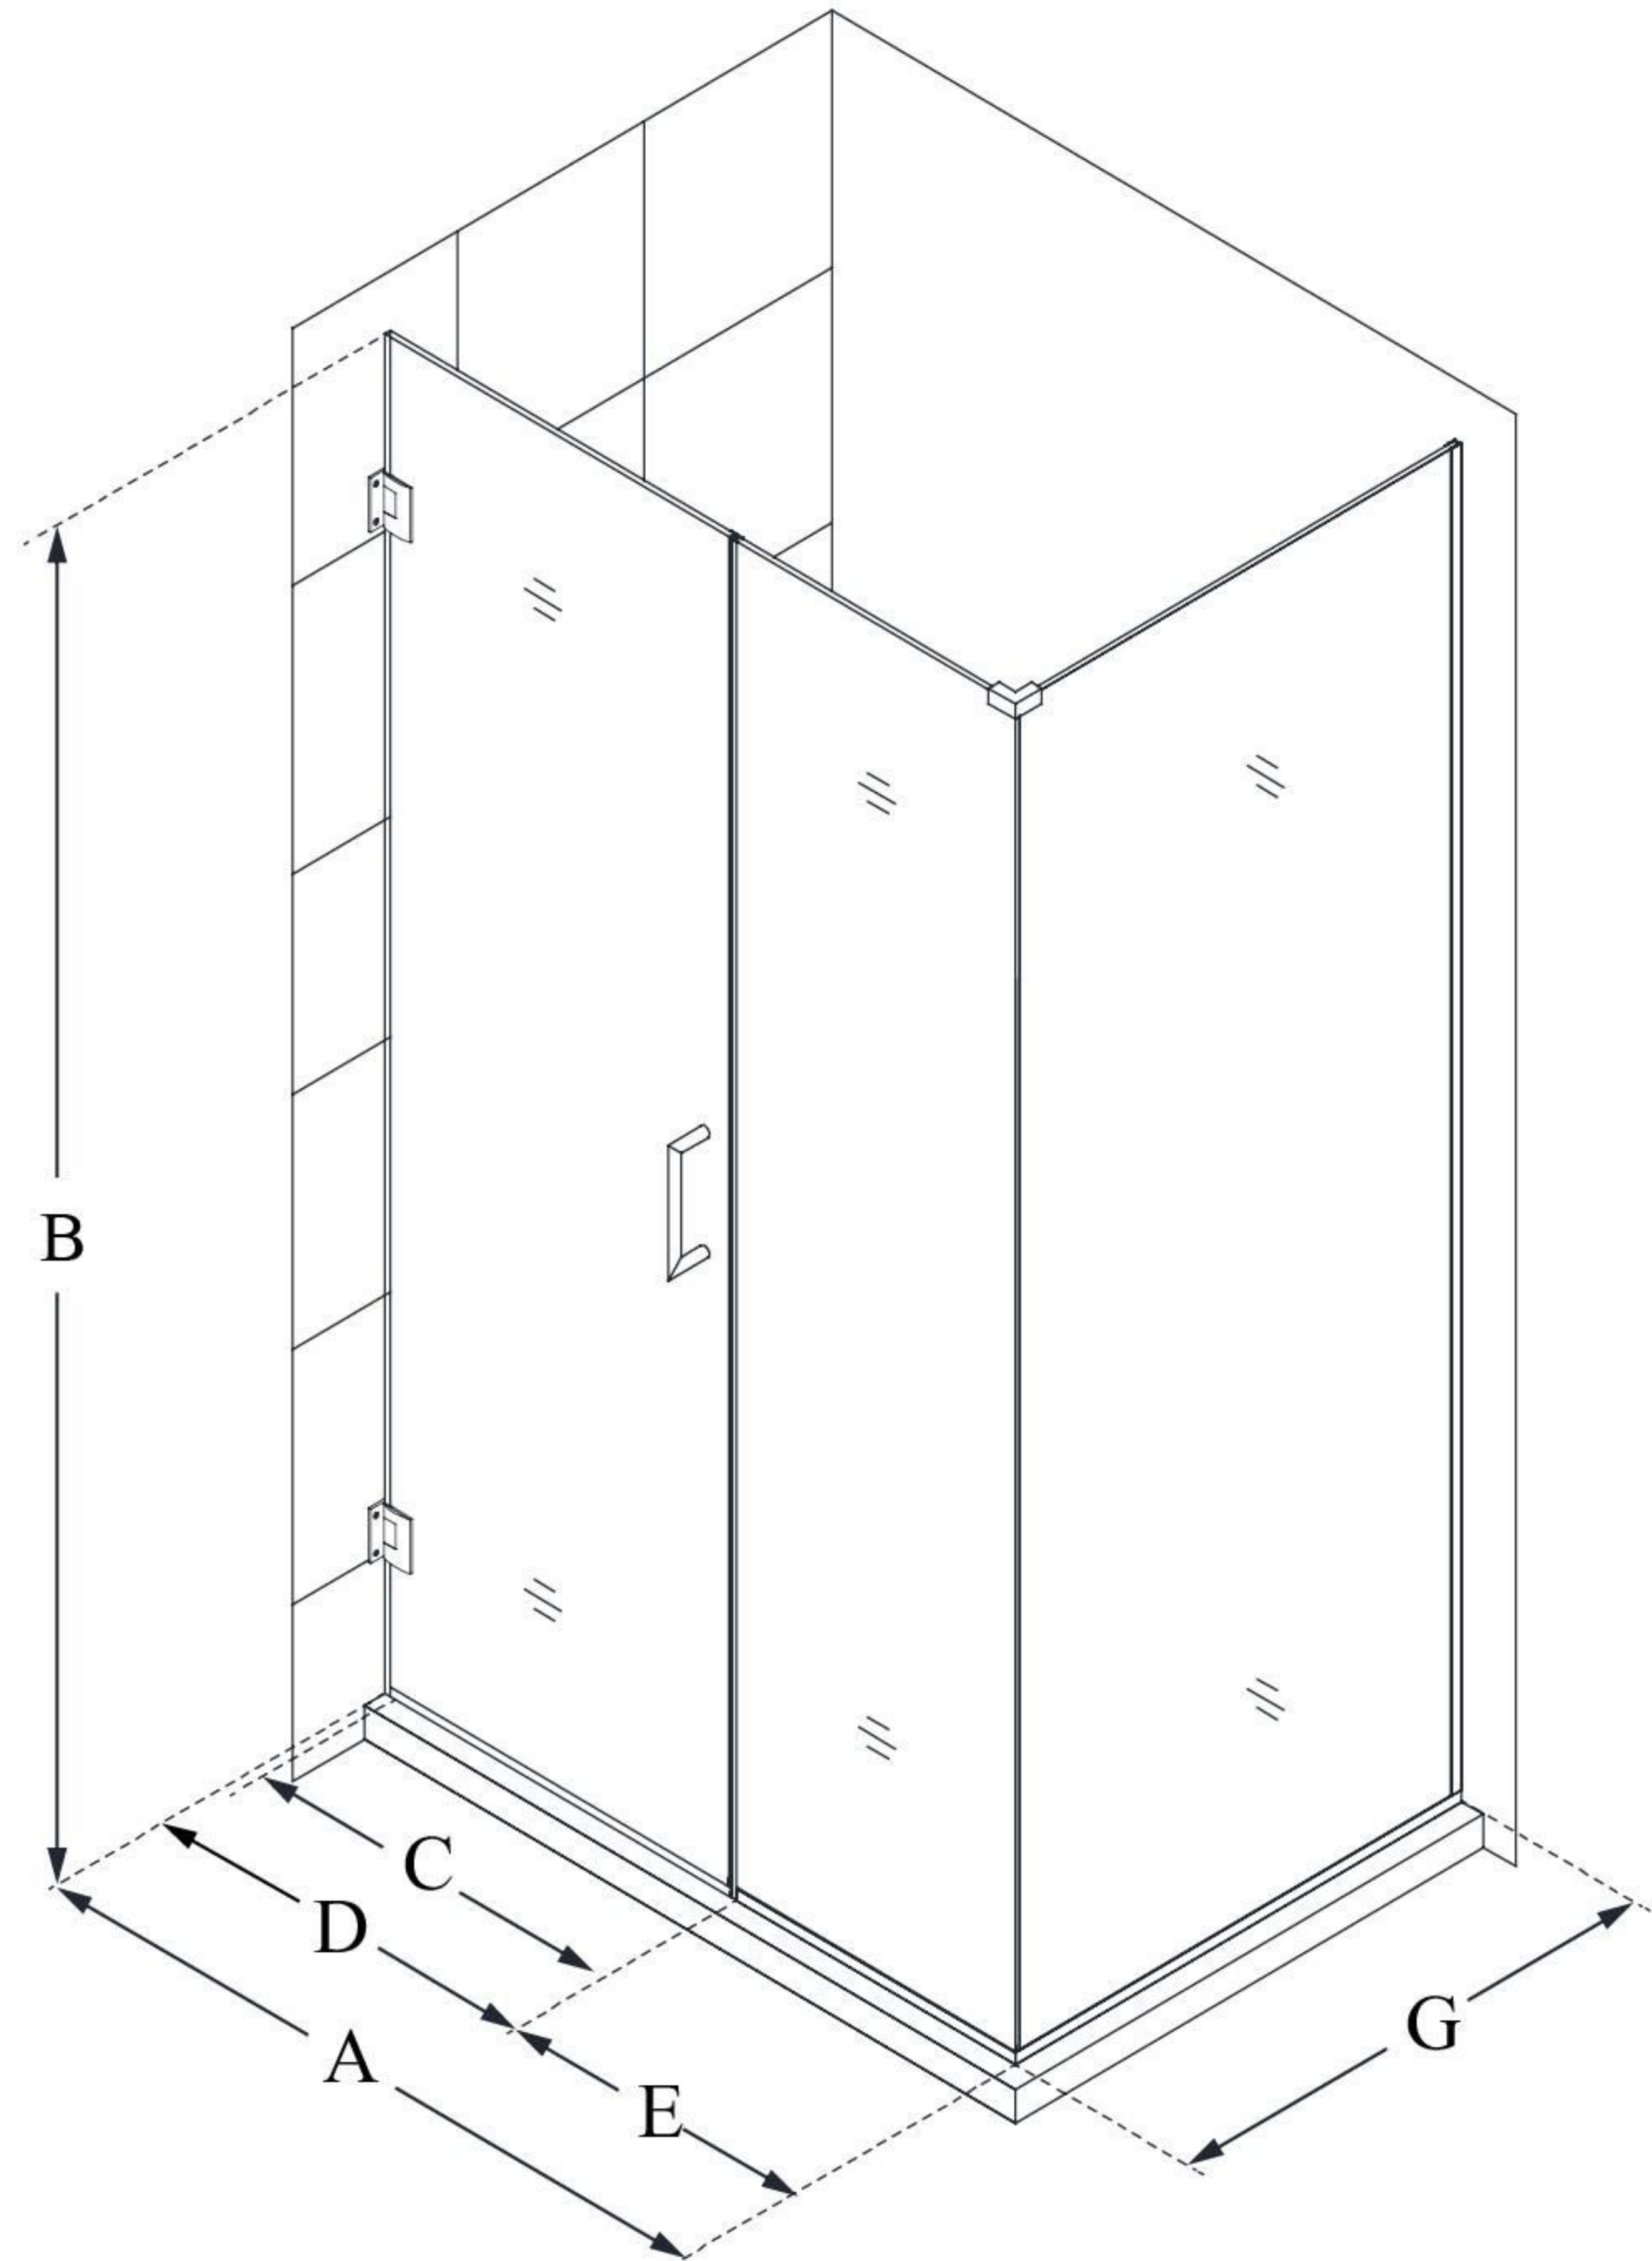

SHEN-24525340

UNIDOOR PLUS

DreamLine Unidoor Plus 52 1/2"
W x 34 3/8" D x 72" H Frameless
Hinged Shower Enclosure, Clear
Glass

SWING DOOR

CONFIGURATION DIMENSIONS:

A: 52 1/2"

MODEL WIDTH

B: 72"

MODEL HEIGHT

C: 29"

ACCESS WIDTH

D: 30"

DOOR WIDTH

E: 22 1/2"

INLINE PANEL WIDTH

G: 34 3/8"

RETURN PANEL WIDTH

DreamLine reserves the right to update or modify the hardware or materials pictured without prior notice for the purpose of product improvement and customer satisfaction.