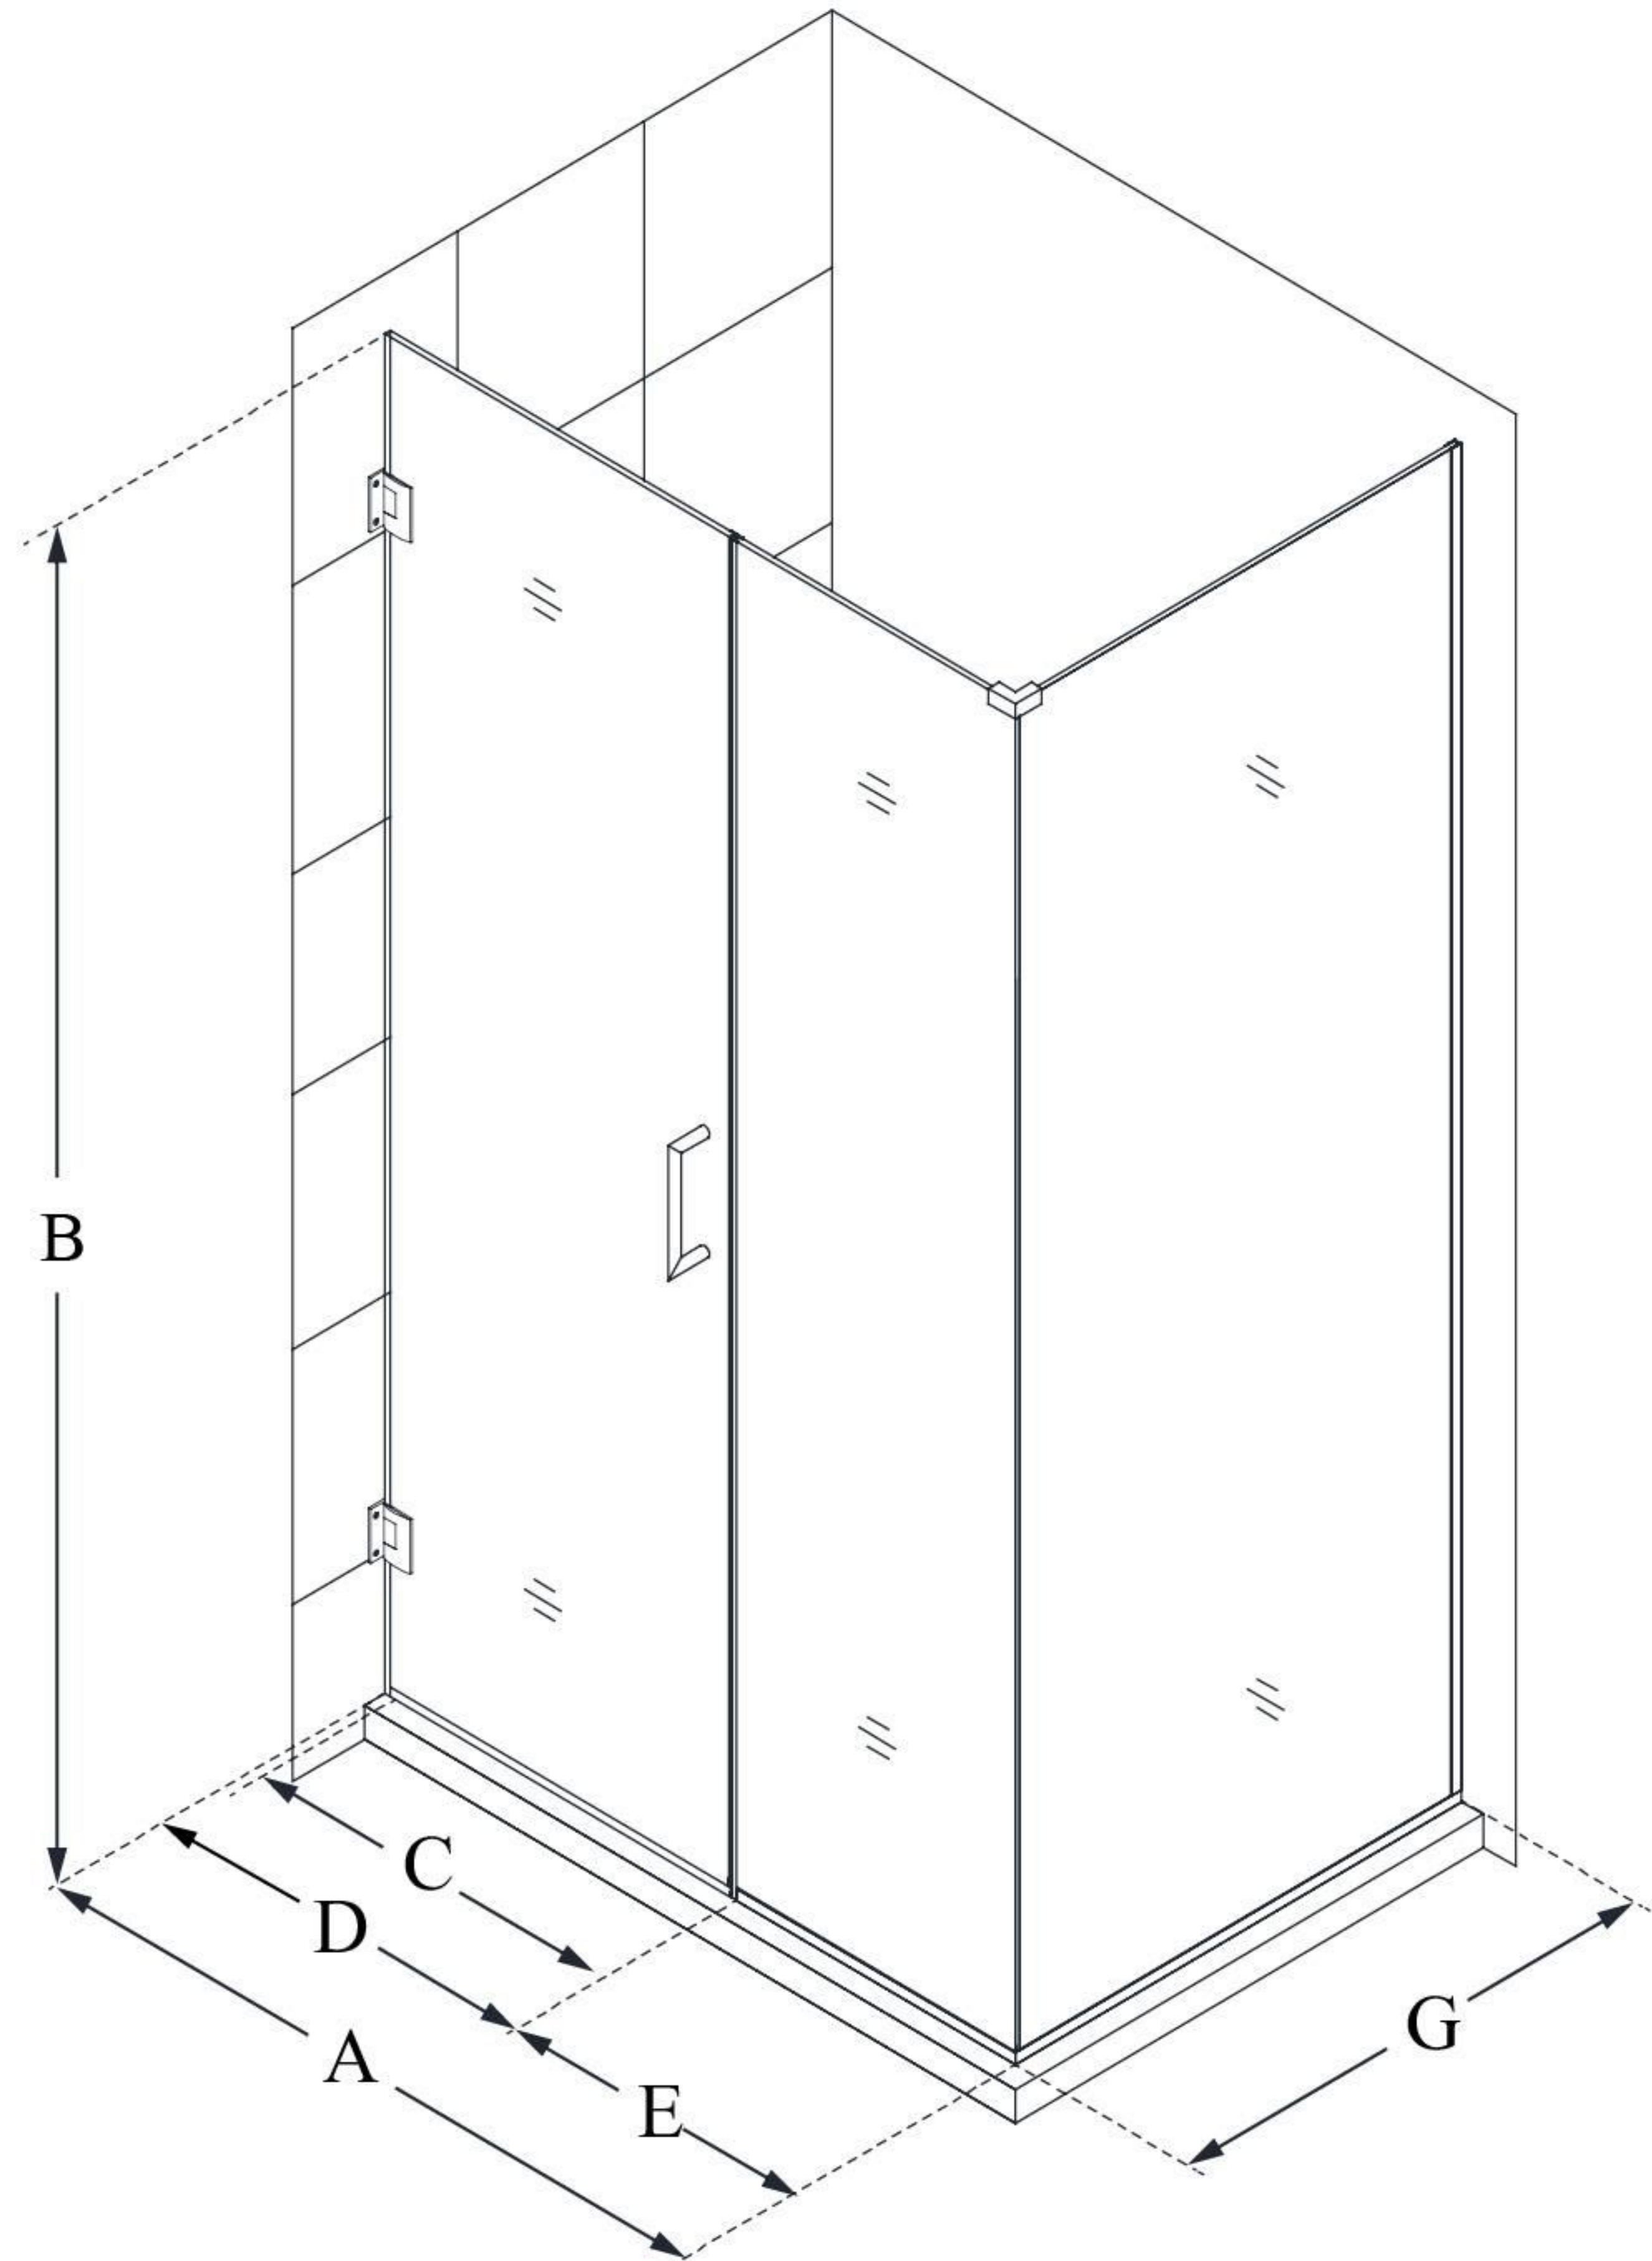

SHEN-24430340

UNIDOOR PLUS

DreamLine Unidoor Plus 43" W
x 34 3/8" D x 72" H Frameless
Hinged Shower Enclosure, Clear
Glass

SWING DOOR

CONFIGURATION DIMENSIONS:

A: 43"

MODEL WIDTH

B: 72"

MODEL HEIGHT

C: 28"

ACCESS WIDTH

D: 29"

DOOR WIDTH

E: 14"

INLINE PANEL WIDTH

G: 34 3/8"

RETURN PANEL WIDTH

DreamLine reserves the right to update or modify the hardware or materials pictured without prior notice for the purpose of product improvement and customer satisfaction.