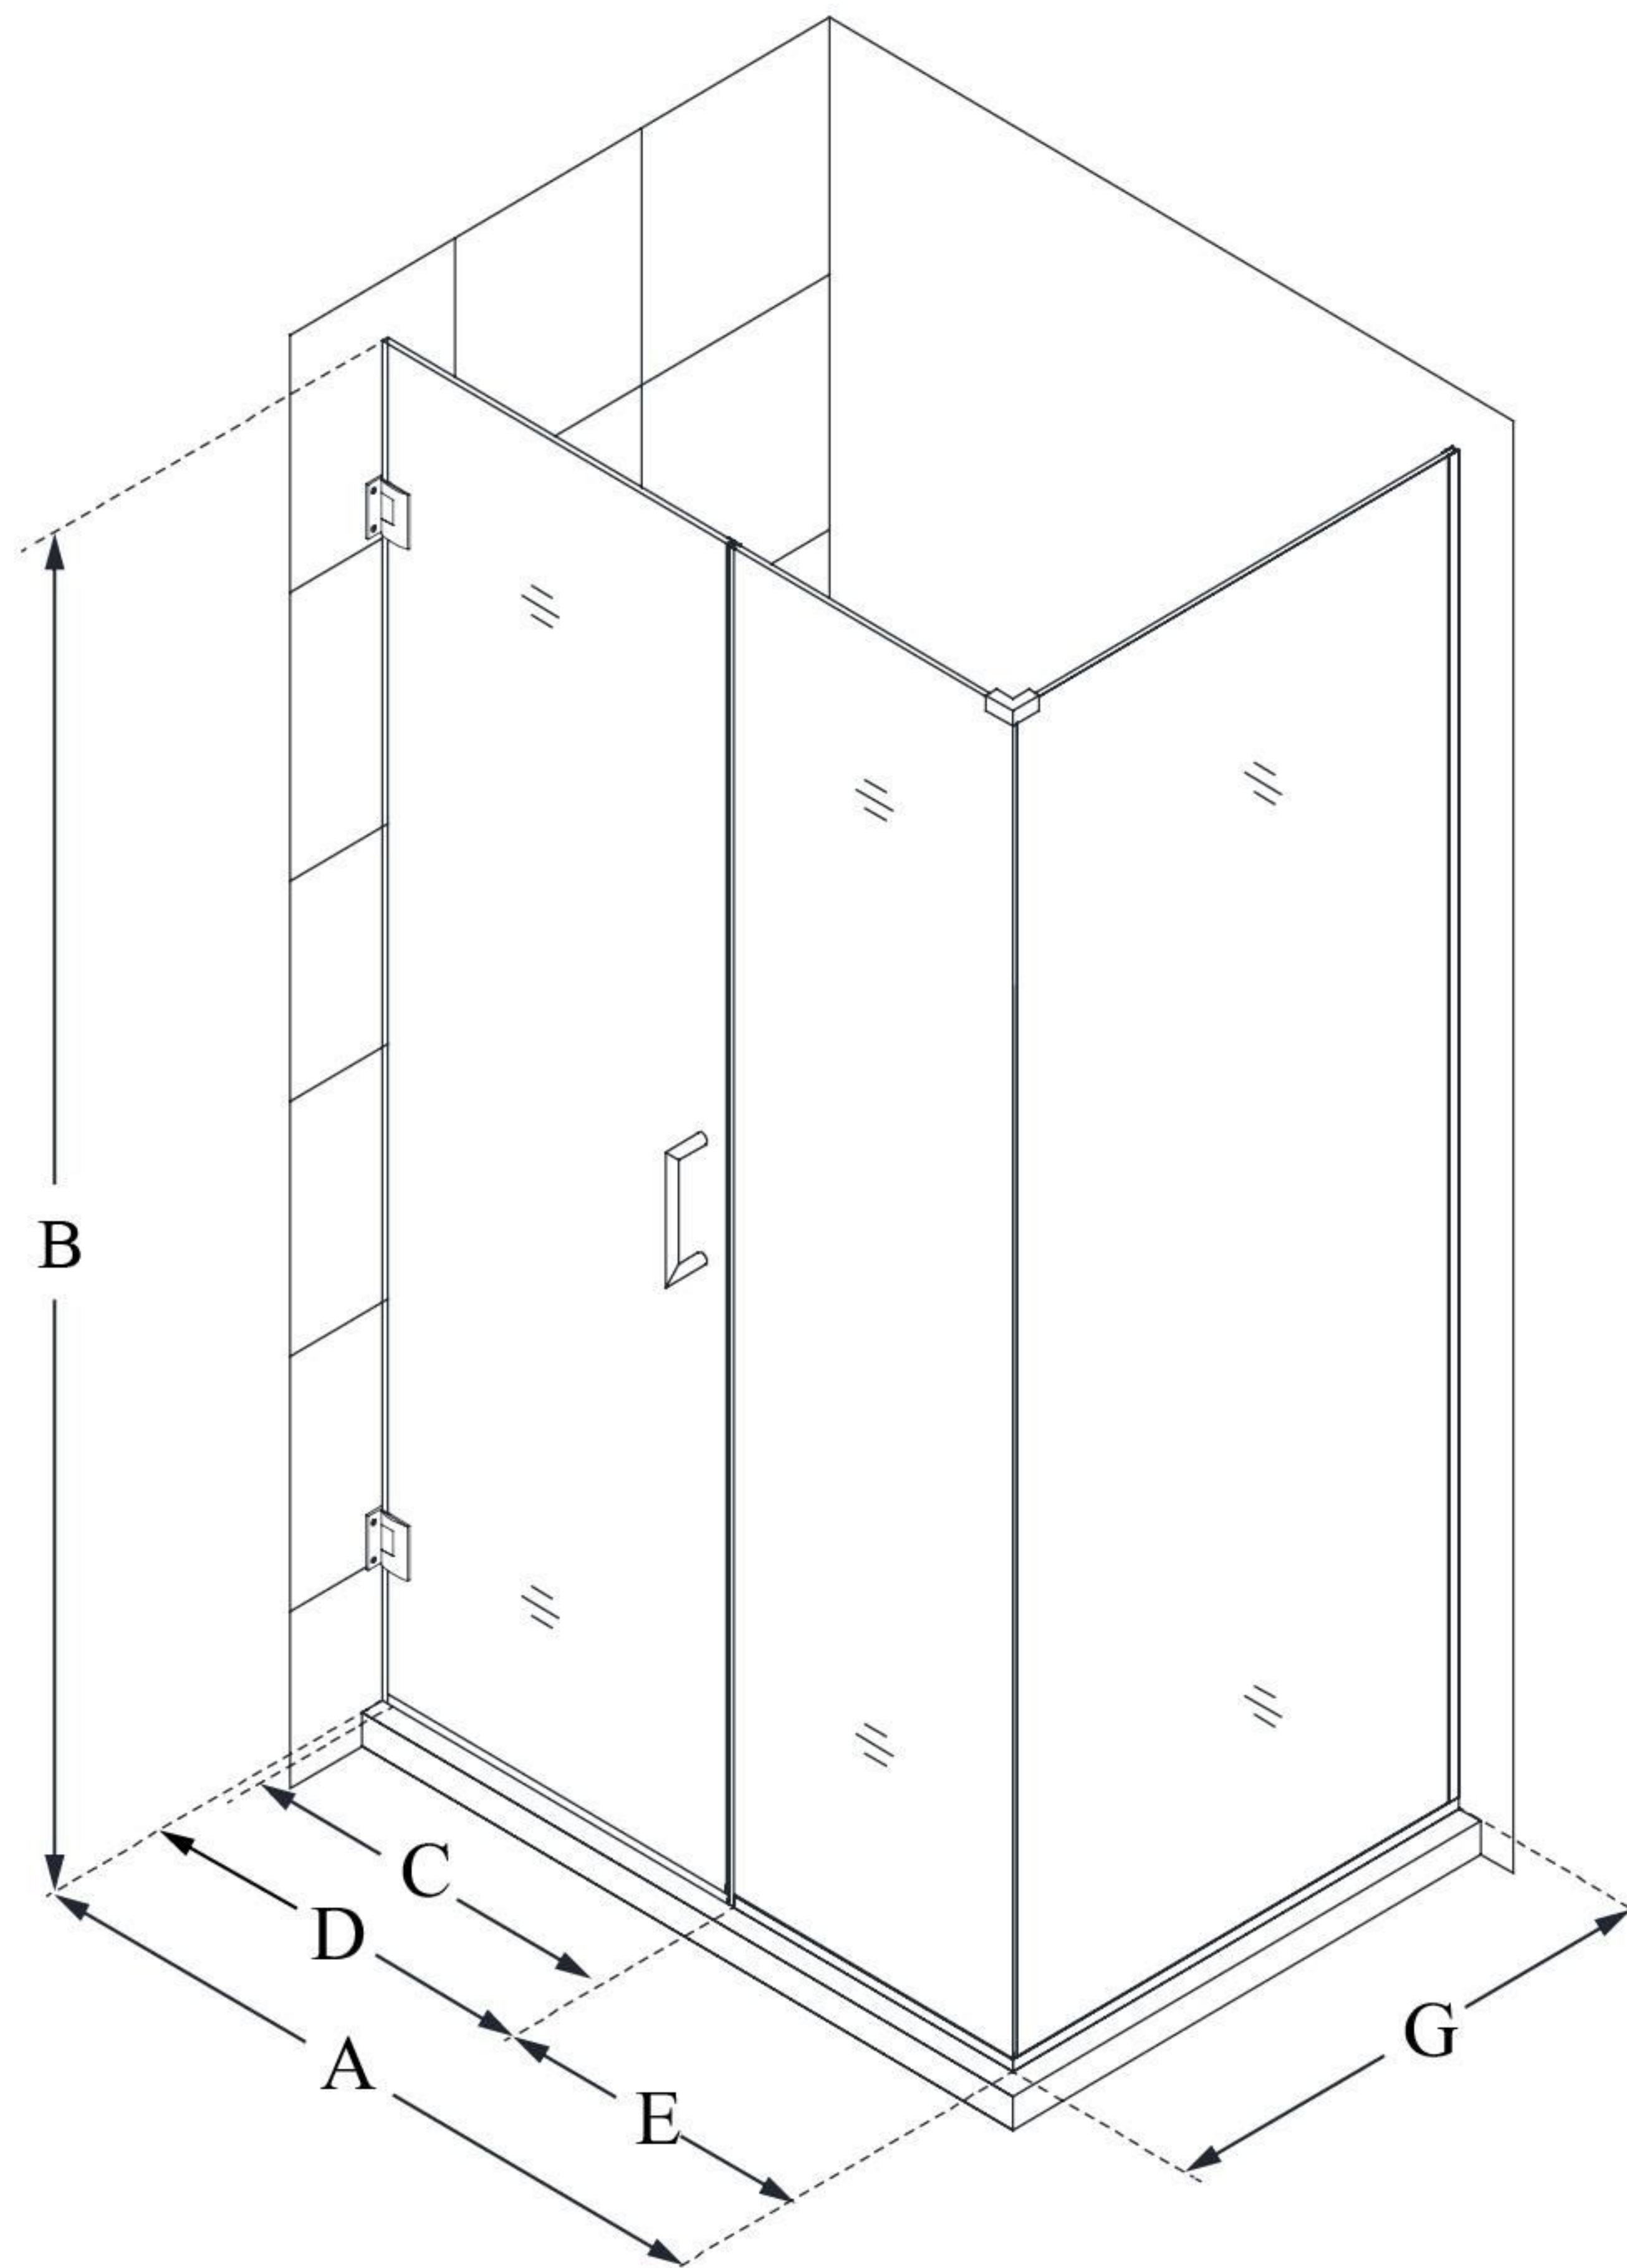

# UNIDOOR PLUS

DreamLine Unidoor Plus 40" W  
x 34 3/8" D x 72" H Frameless  
Hinged Shower Enclosure, Clear  
Glass

**SWING DOOR**

## CONFIGURATION DIMENSIONS:

**A: 40"**

MODEL WIDTH

**B: 72"**

MODEL HEIGHT

**C: 25"**

ACCESS WIDTH

**D: 26"**

DOOR WIDTH

**E: 14"**

INLINE PANEL WIDTH

**G: 34 3/8"**

RETURN PANEL WIDTH

DreamLine reserves the right to update or modify the hardware or materials pictured without prior notice for the purpose of product improvement and customer satisfaction.