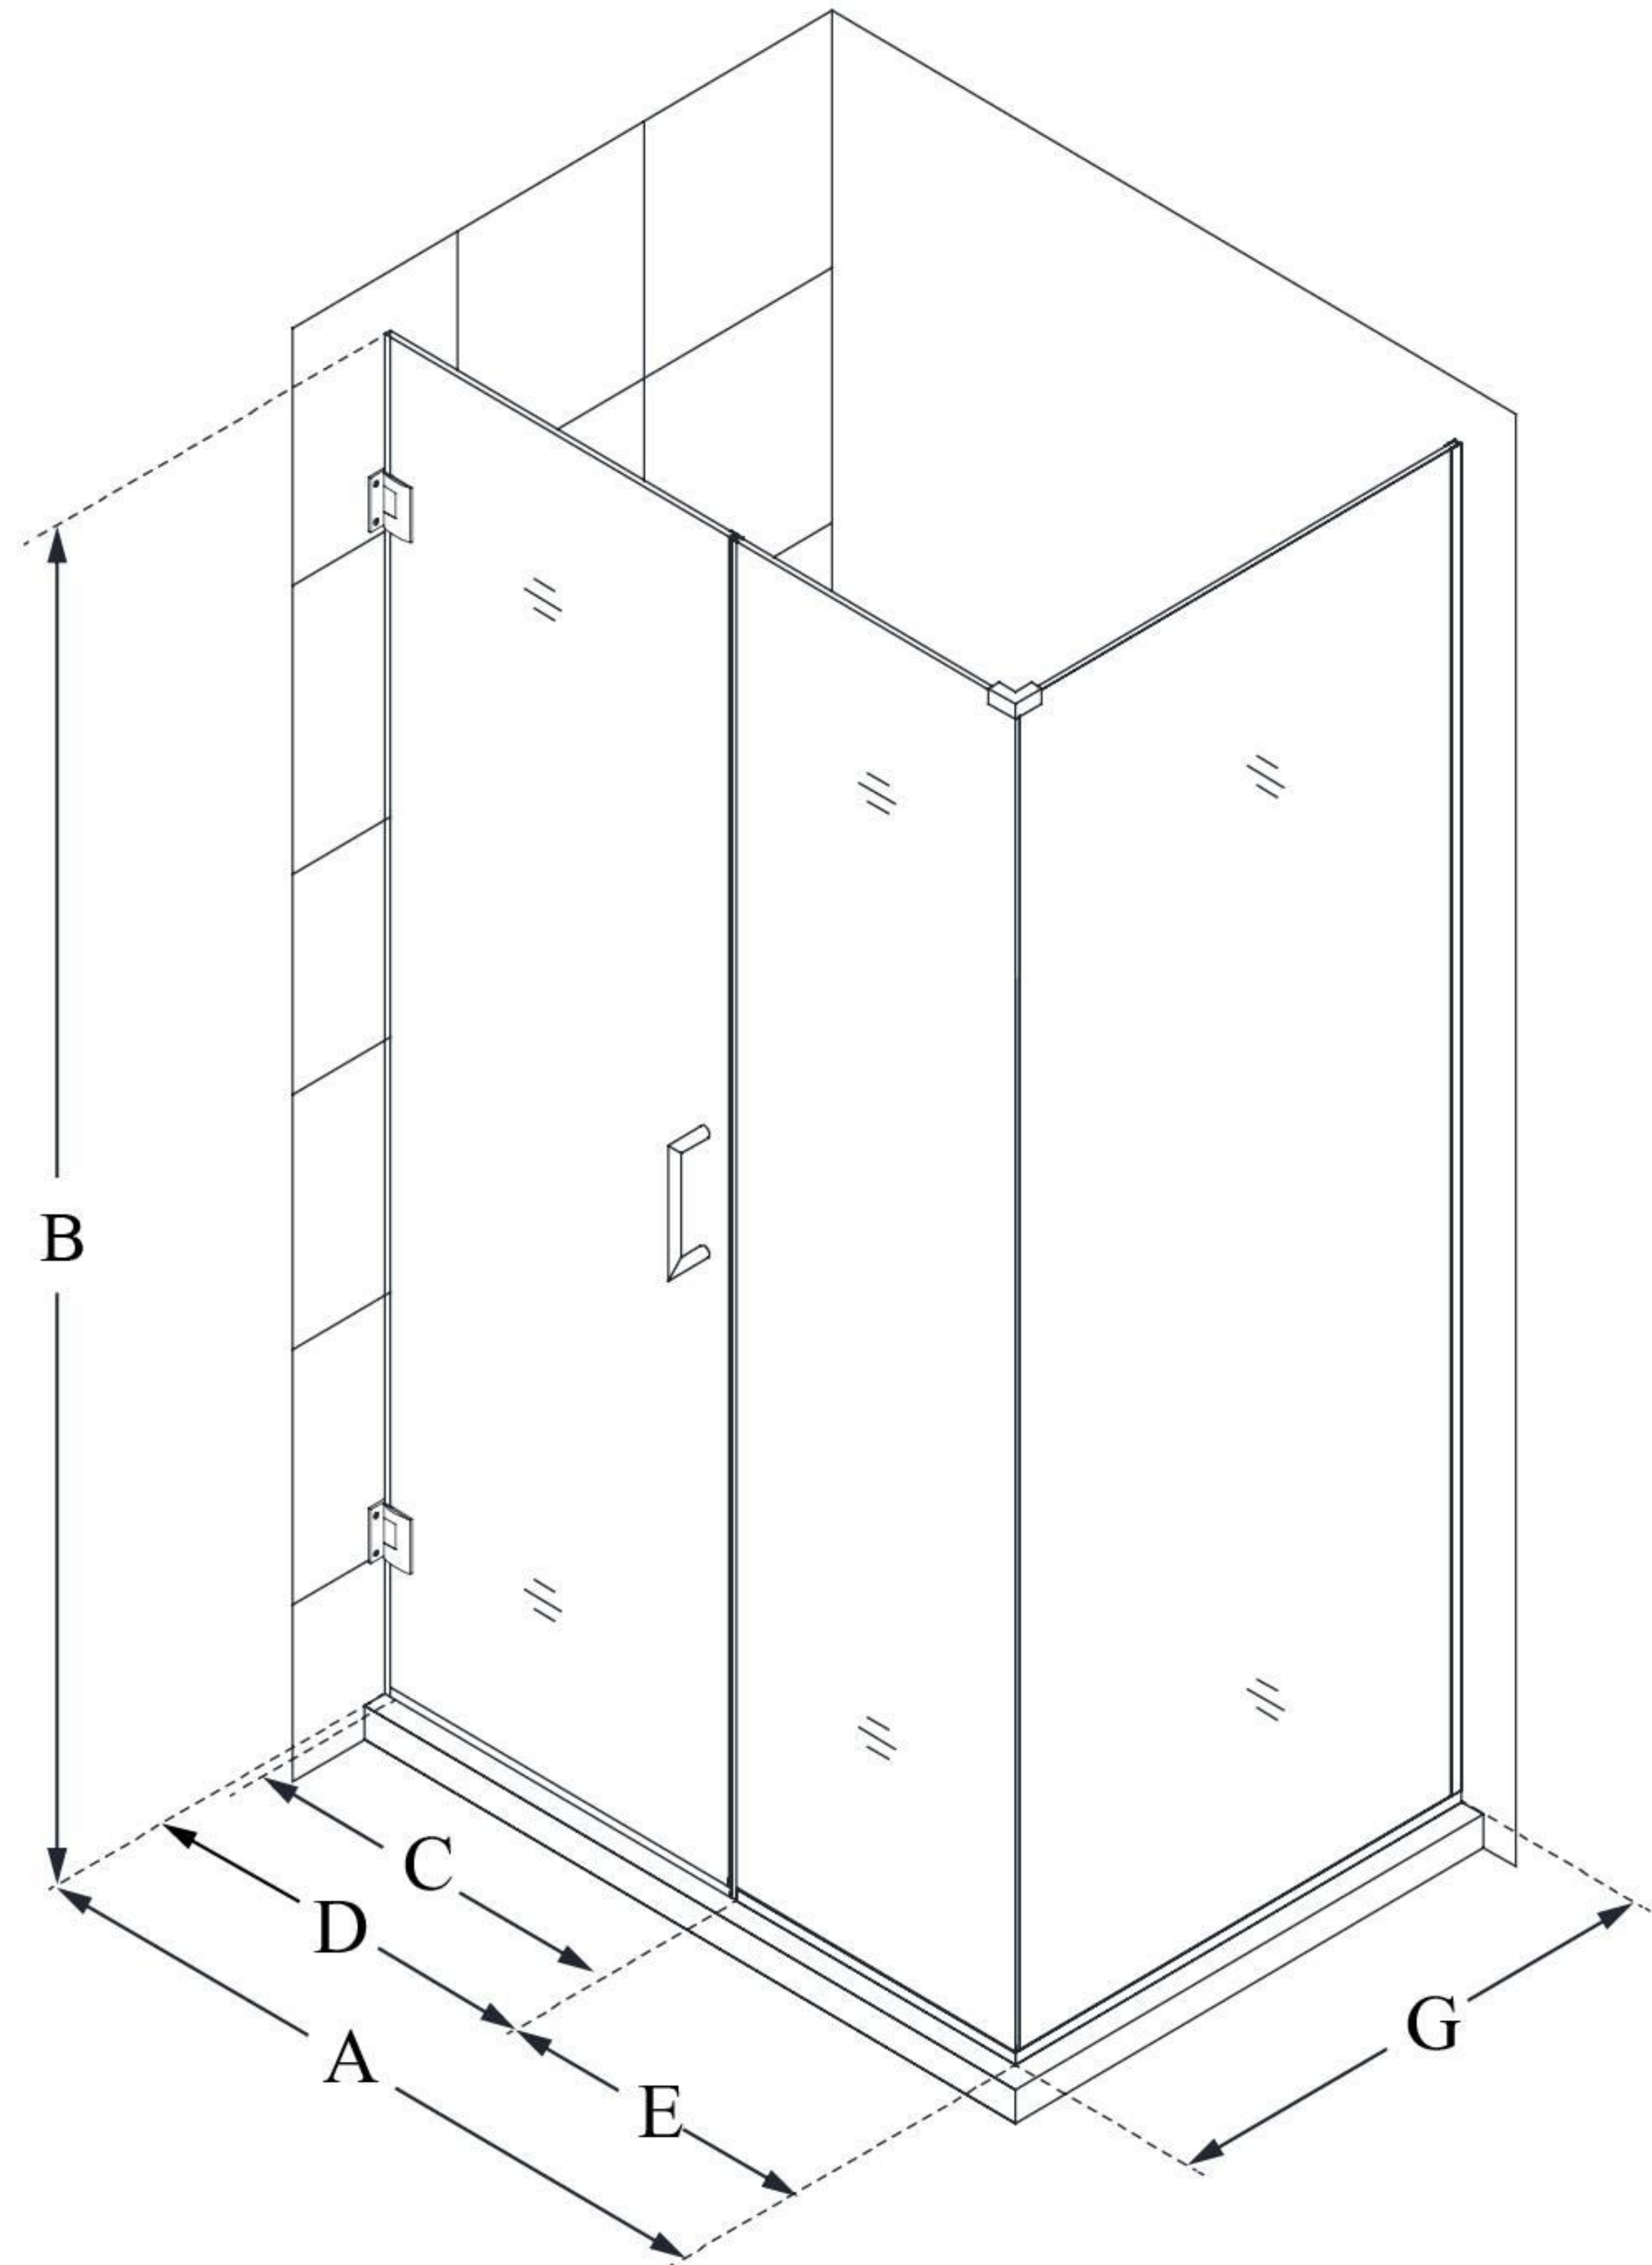

SHEN-24340300

UNIDOOR PLUS

DreamLine Unidoor Plus 34" W
x 30 3/8" D x 72" H Frameless
Hinged Shower Enclosure, Clear
Glass

SWING DOOR

CONFIGURATION DIMENSIONS:

A: 34"

MODEL WIDTH

B: 72"

MODEL HEIGHT

C: 27"

ACCESS WIDTH

D: 28"

DOOR WIDTH

E: 6"

INLINE PANEL WIDTH

G: 30 3/8"

RETURN PANEL WIDTH

DreamLine reserves the right to update or modify the hardware or materials pictured without prior notice for the purpose of product improvement and customer satisfaction.