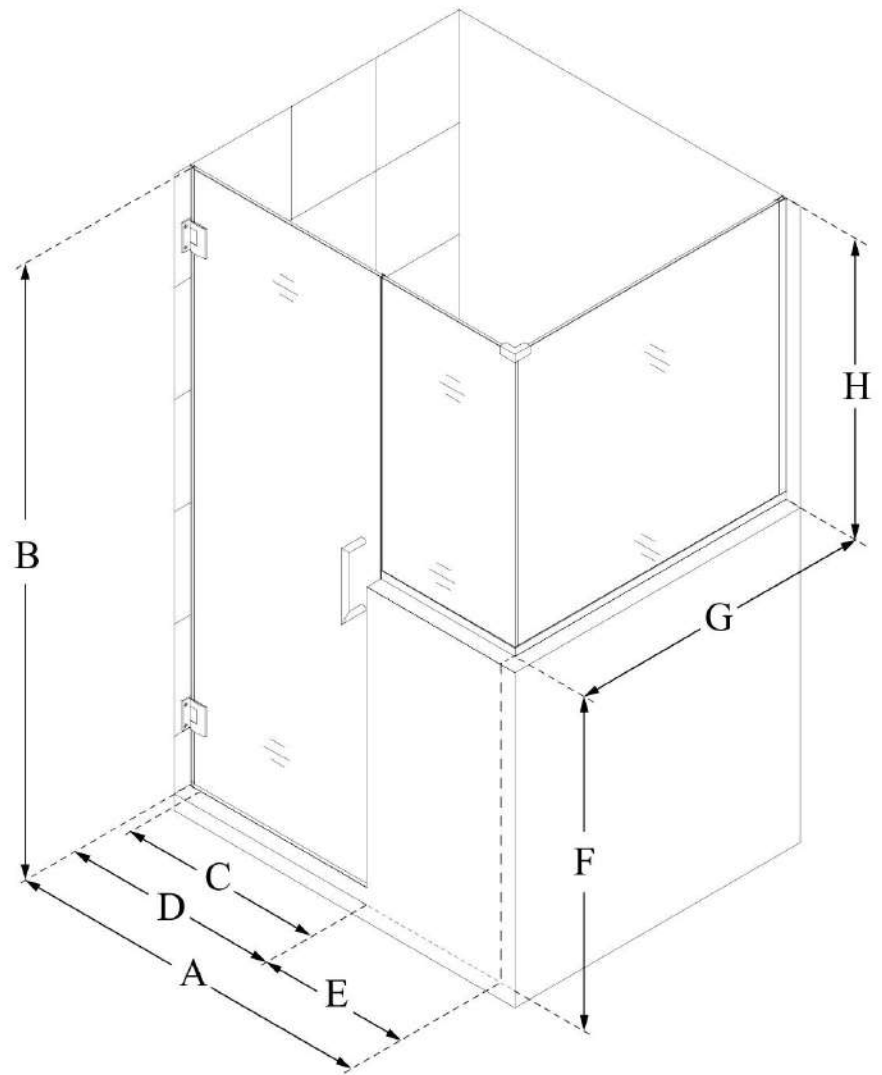

SHEN-2424303636

UNIDOOR PLUS

DreamLine Unidoor Plus 54" W
x 36 3/8" D x 72" H Frameless
Hinged Shower Enclosure, Clear
Glass

SWING DOOR

CONFIGURATION DIMENSIONS:

A: 54"

MODEL WIDTH

B: 72"

MODEL HEIGHT

C: 23"

ACCESS WIDTH

D: 24"

DOOR WIDTH

E: 30"

INLINE BUTTRESS PANEL WIDTH

F: 36"

BUTTRESS WALL HEIGHT

G: 36 3/8"

RETURN BUTTRESS PANEL WIDTH

H: 36"

BUTTRESS GLASS HEIGHT

DreamLine reserves the right to update or modify the hardware or materials pictured without prior notice for the purpose of product improvement and customer satisfaction.