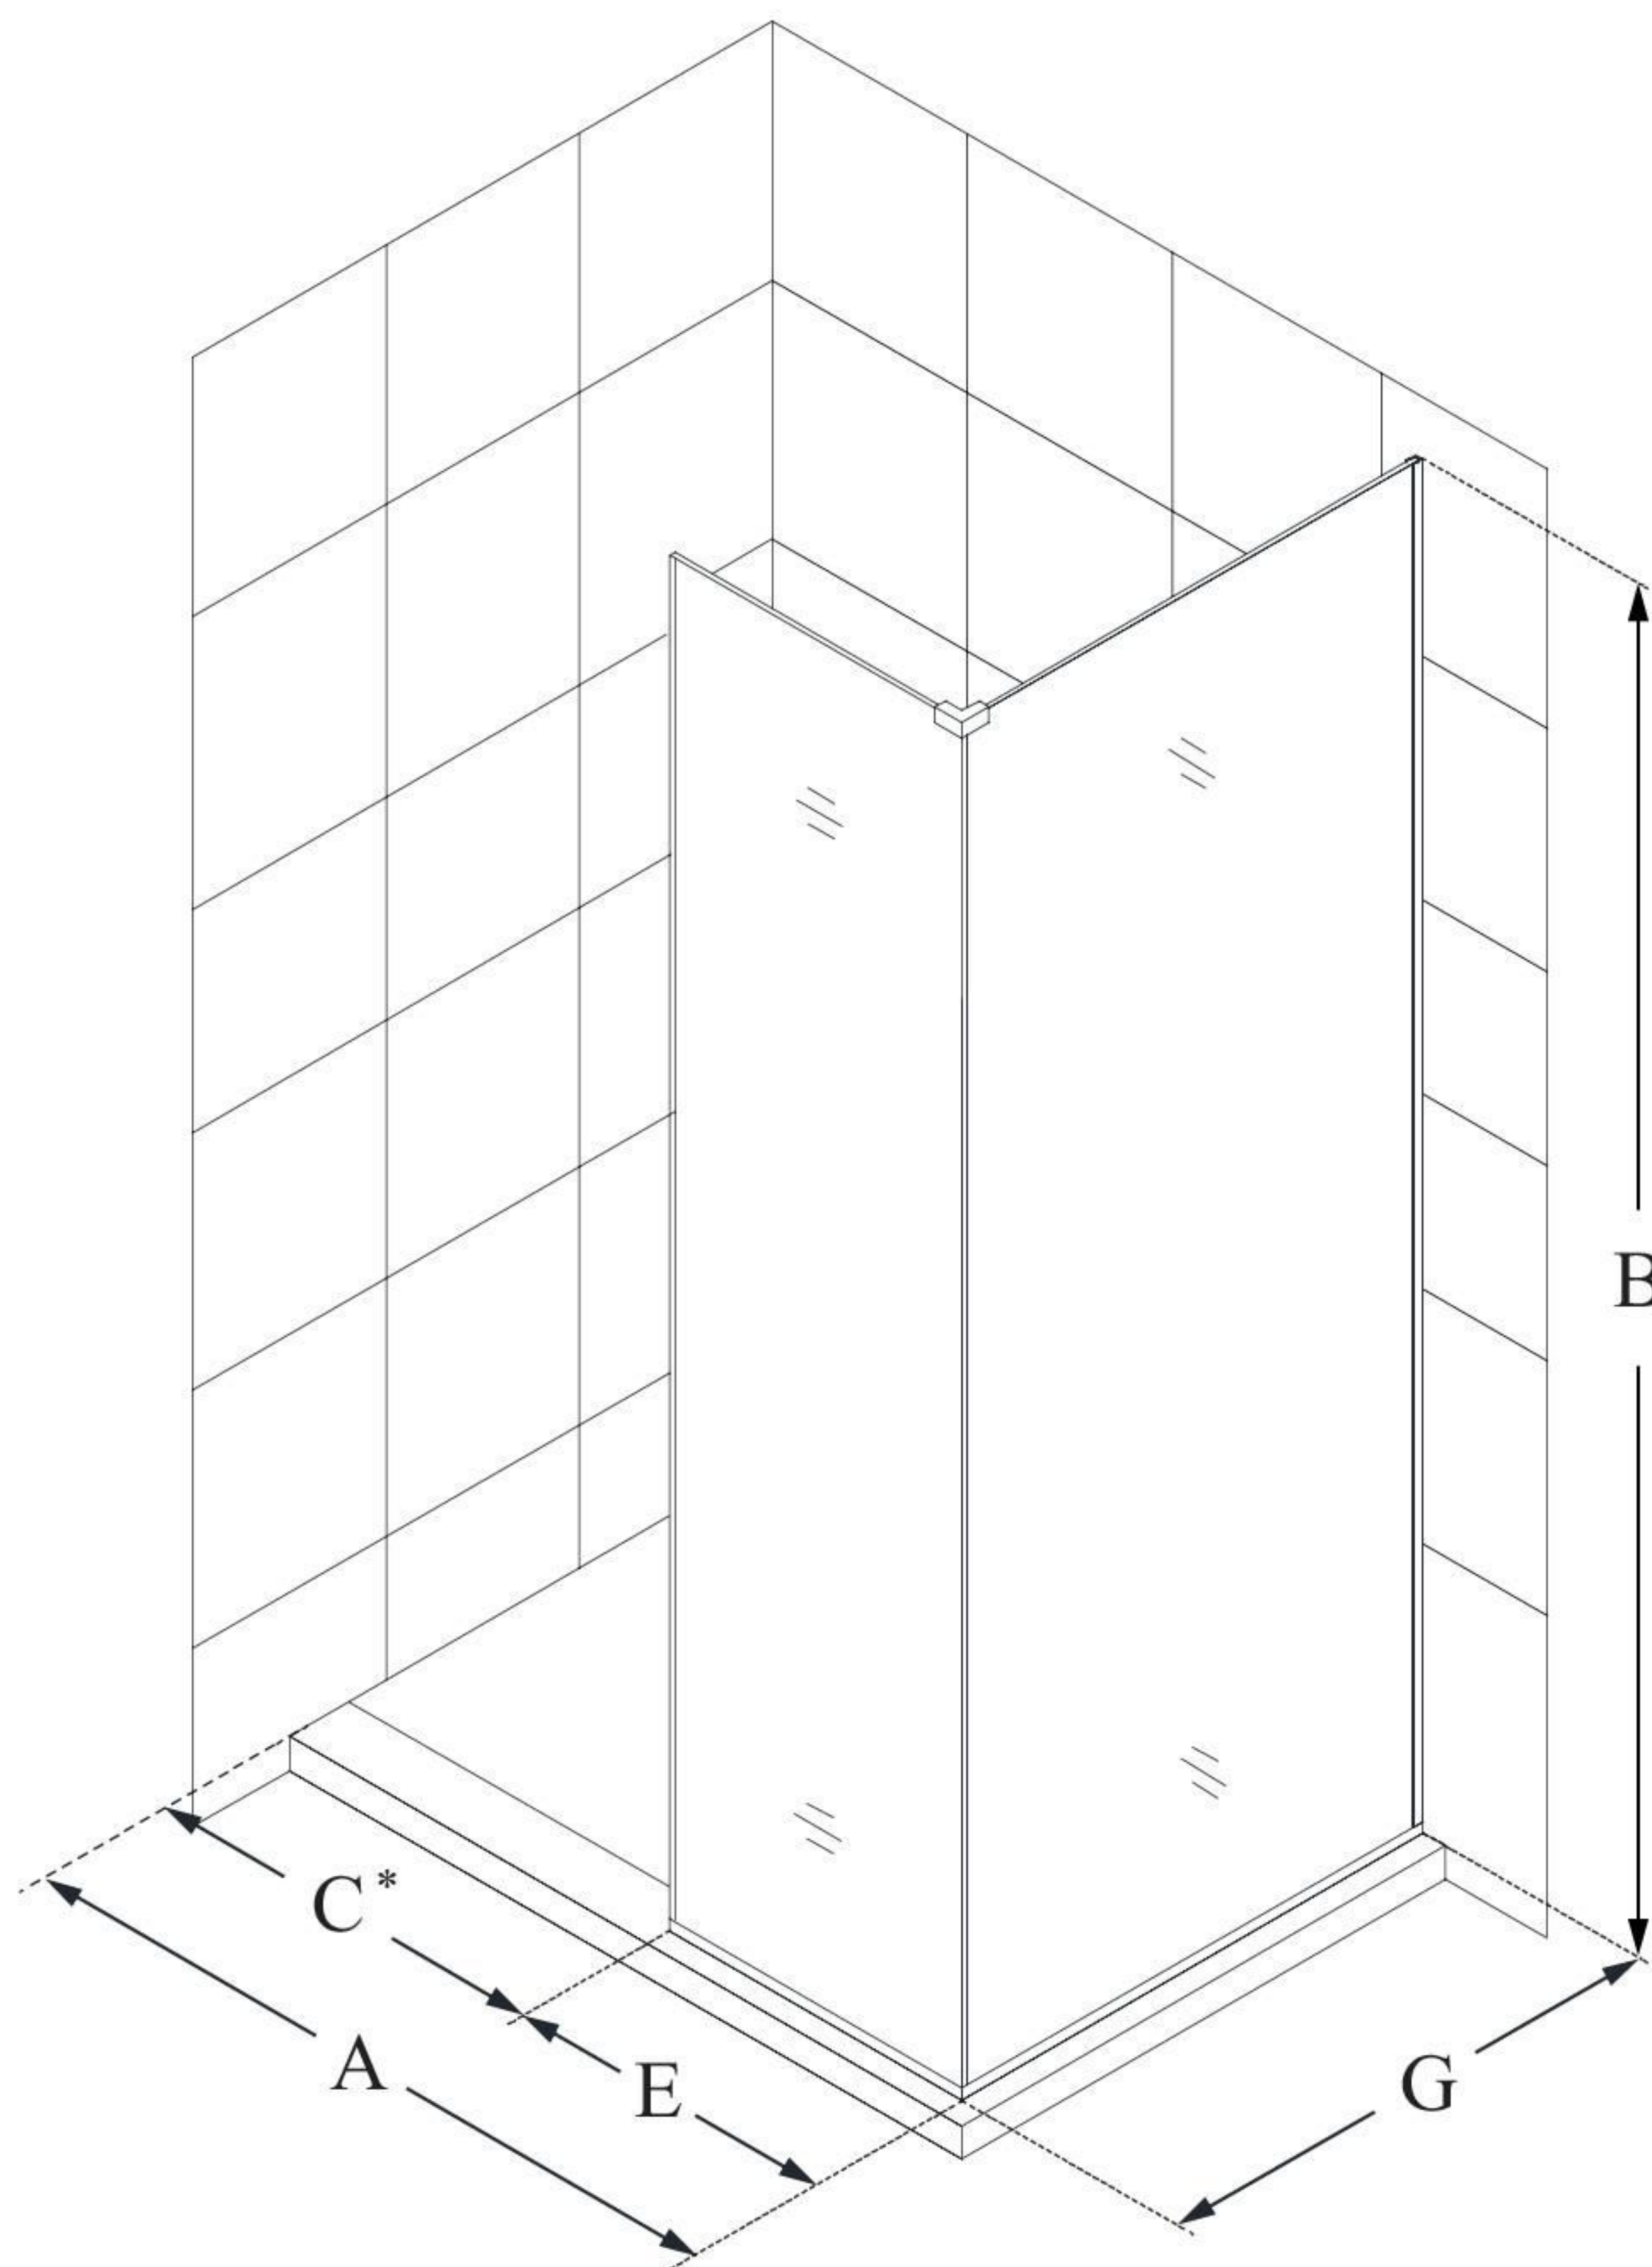

SHDR-3230343

LINEA

DreamLine Linea Two Adjacent
Frameless Shower Screens 34"
and 30" W x 72" H, Open Entry
Design, Clear Glass

WALK-IN SHOWER

CONFIGURATION DIMENSIONS:

A: 30"

MODEL WIDTH

B: 72"

MODEL HEIGHT

C: 22" min

ACCESS WIDTH

D: -

DOOR WIDTH

E: 30"

INLINE PANEL WIDTH

G: 34"

RETURN PANEL WIDTH

DreamLine reserves the right to update or modify the hardware or materials pictured without prior notice for the purpose of product improvement and customer satisfaction.