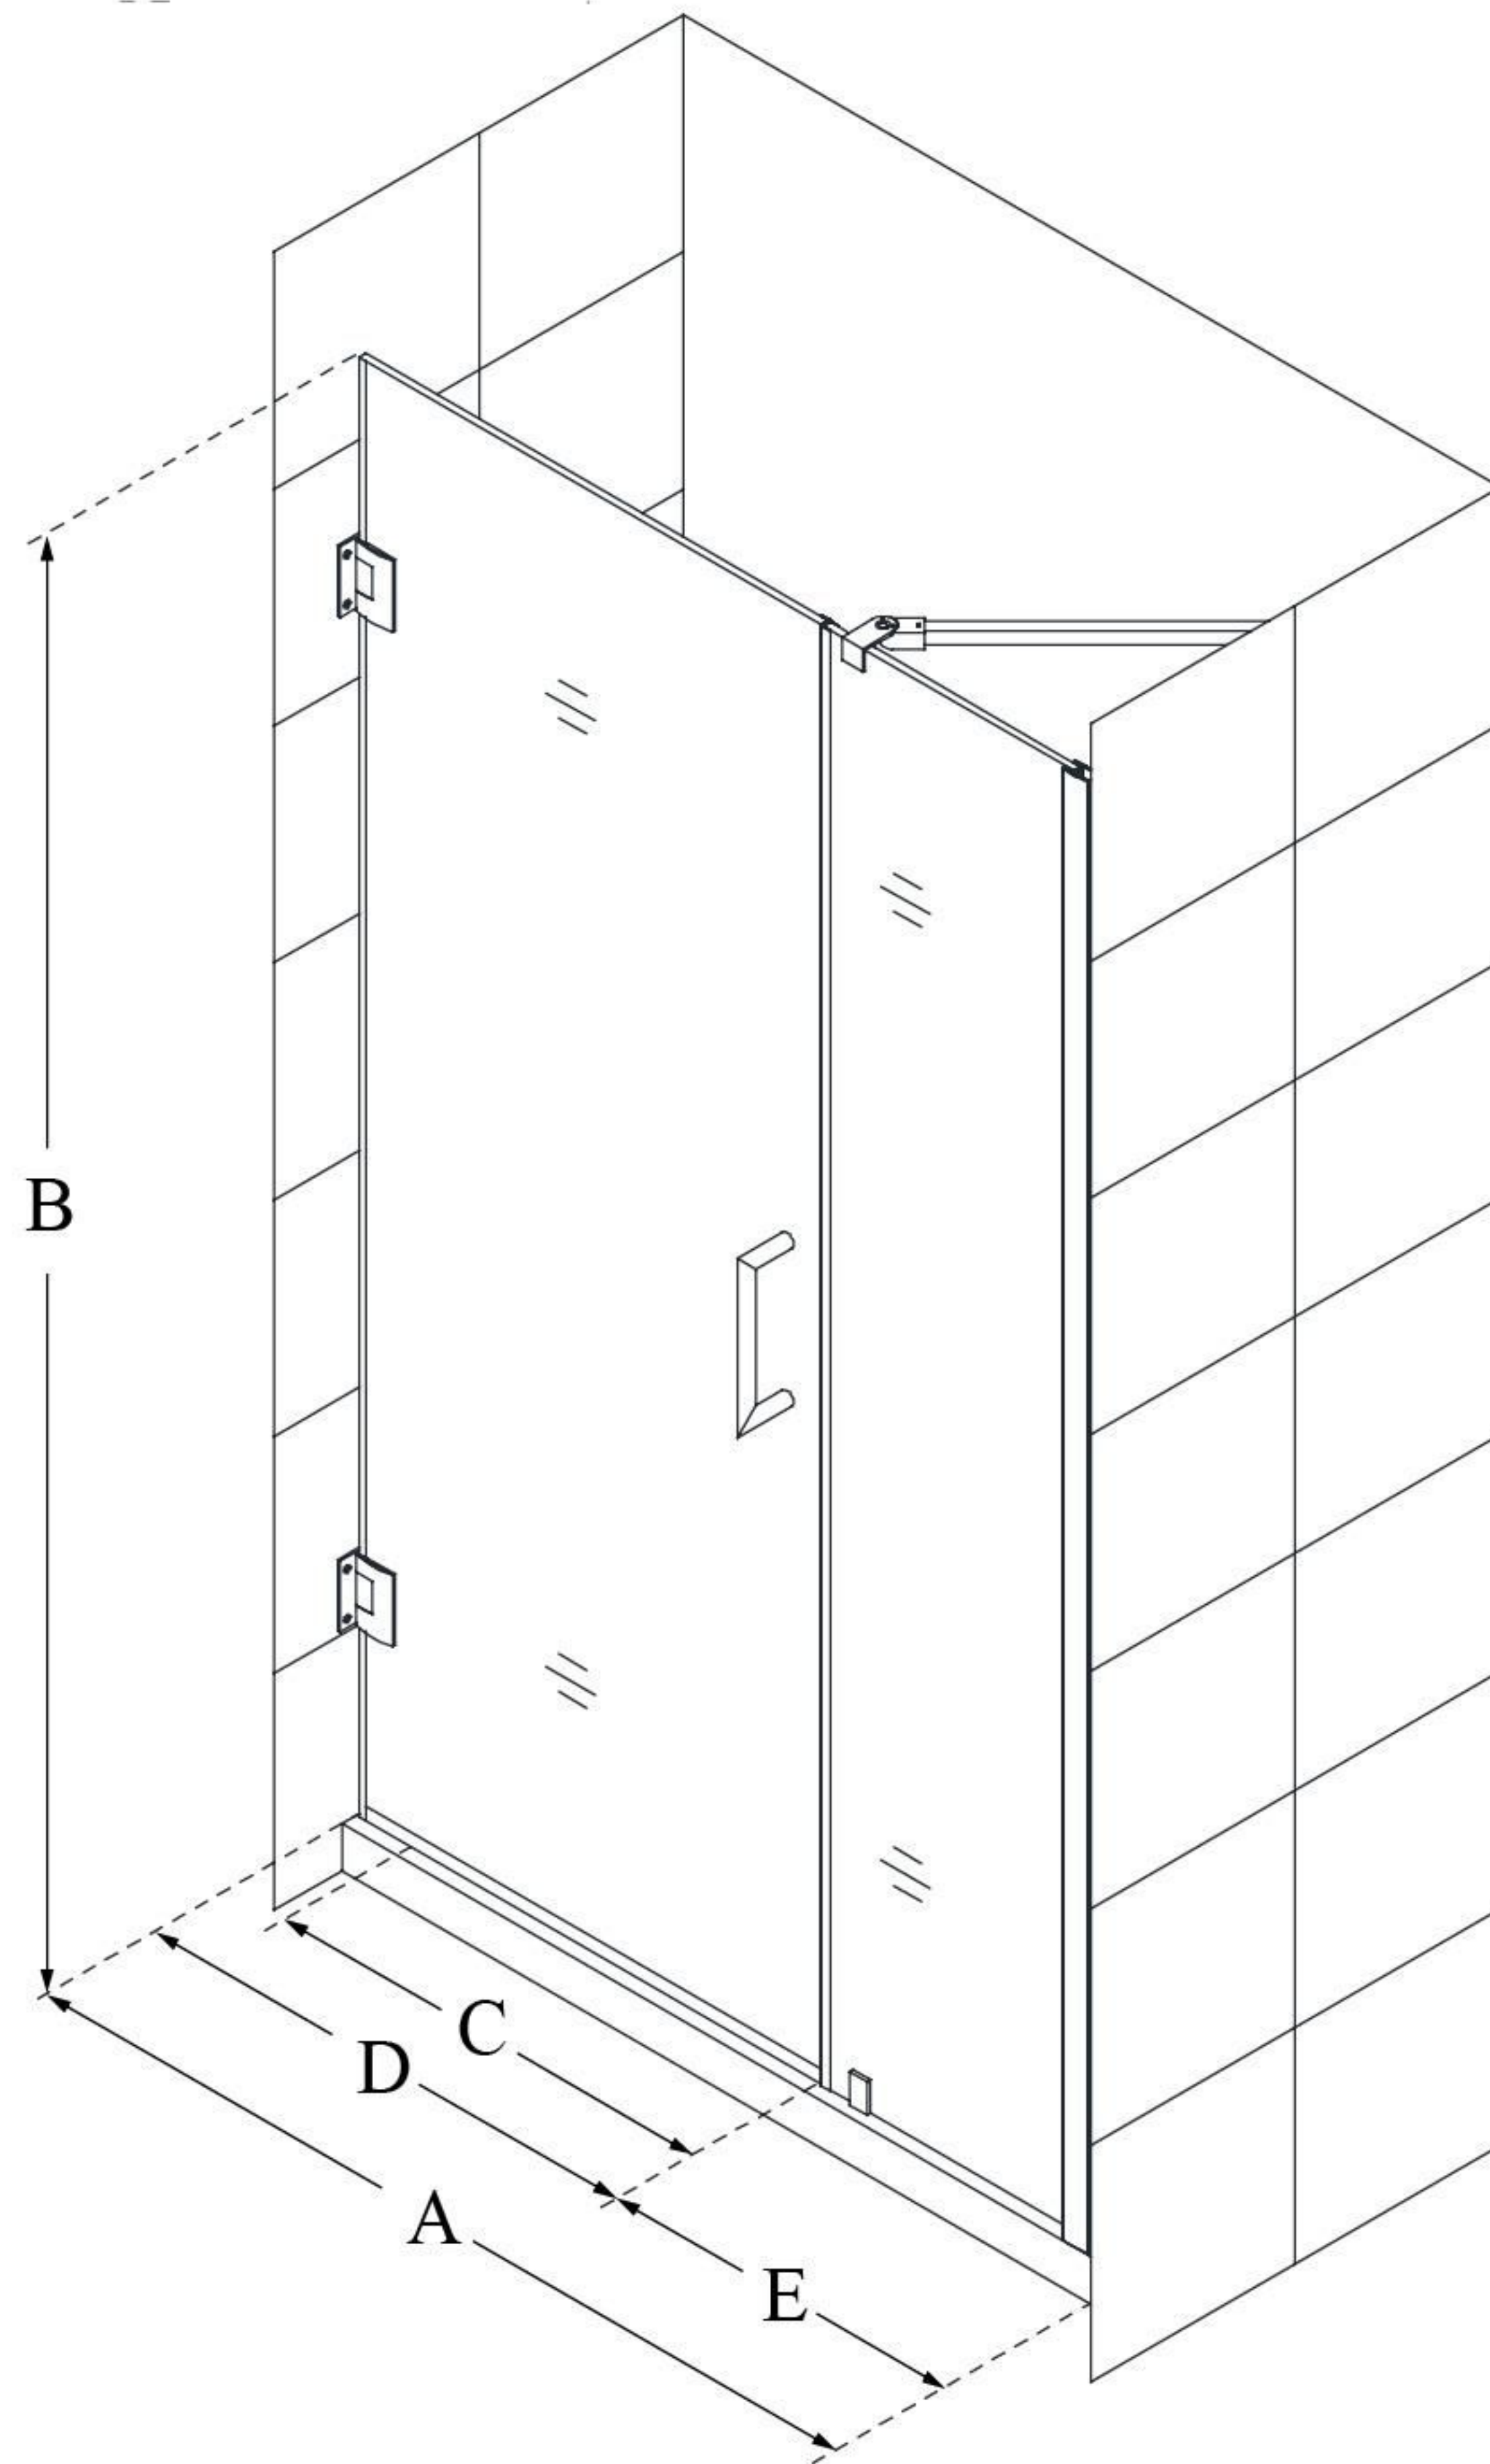

# UNIDOOR

DreamLine Unidoor 37-38" W x 72"  
H Frameless Hinged Shower Door  
with Support Arm, Clear Glass

**SWING DOOR**

## CONFIGURATION DIMENSIONS:

**A: 37 - 38"**

MODEL WIDTH

**B: 72"**

MODEL HEIGHT

**C: 24"**

ACCESS WIDTH

**D: 25"**

DOOR WIDTH

**E: 12"**

INLINE PANEL WIDTH

DreamLine reserves the right to update or modify the hardware or materials pictured without prior notice for the purpose of product improvement and customer satisfaction.