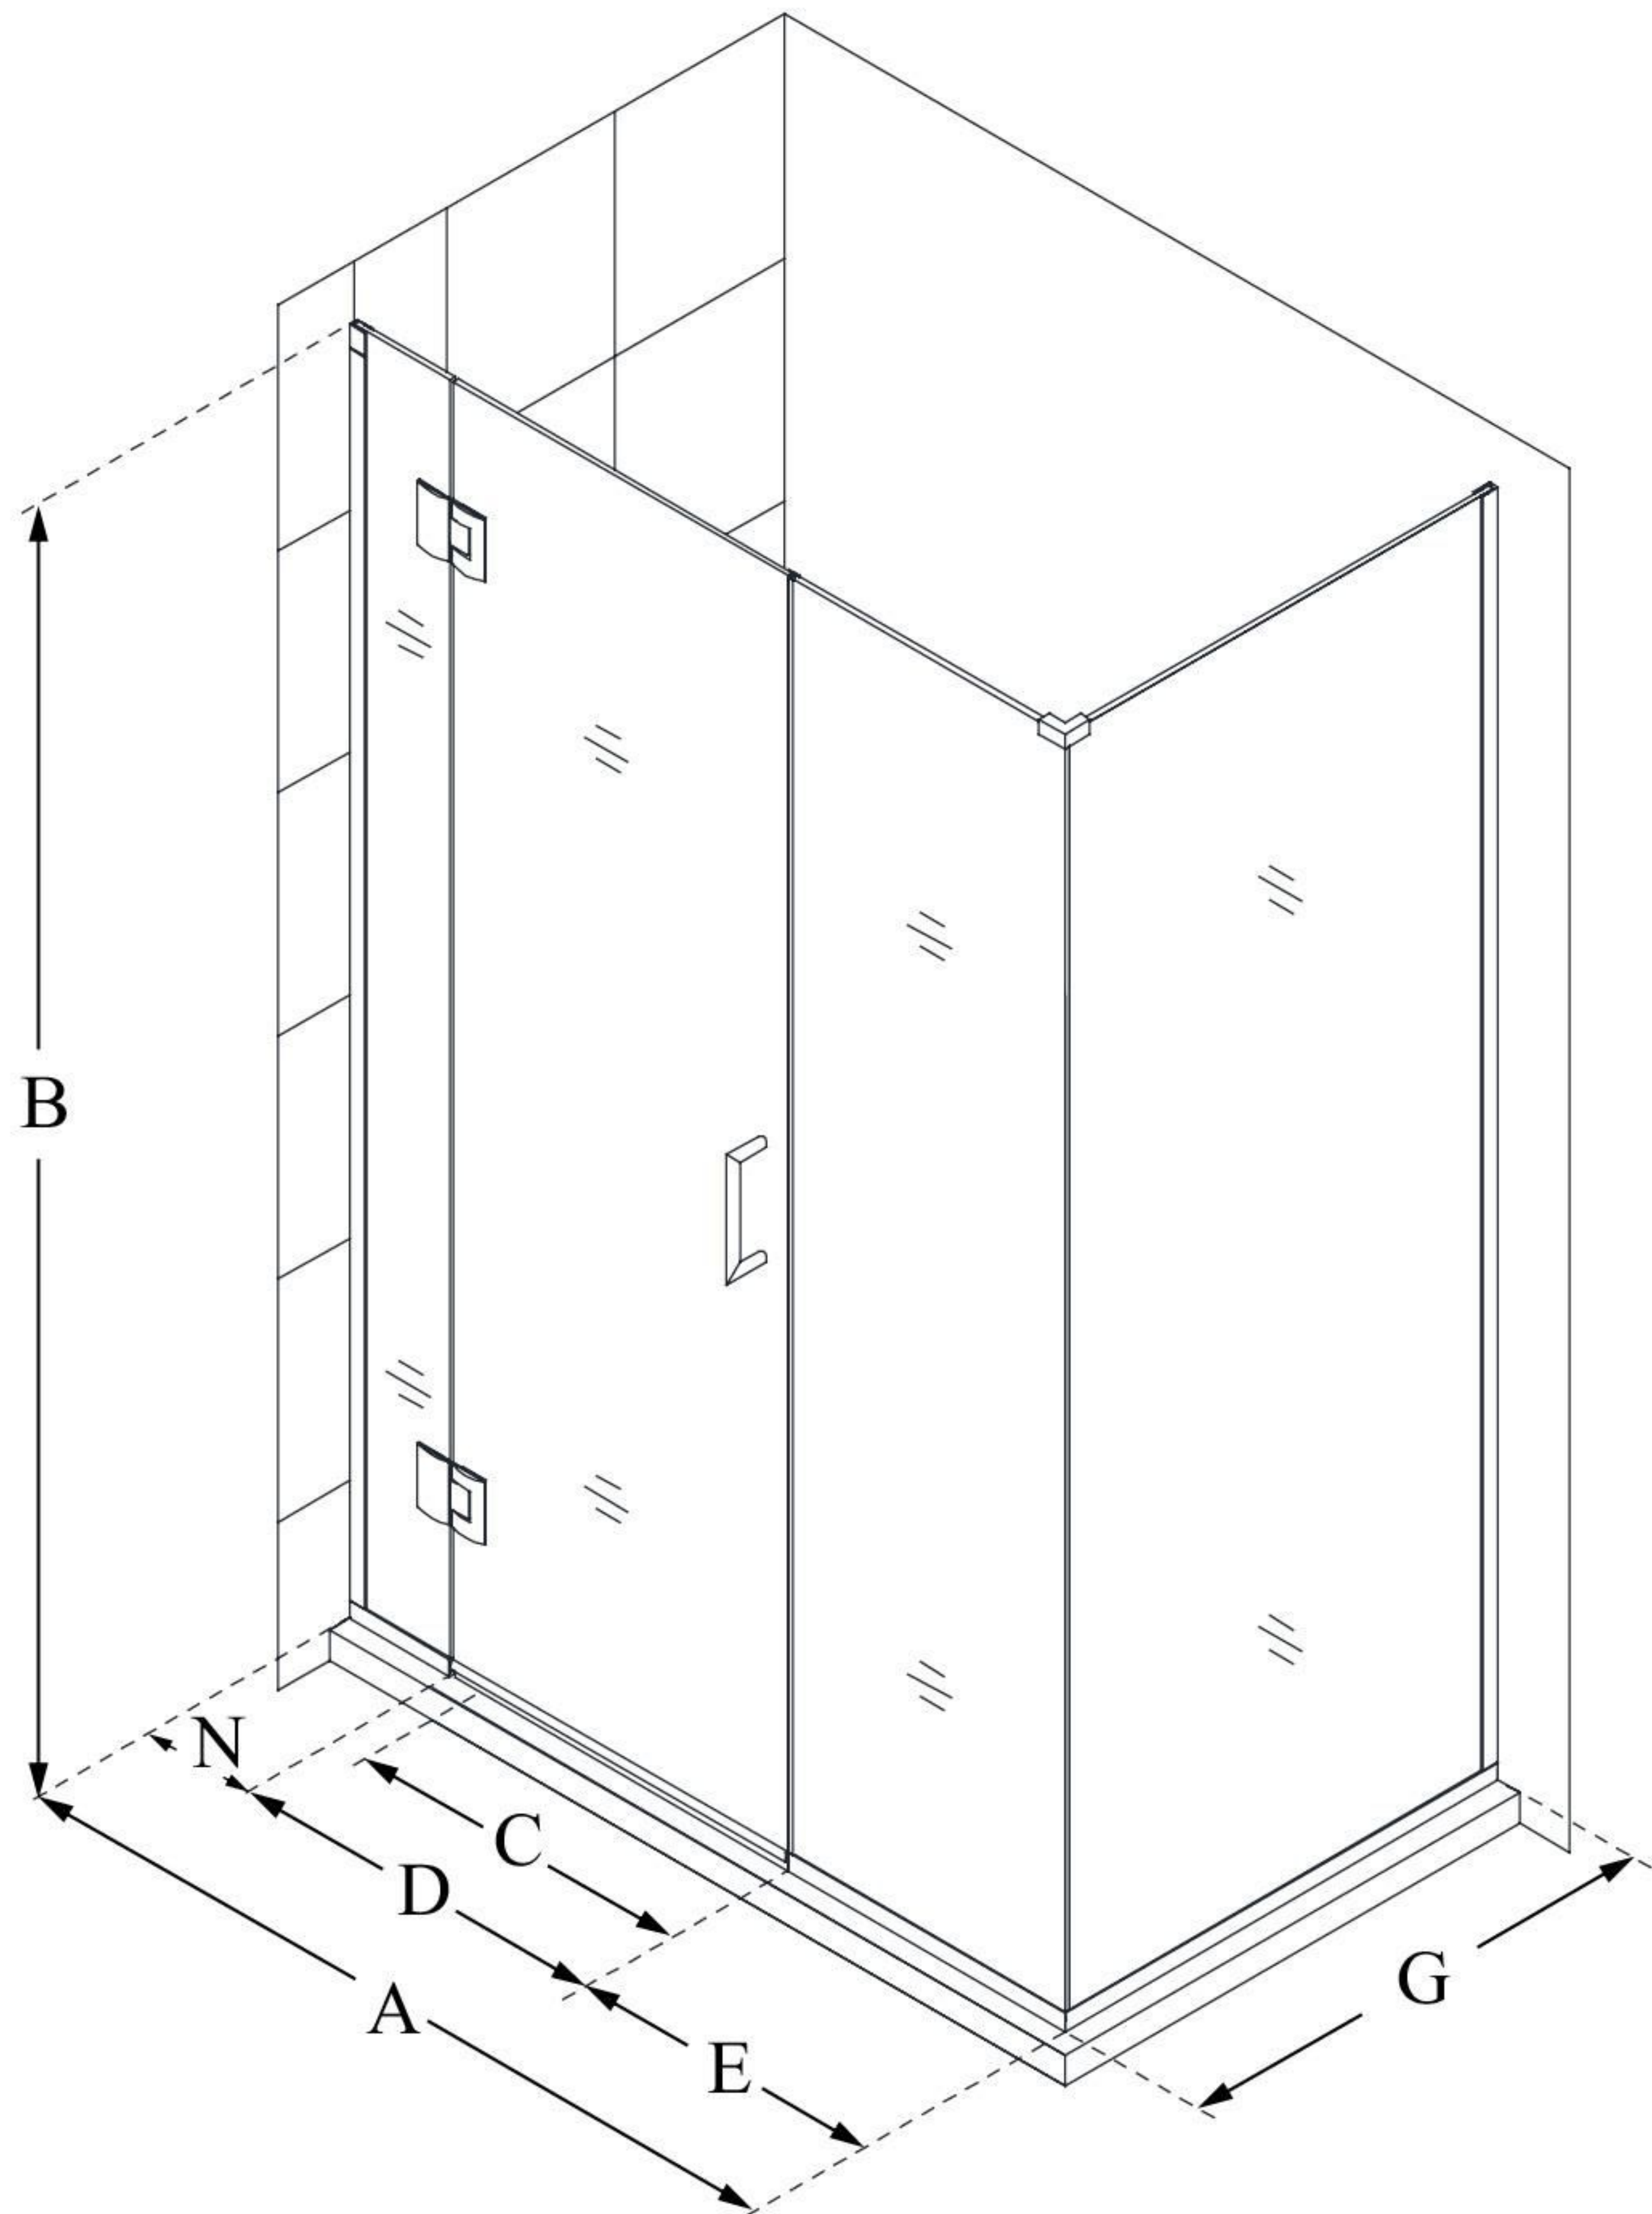

## UNIDOOR-X

DreamLine Unidoor-X 64" W x 30  
3/8" D x 72" H Frameless Hinged  
Shower Enclosure, Clear Glass

**SWING DOOR**

### CONFIGURATION DIMENSIONS:

**A: 64"**

MODEL WIDTH

**B: 72"**

MODEL HEIGHT

**C: 27"**

ACCESS WIDTH

**D: 28"**

DOOR WIDTH

**E: 30"**

INLINE PANEL WIDTH

**G: 30 3/8"**

RETURN PANEL WIDTH

**N: 6"**

HINGE PANEL WIDTH

DreamLine reserves the right to update or modify the hardware or materials pictured without prior notice for the purpose of product improvement and customer satisfaction.