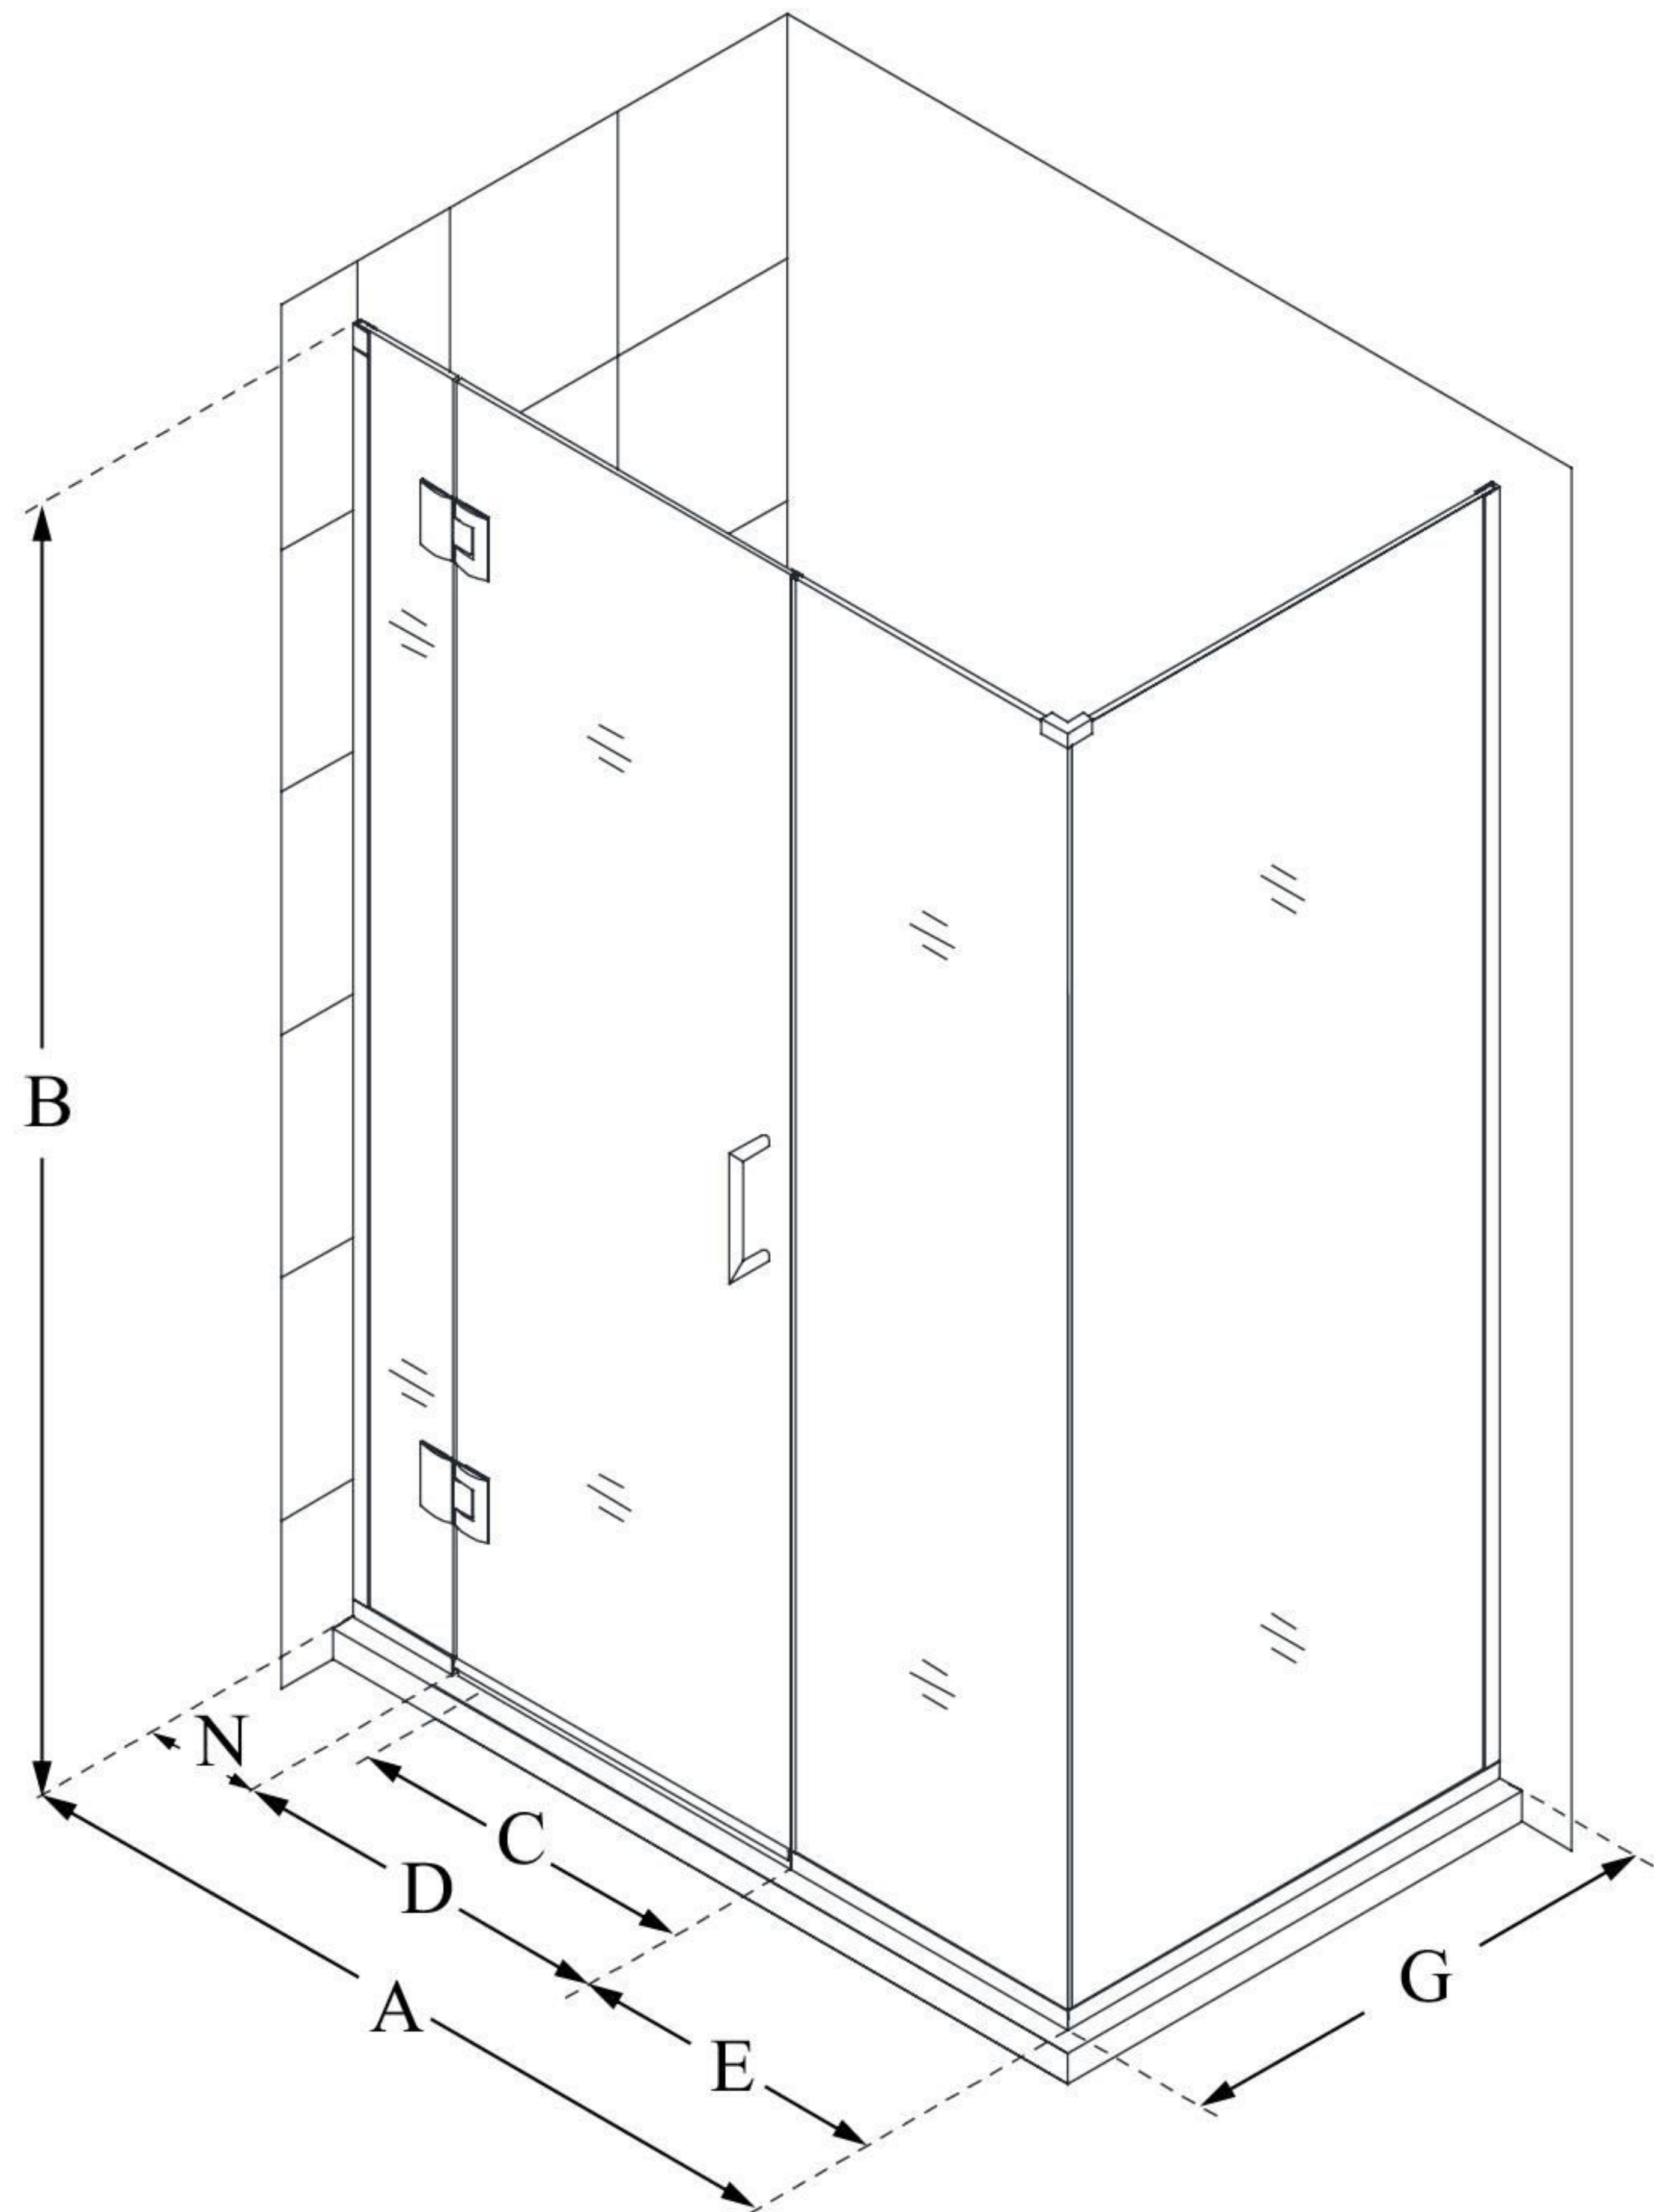

E1261430

UNIDOOR-X

DreamLine Unidoor-X 46" W x 30
3/8" D x 72" H Frameless Hinged
Shower Enclosure, Clear Glass

SWING DOOR

CONFIGURATION DIMENSIONS:

A: 46"

MODEL WIDTH

B: 72"

MODEL HEIGHT

C: 25"

ACCESS WIDTH

D: 26"

DOOR WIDTH

E: 14"

INLINE PANEL WIDTH

G: 30 3/8"

RETURN PANEL WIDTH

N: 6"

HINGE PANEL WIDTH

DreamLine reserves the right to update or modify the hardware or materials pictured without prior notice for the purpose of product improvement and customer satisfaction.