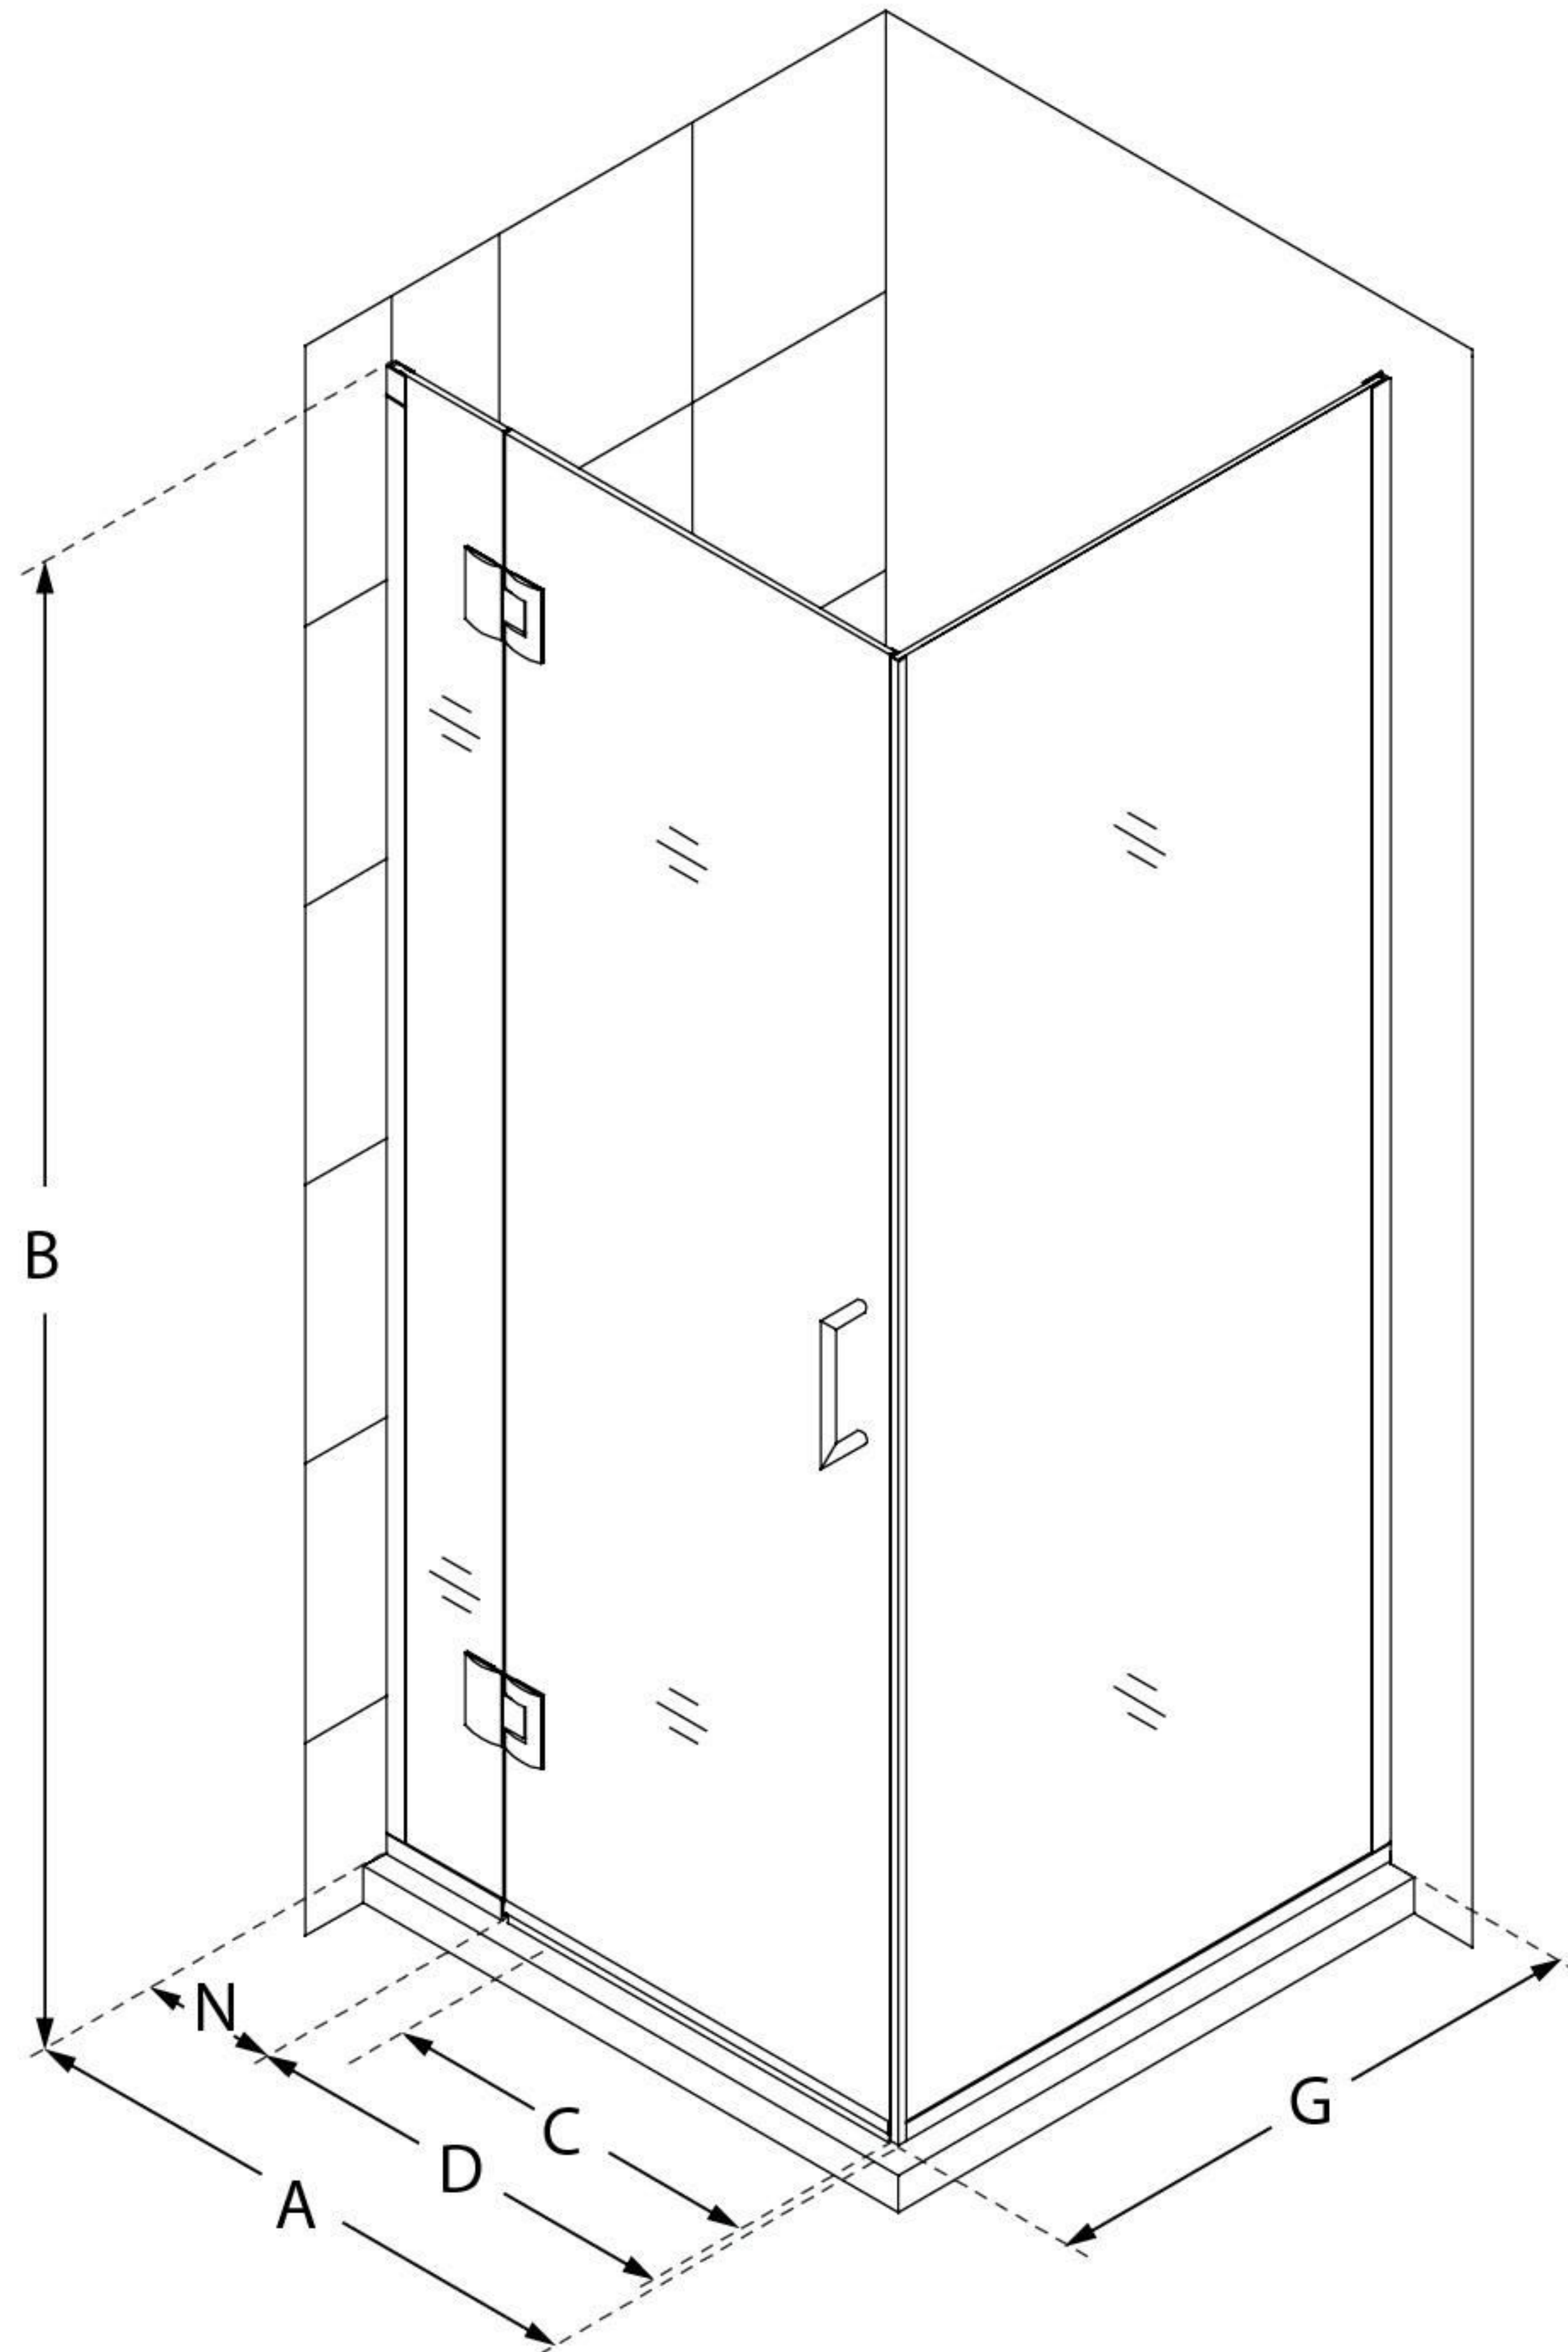

E12434

UNIDOOR-X

DreamLine Unidoor-X 30 3/8" W
x 34" D x 72" H Frameless Hinged
Shower Enclosure, Clear Glass

SWING DOOR

CONFIGURATION DIMENSIONS:

A: 30 3/8"

MODEL WIDTH

B: 72"

MODEL HEIGHT

C: 23"

ACCESS WIDTH

D: 24"

DOOR WIDTH

G: 34"

RETURN PANEL WIDTH

N: 6"

HINGE PANEL WIDTH

DreamLine reserves the right to update or modify the hardware or materials pictured without prior notice for the purpose of product improvement and customer satisfaction.