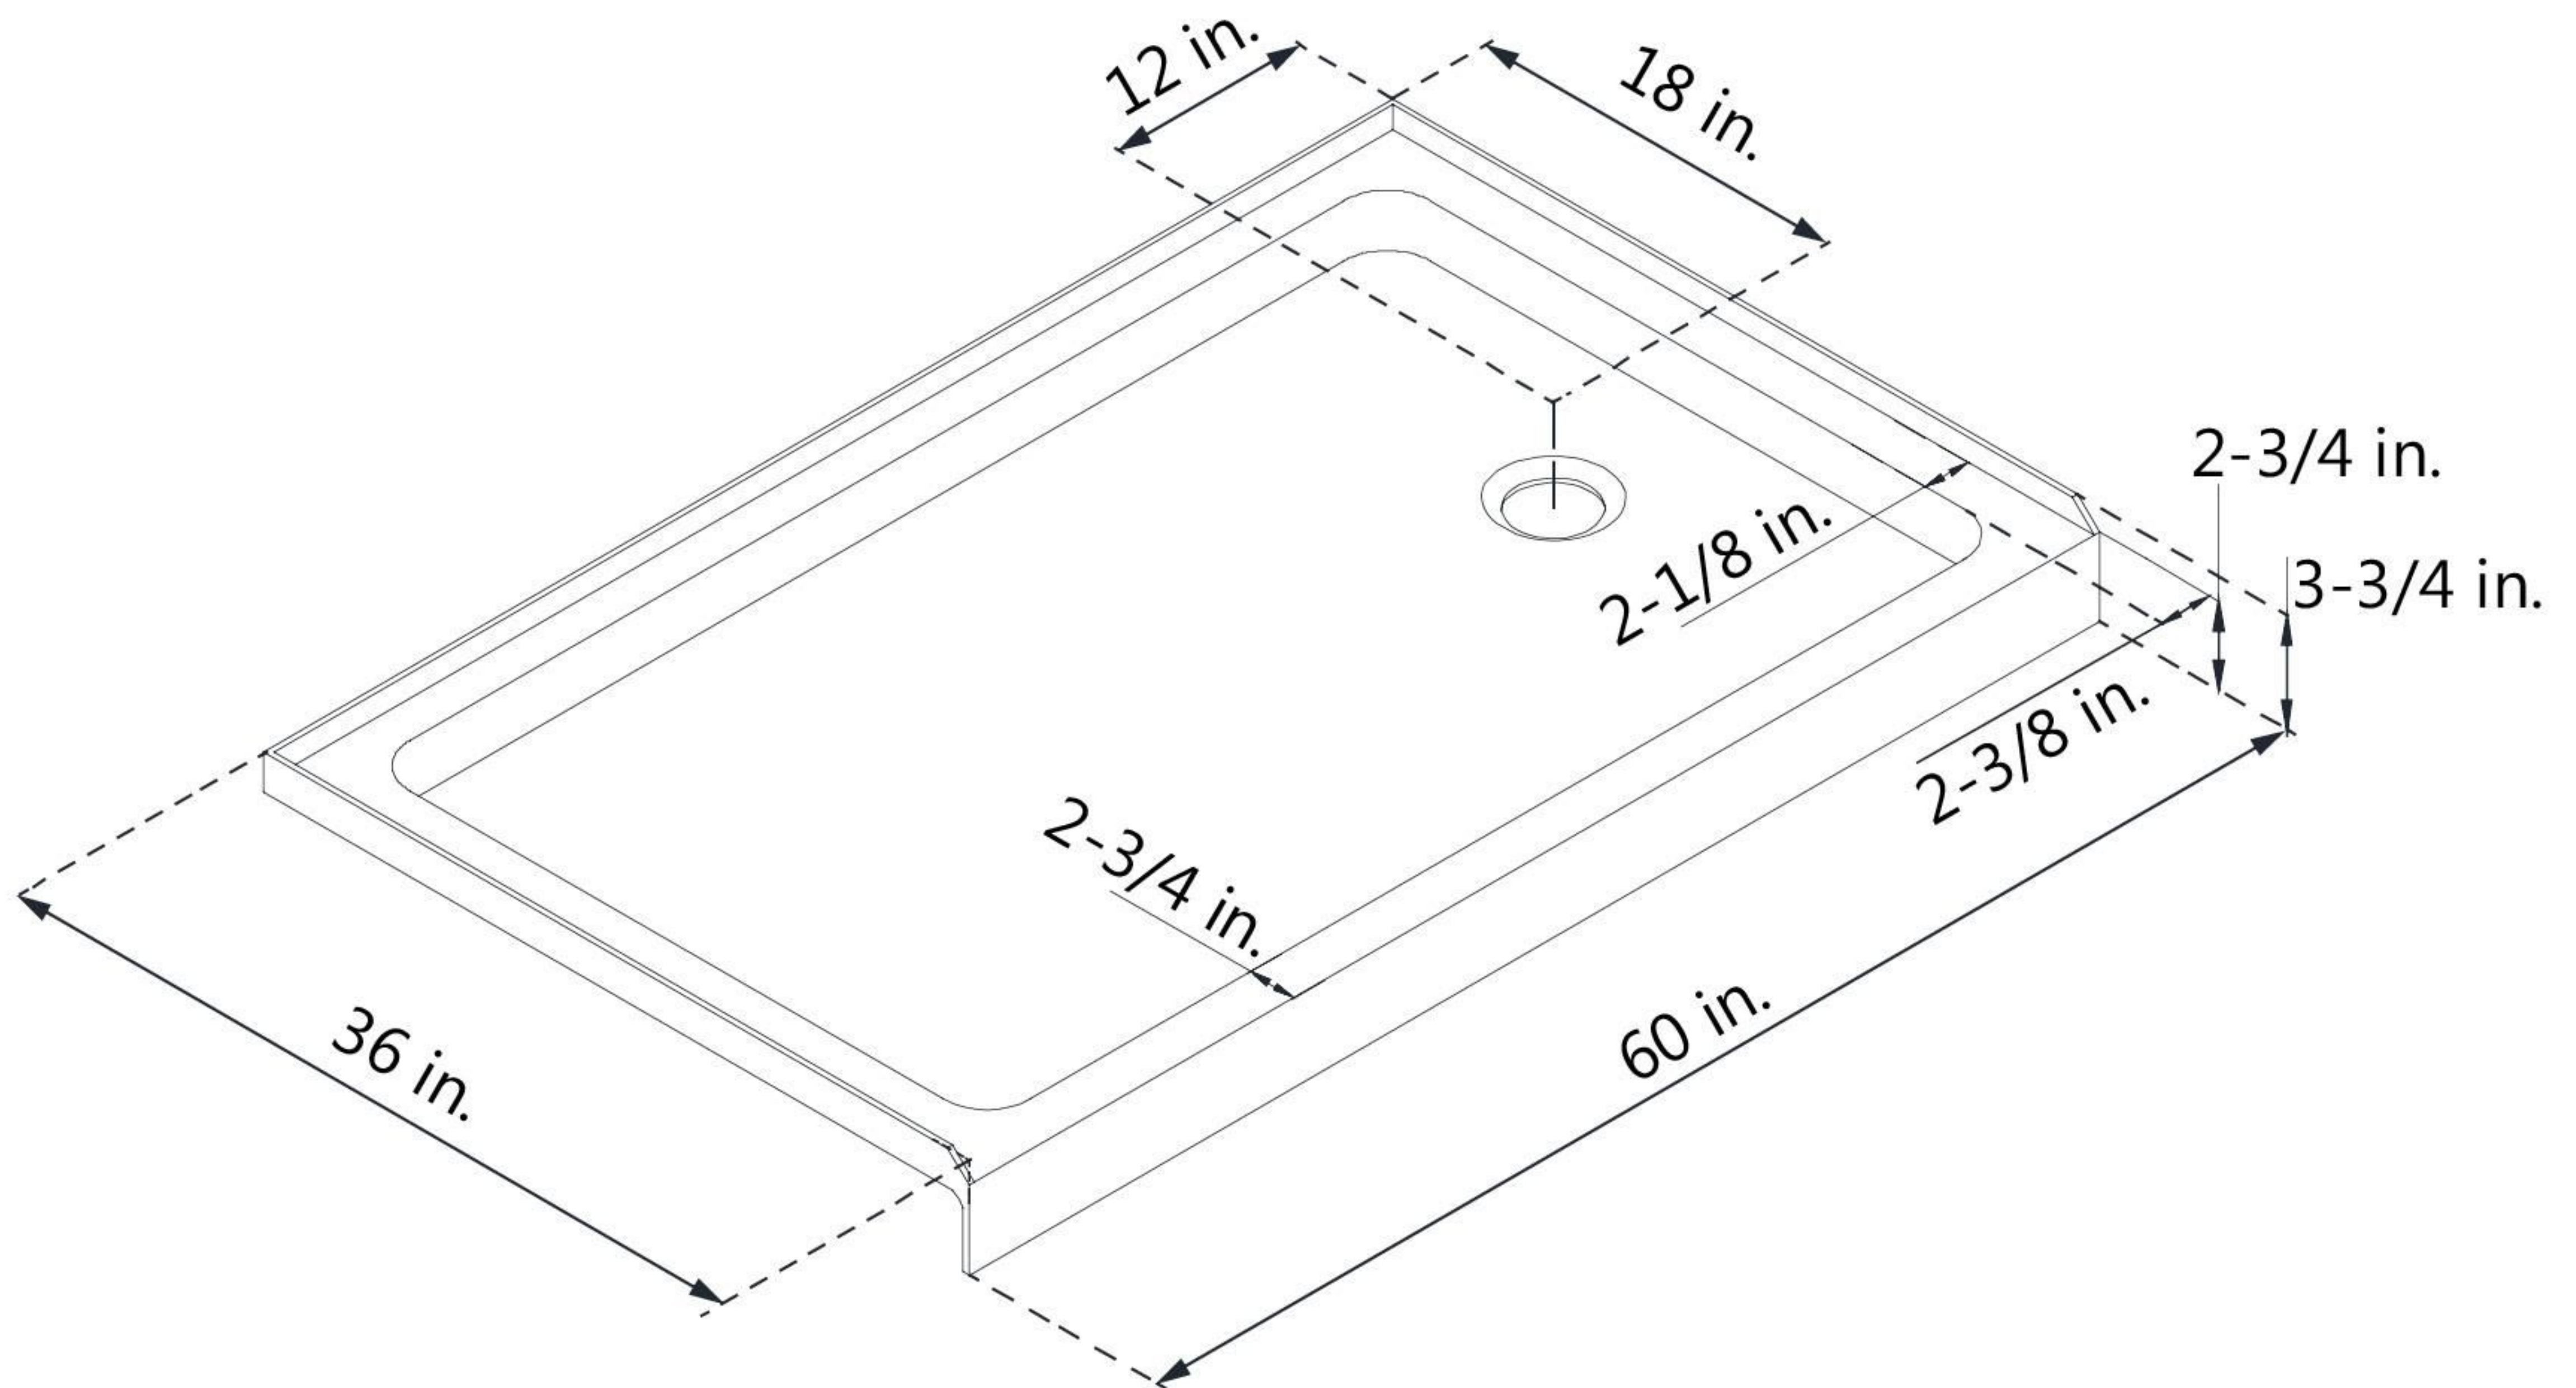

DLT-1136602

SLIMLINE SHOWERBASE

SINGLE THRESHOLD

RIGHT DRAIN

Drain Hole Specs

DreamLine reserves the right to update or modify the hardware or materials pictured without prior notice for the purpose of product improvement and customer satisfaction.