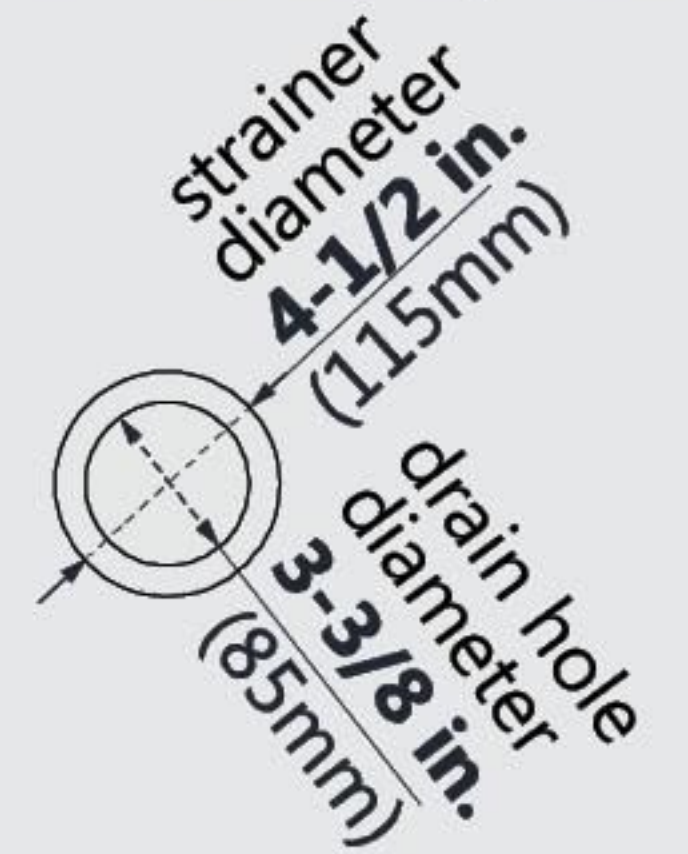

DLT-1136602

SLIMLINE SHOWERBASE

SINGLE THRESHOLD

RIGHT DRAIN

Drain Hole Specs

DreamLine reserves the right to update or modify the hardware or materials pictured without prior notice for the purpose of product improvement and customer satisfaction.