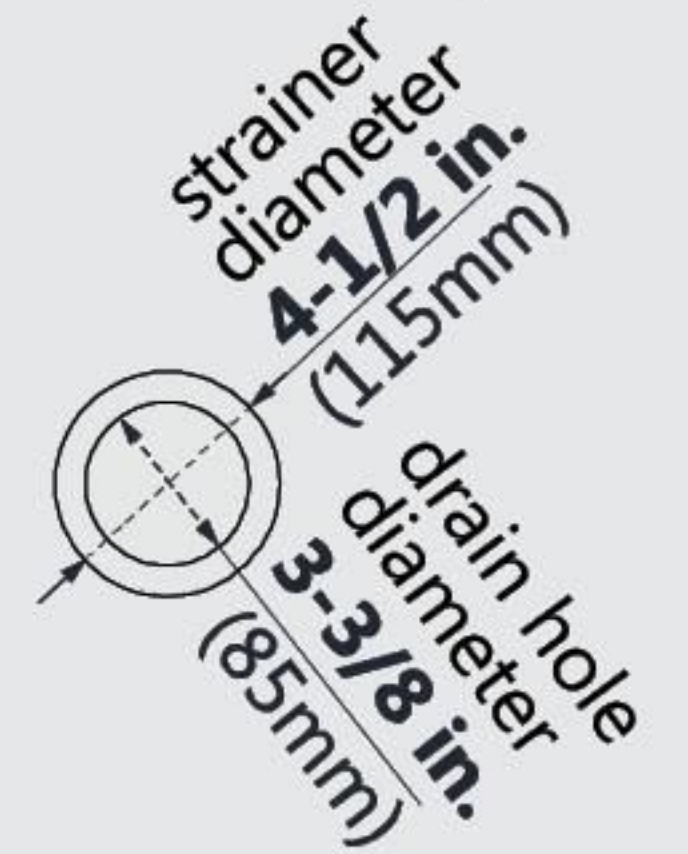

DLT-1136601

SLIMLINE SHOWERBASE

SINGLE THRESHOLD

LEFT DRAIN

Drain Hole Specs

DreamLine reserves the right to update or modify the hardware or materials pictured without prior notice for the purpose of product improvement and customer satisfaction.