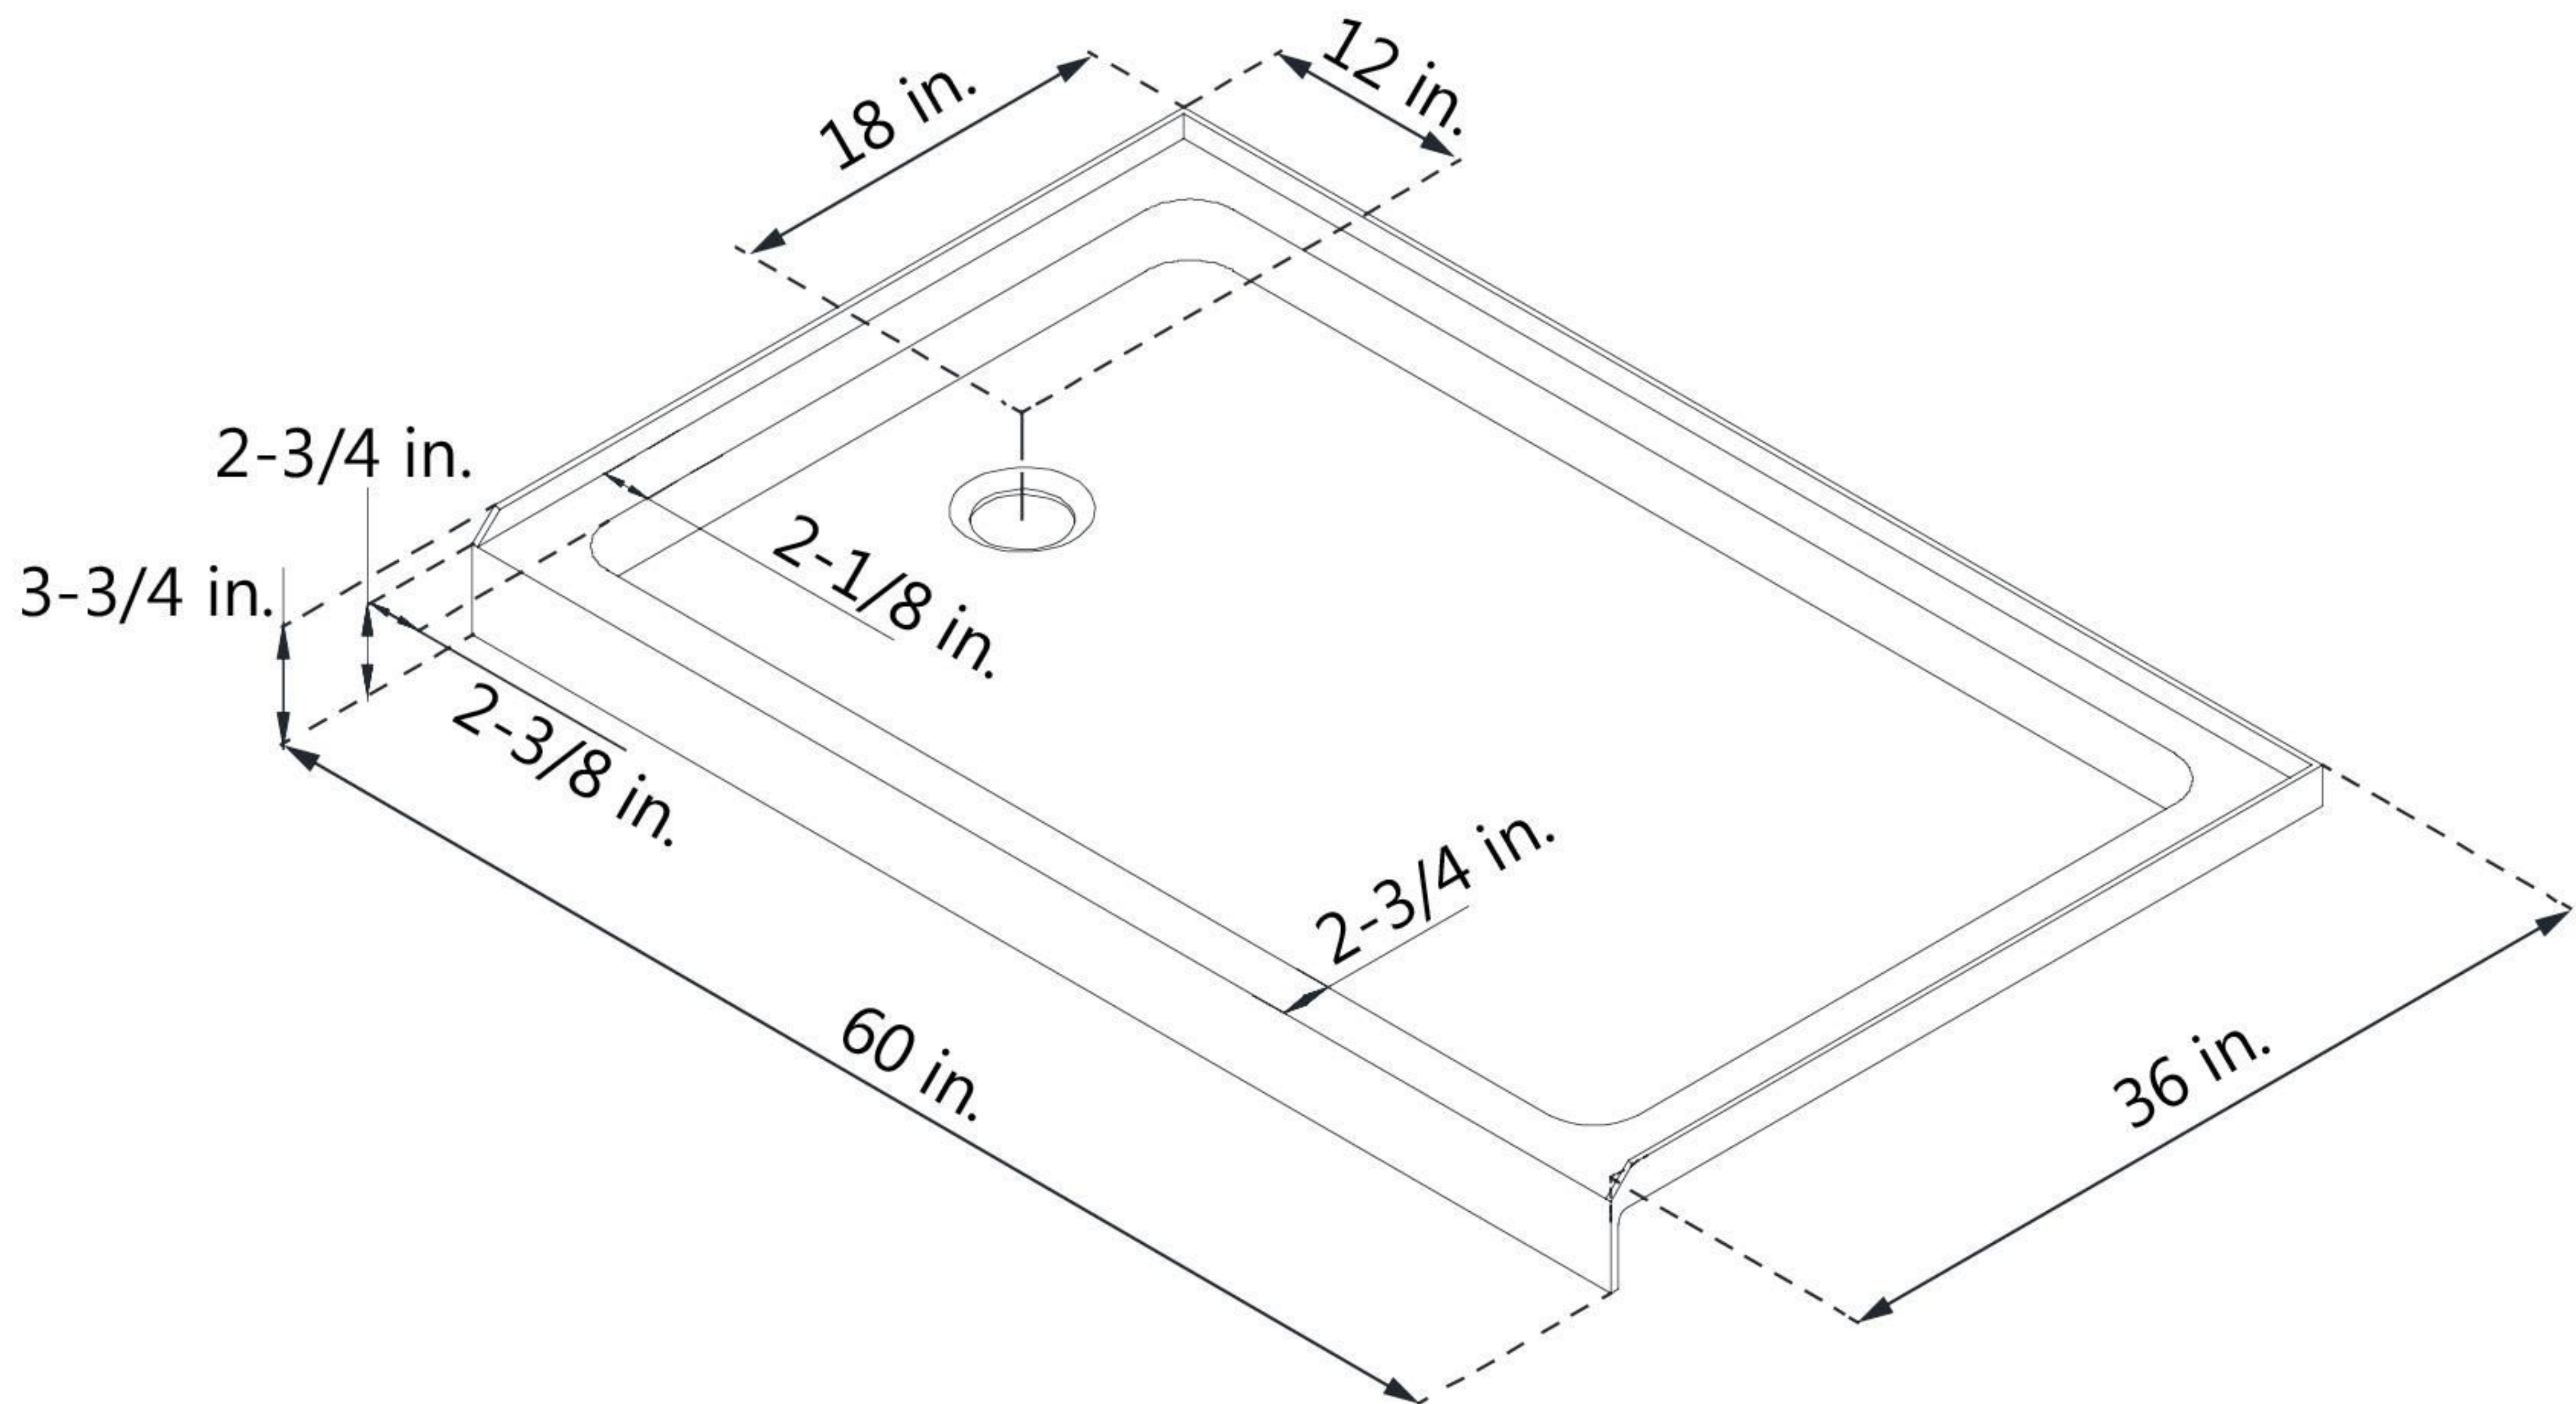

DLT-1136601

SLIMLINE SHOWERBASE

SINGLE THRESHOLD

LEFT DRAIN

Drain Hole Specs

DreamLine reserves the right to update or modify the hardware or materials pictured without prior notice for the purpose of product improvement and customer satisfaction.