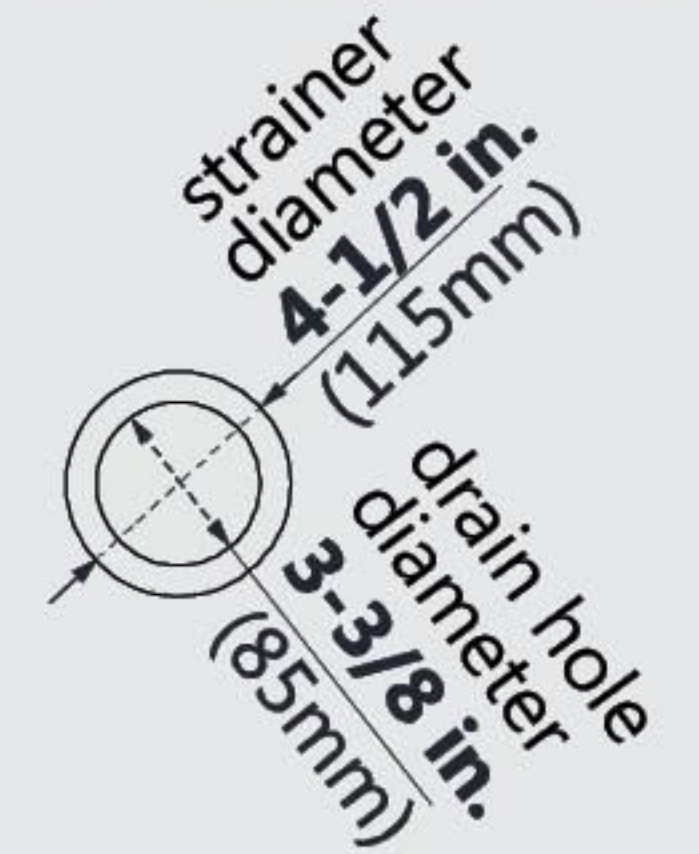

DLT-1134600

SLIMLINE SHOWERBASE

SINGLE THRESHOLD

CENTER DRAIN

Drain Hole Specs

DreamLine reserves the right to update or modify the hardware or materials pictured without prior notice for the purpose of product improvement and customer satisfaction.