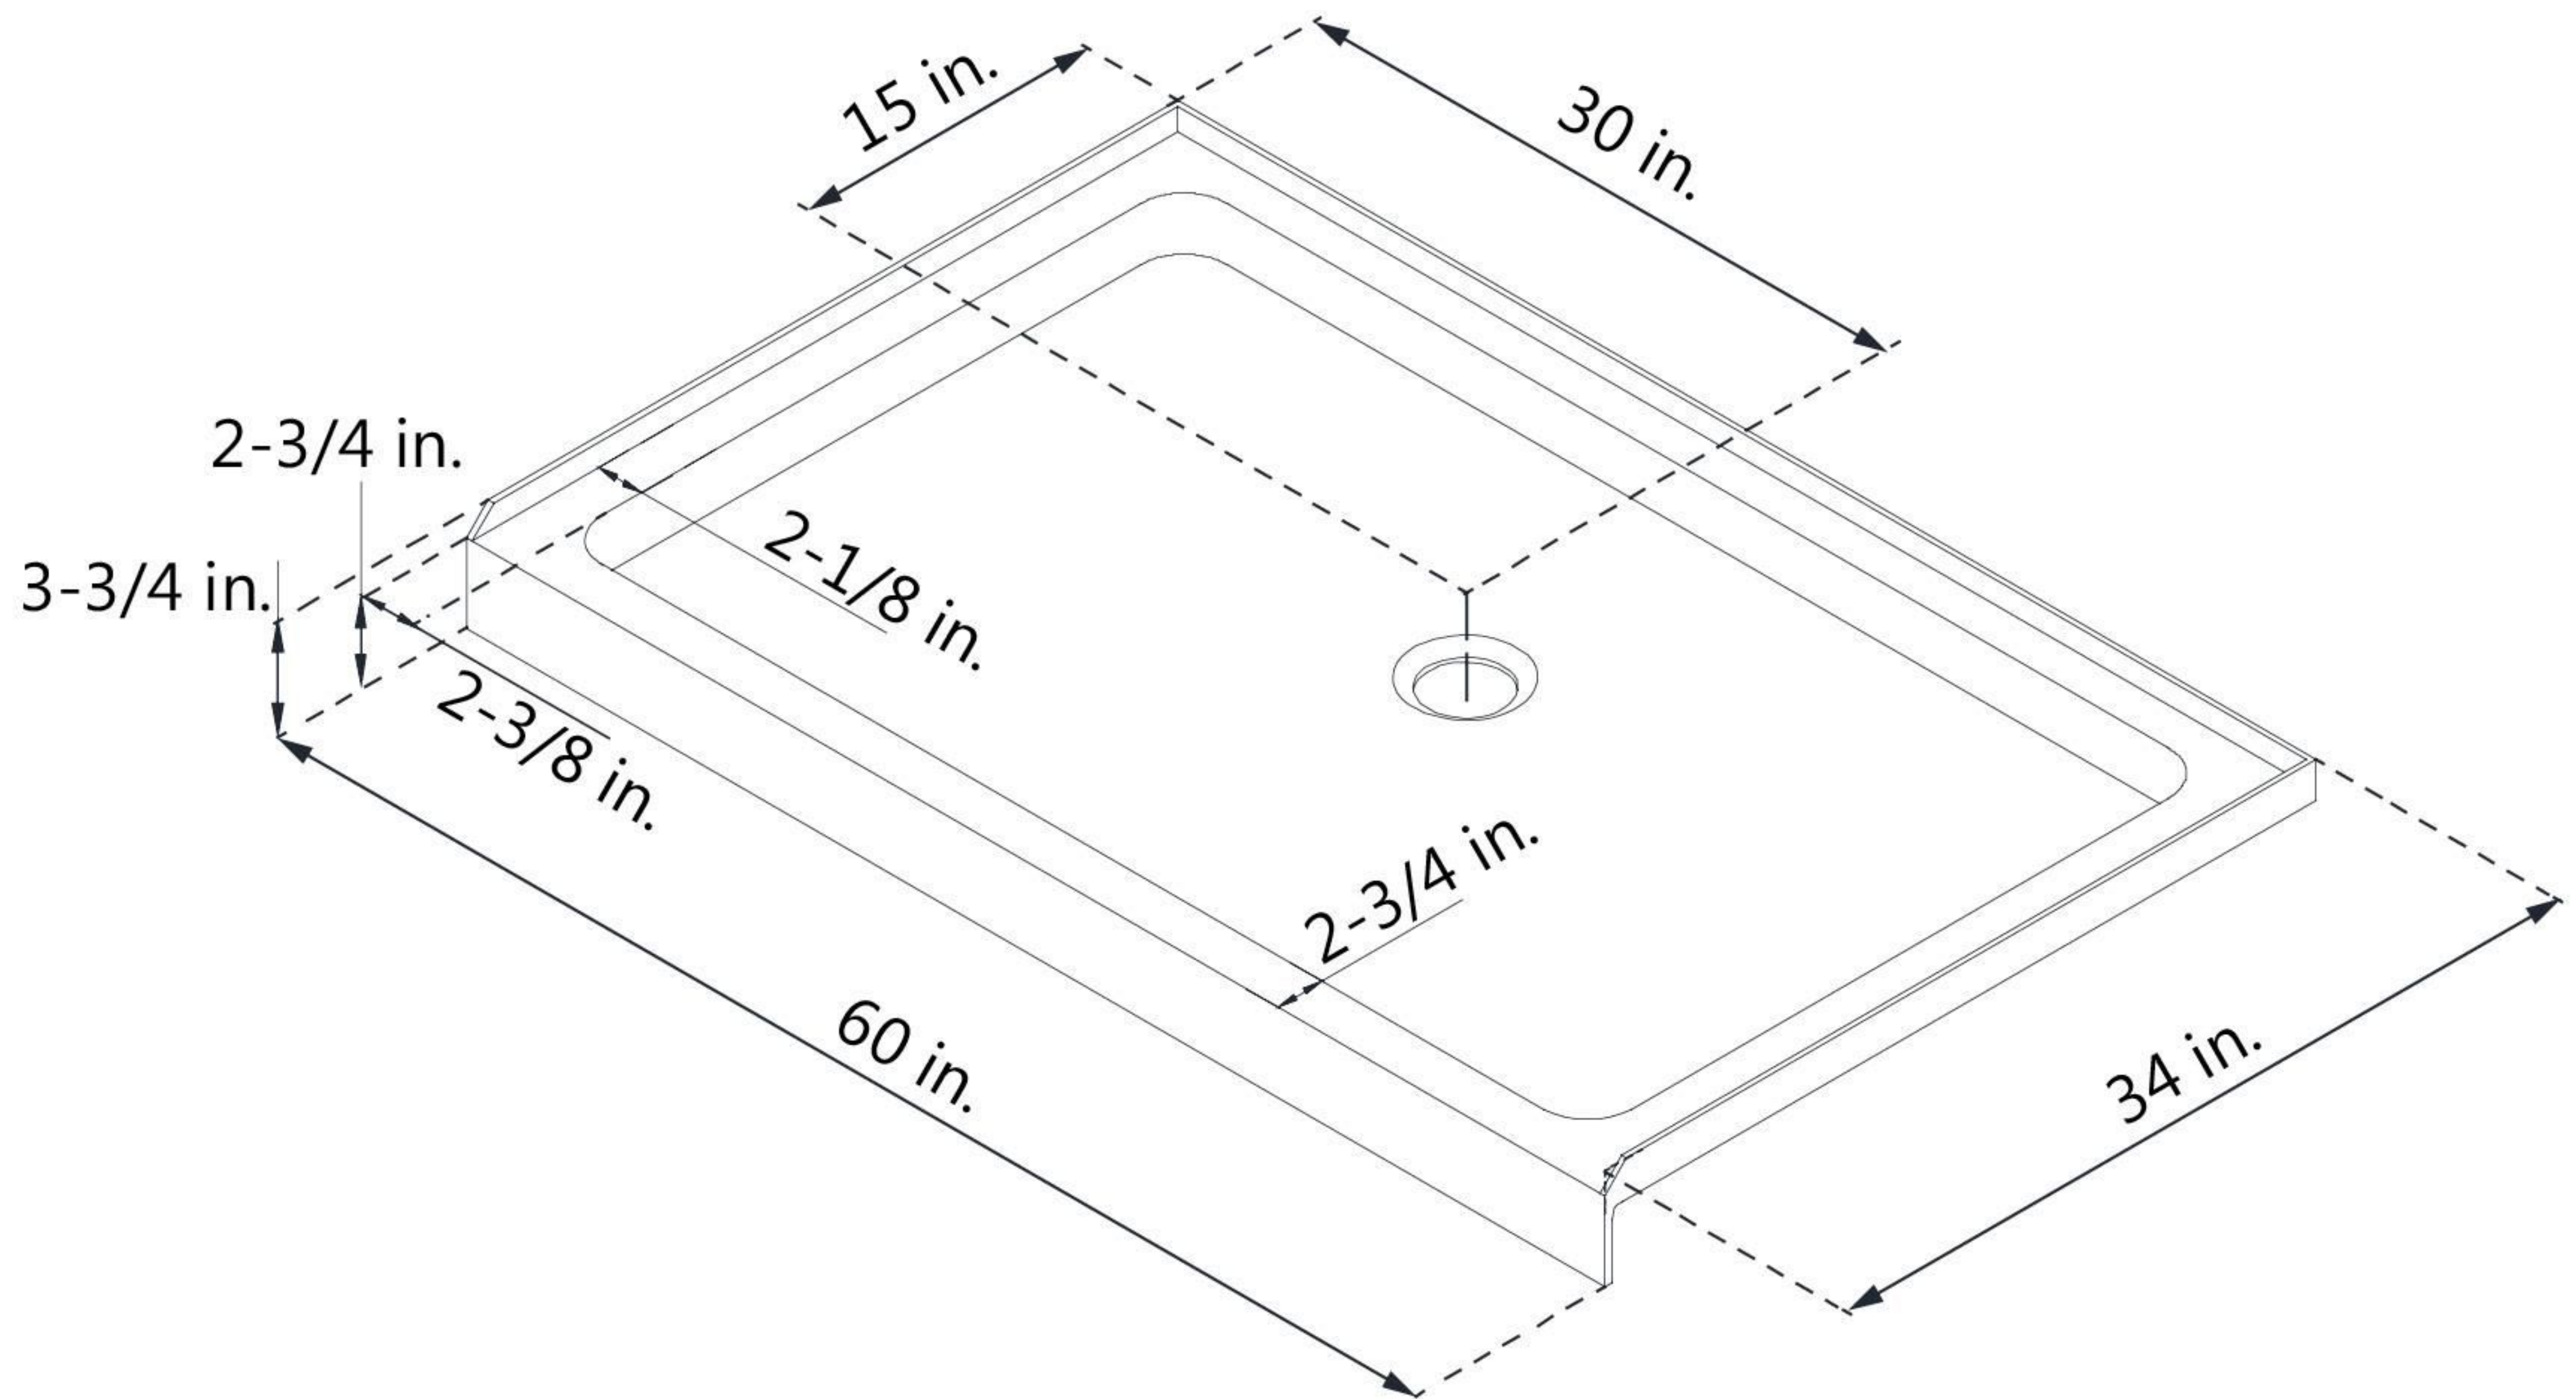

DLT-1134600

SLIMLINE SHOWERBASE

SINGLE THRESHOLD

CENTER DRAIN

Drain Hole Specs

DreamLine reserves the right to update or modify the hardware or materials pictured without prior notice for the purpose of product improvement and customer satisfaction.