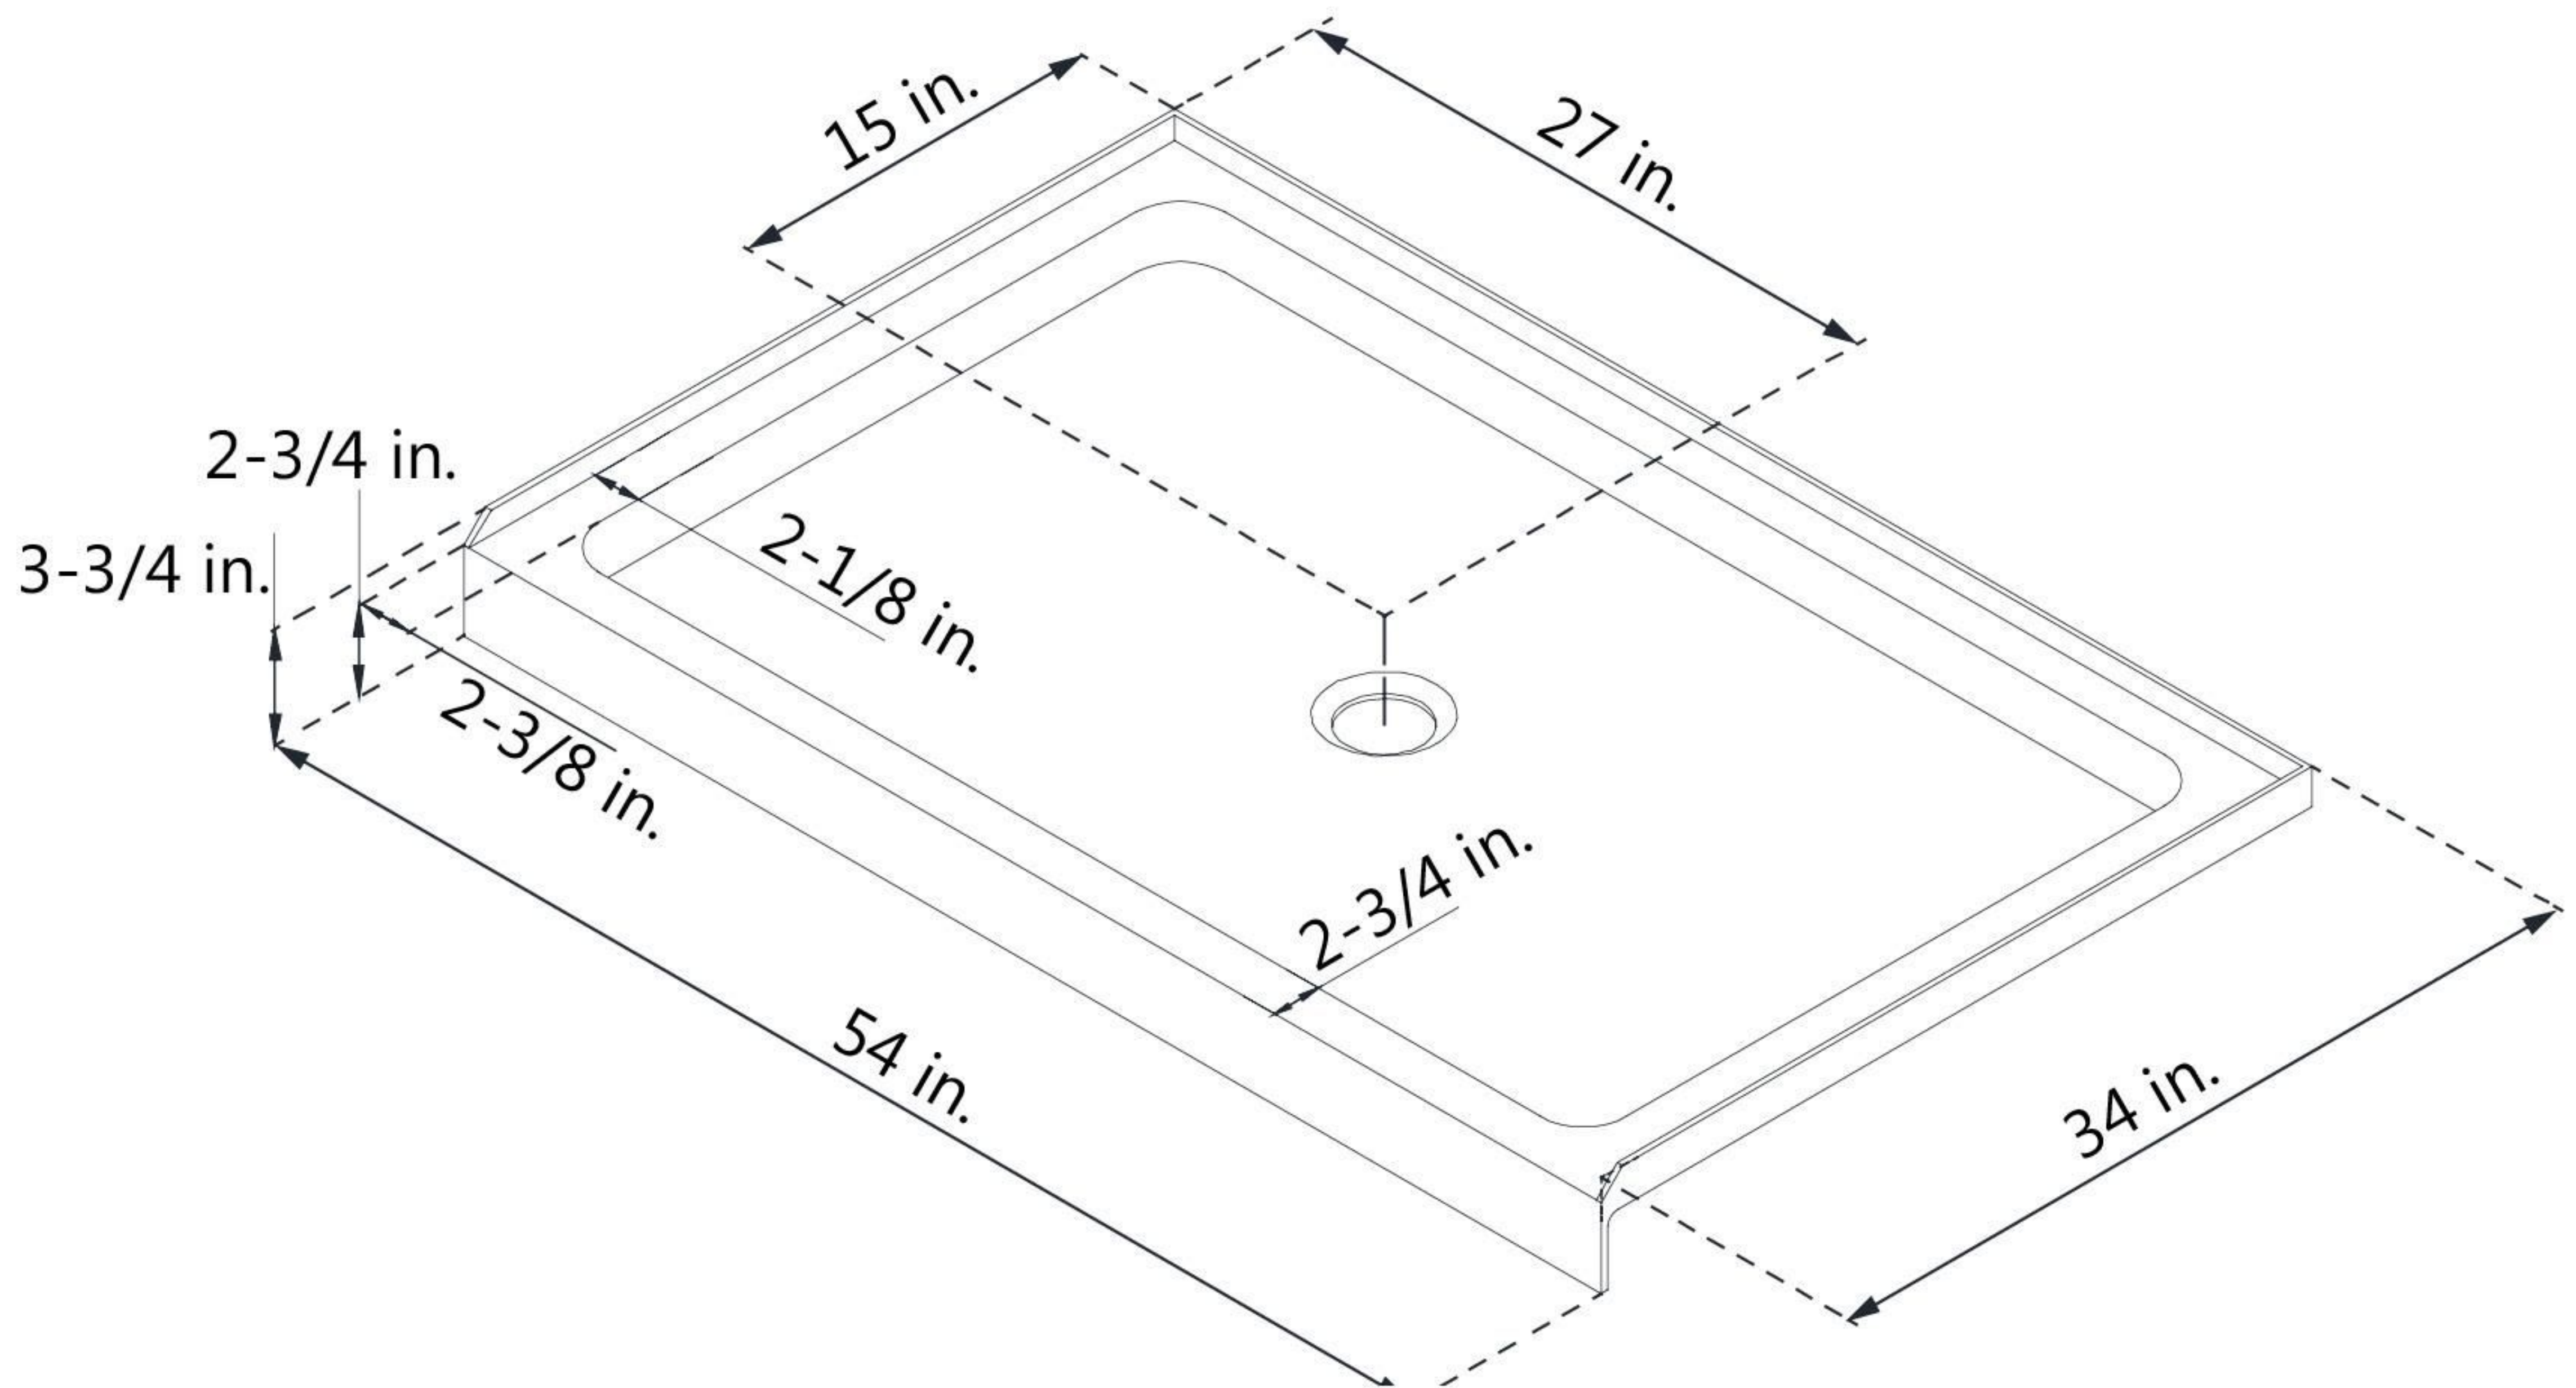

DLT-1134540

SLIMLINE SHOWERBASE

SINGLE THRESHOLD

CENTER DRAIN

Drain Hole Specs

DreamLine reserves the right to update or modify the hardware or materials pictured without prior notice for the purpose of product improvement and customer satisfaction.