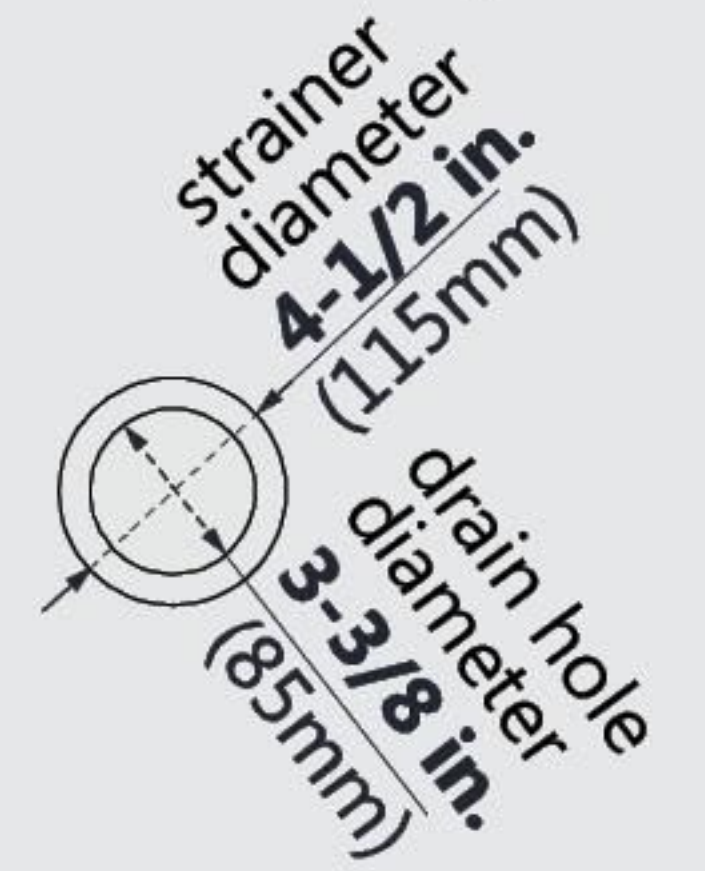

DLT-1134540

SLIMLINE SHOWERBASE

SINGLE THRESHOLD

CENTER DRAIN

Drain Hole Specs

DreamLine reserves the right to update or modify the hardware or materials pictured without prior notice for the purpose of product improvement and customer satisfaction.