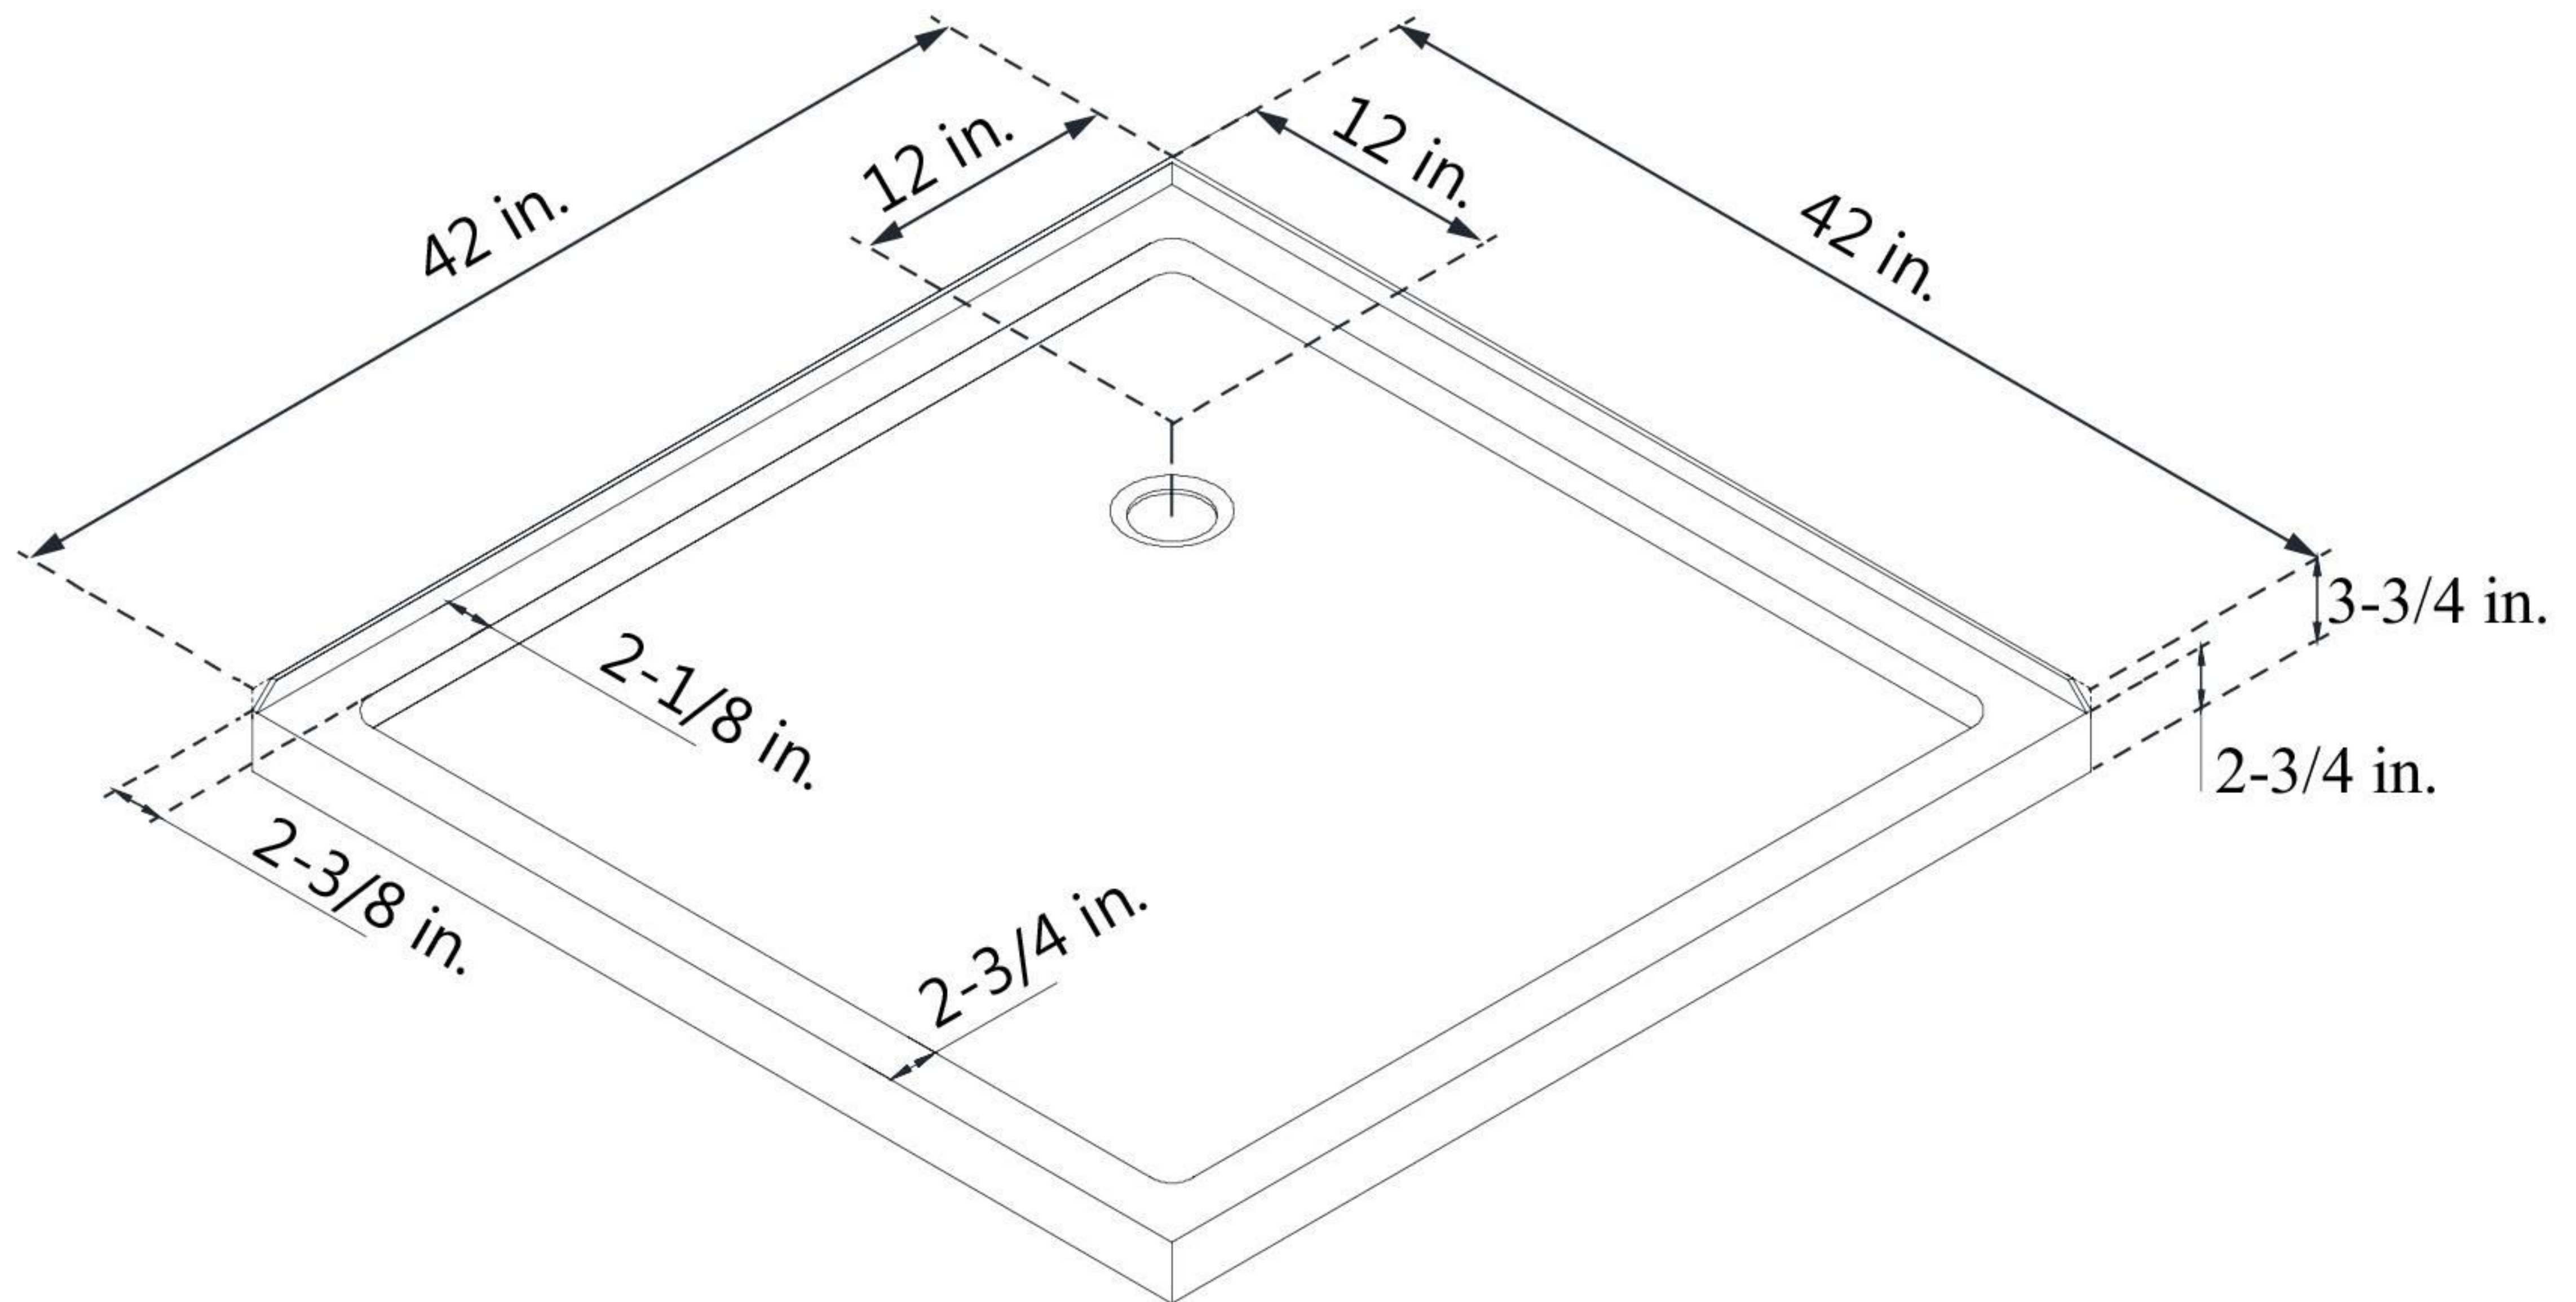

DLT-1042420 SLIMLINE SHOWERBASE DOUBLE THRESHOLD

CORNER DRAIN

Drain Hole Specs

DreamLine reserves the right to update or modify the hardware or materials pictured without prior notice for the purpose of product improvement and customer satisfaction.