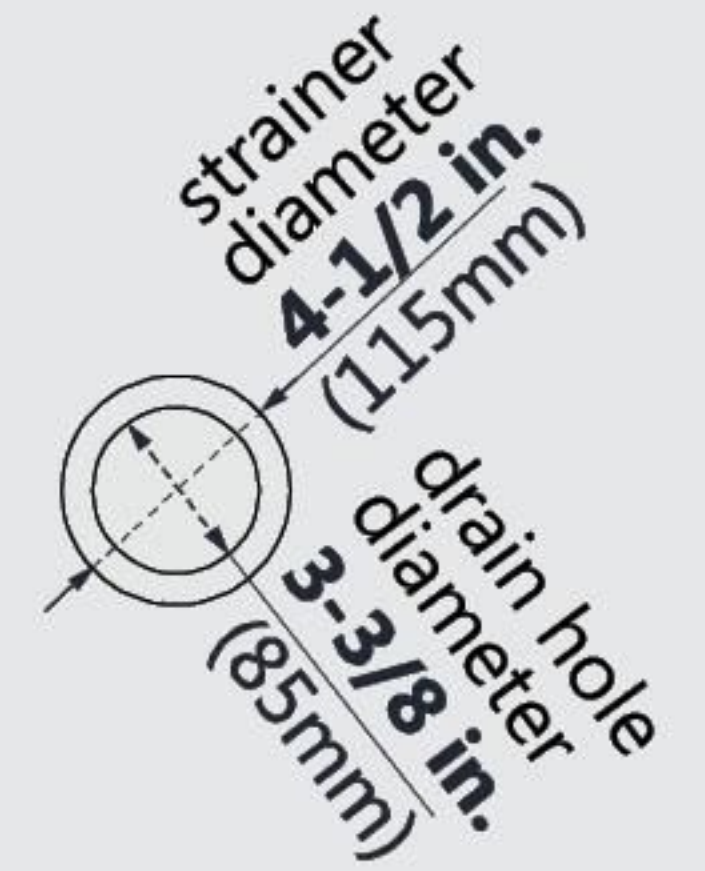

DLT-1042420 SLIMLINE SHOWERBASE DOUBLE THRESHOLD

CORNER DRAIN

Drain Hole Specs

DreamLine reserves the right to update or modify the hardware or materials pictured without prior notice for the purpose of product improvement and customer satisfaction.