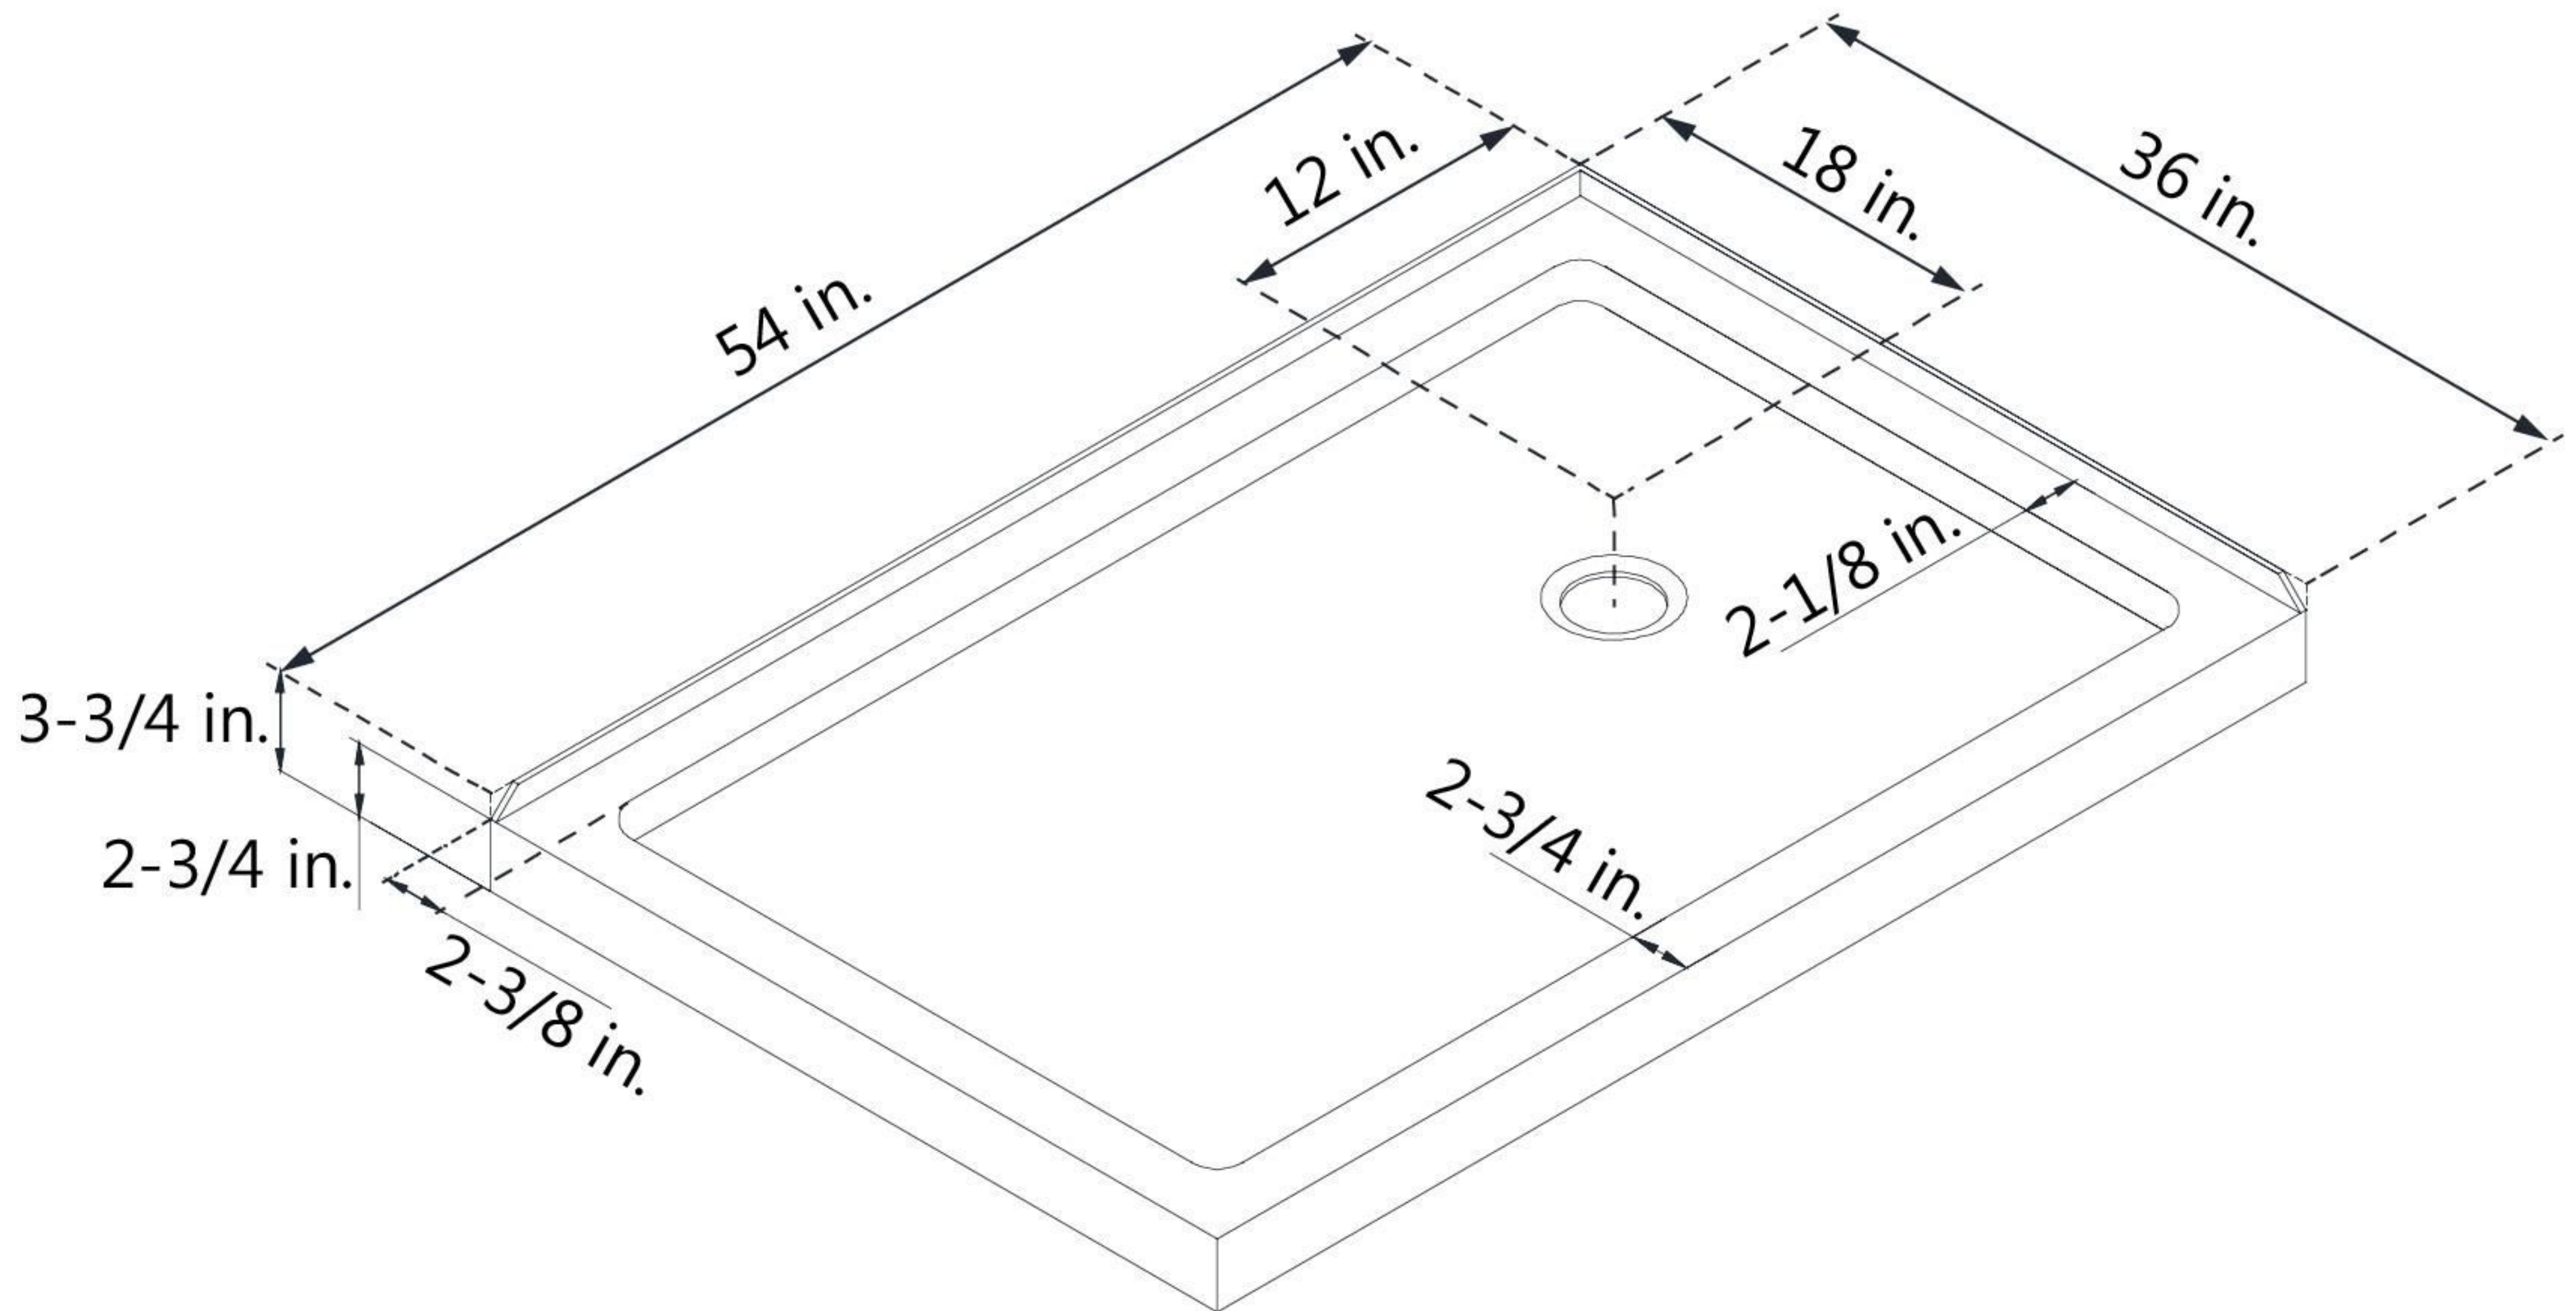

DLT-1036542

SLIMLINE SHOWERBASE

DOUBLE THRESHOLD

RIGHT DRAIN

Drain Hole Specs

DreamLine reserves the right to update or modify the hardware or materials pictured without prior notice for the purpose of product improvement and customer satisfaction.