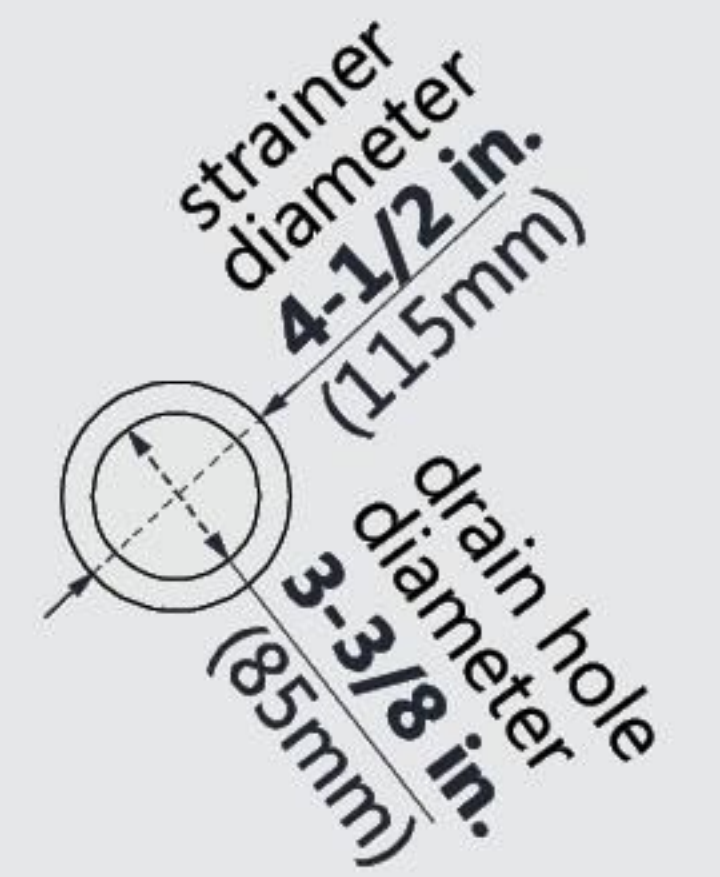

DLT-1036542

SLIMLINE SHOWERBASE

DOUBLE THRESHOLD

RIGHT DRAIN

Drain Hole Specs

DreamLine reserves the right to update or modify the hardware or materials pictured without prior notice for the purpose of product improvement and customer satisfaction.