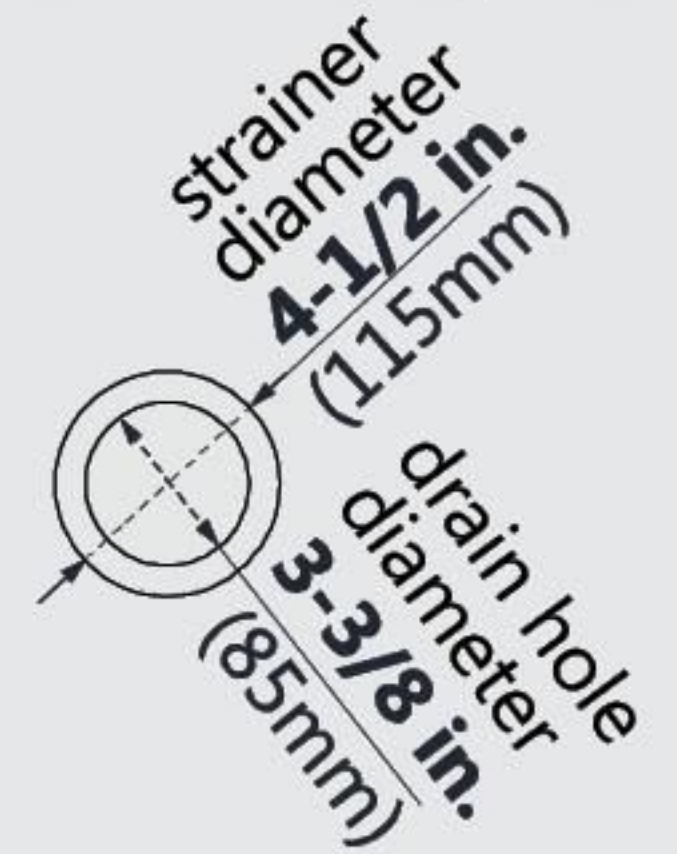

DLT-1036482 SLIMLINE SHOWERBASE DOUBLE THRESHOLD

RIGHT DRAIN

Drain Hole Specs

DreamLine reserves the right to update or modify the hardware or materials pictured without prior notice for the purpose of product improvement and customer satisfaction.