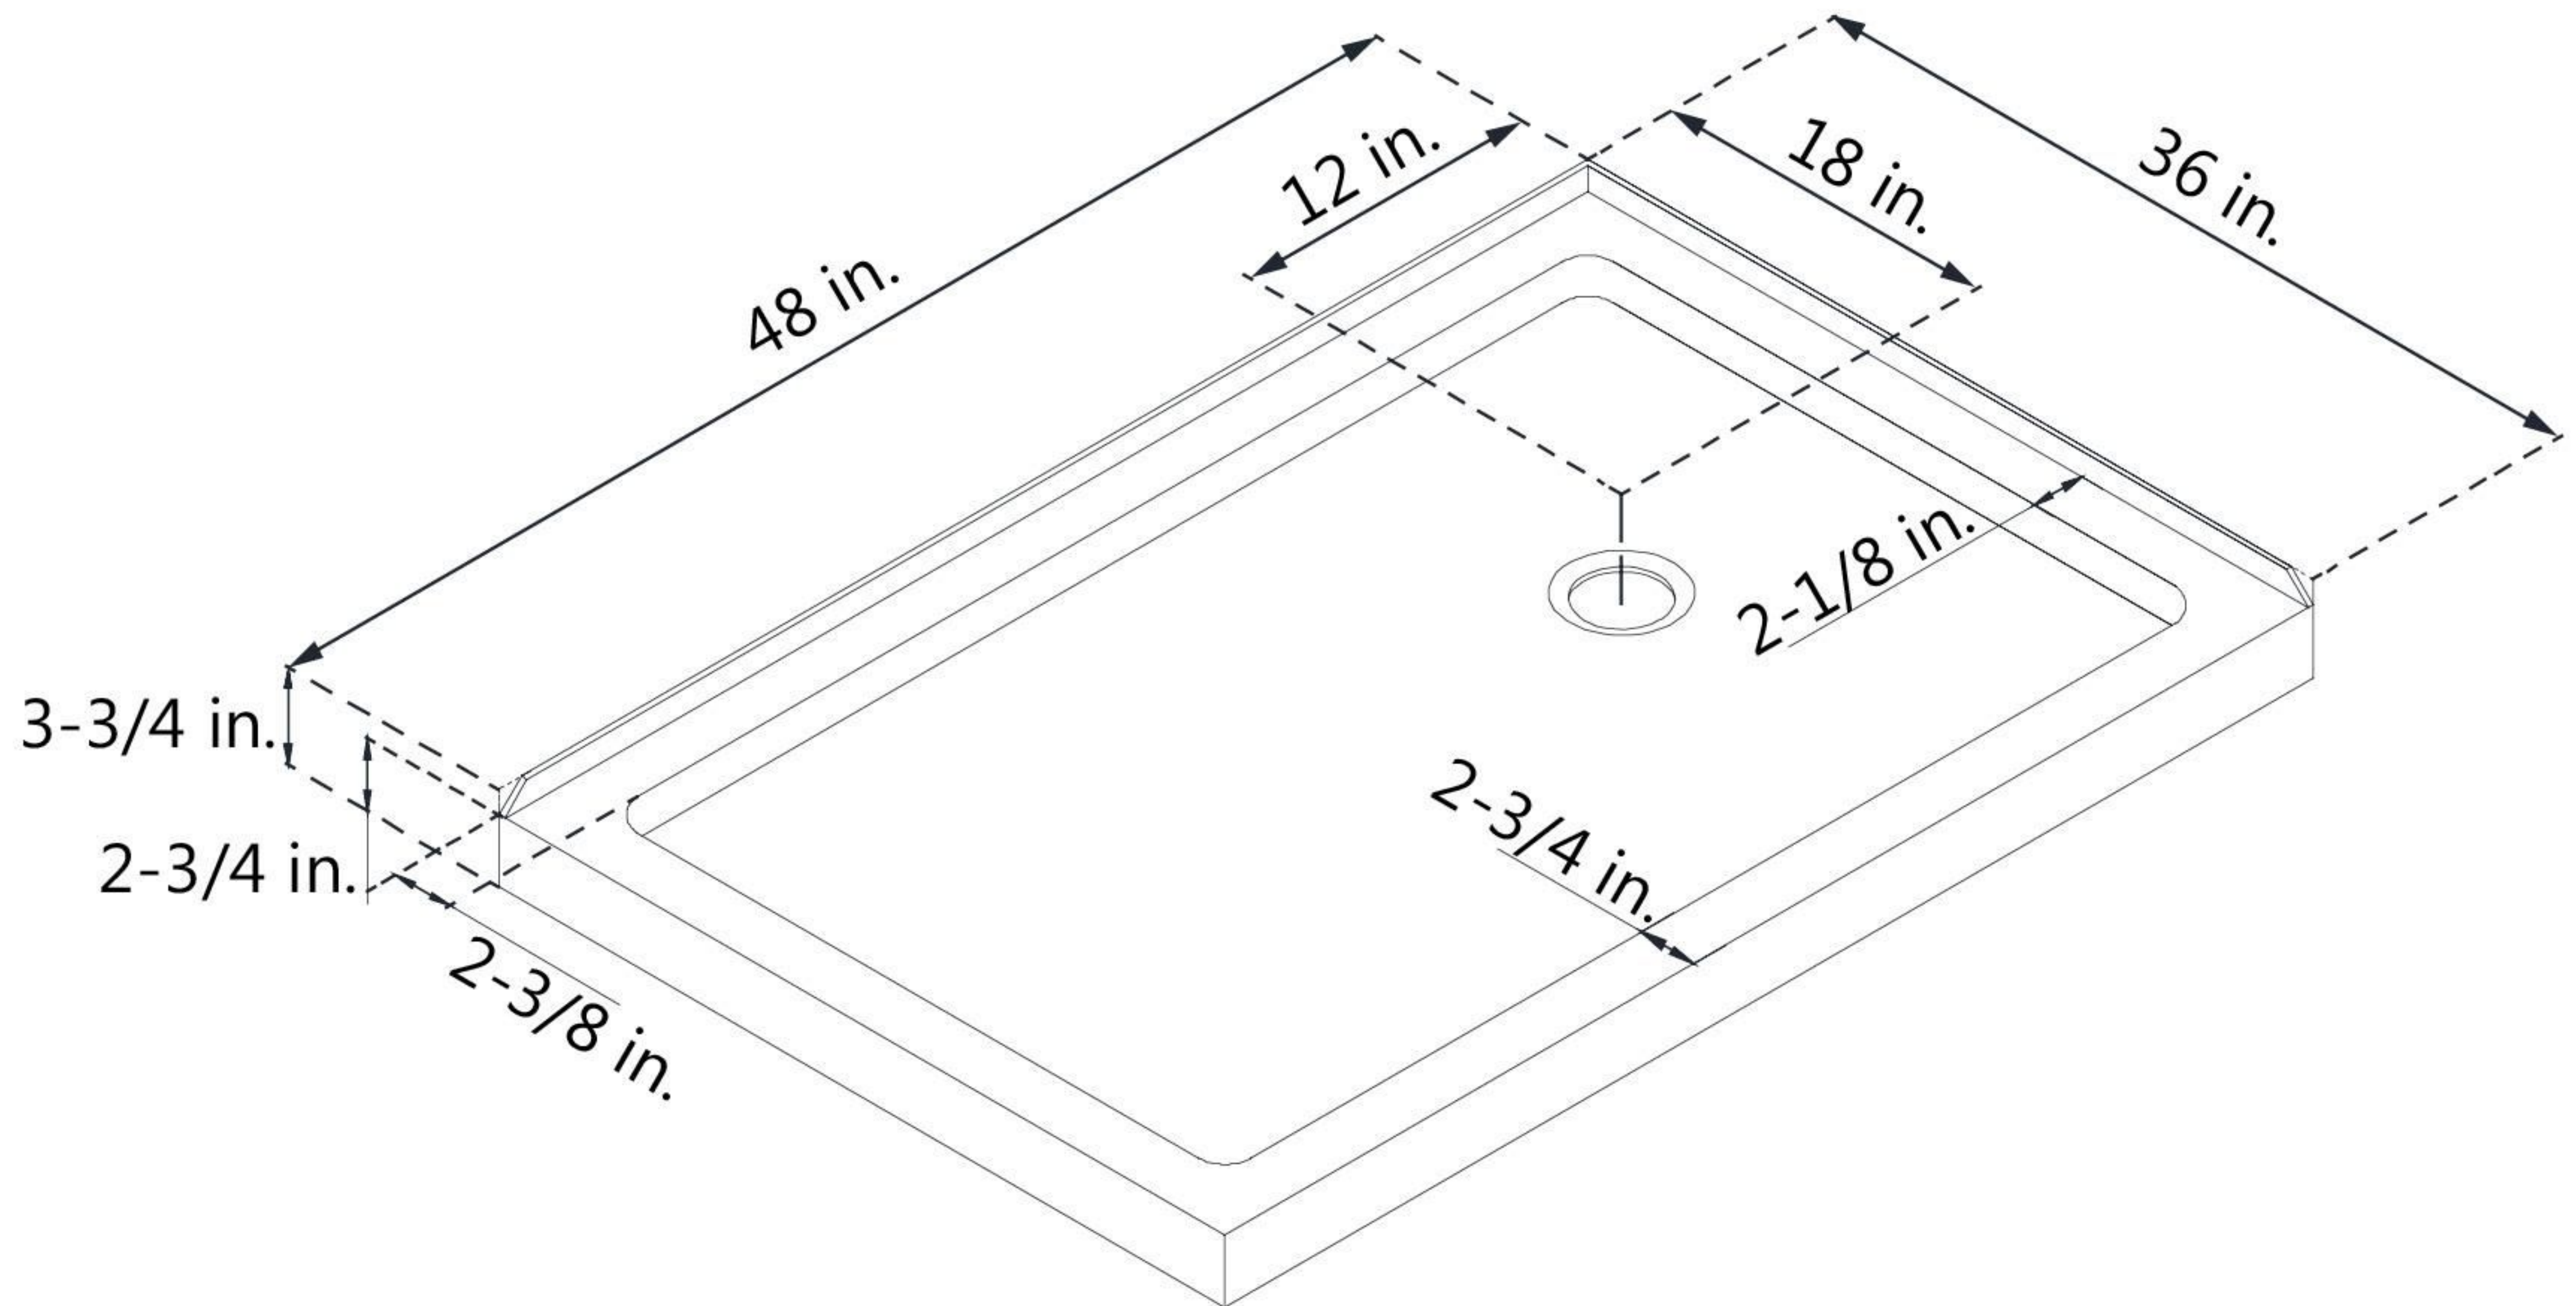

DLT-1036482 SLIMLINE SHOWERBASE DOUBLE THRESHOLD

RIGHT DRAIN

Drain Hole Specs

DreamLine reserves the right to update or modify the hardware or materials pictured without prior notice for the purpose of product improvement and customer satisfaction.