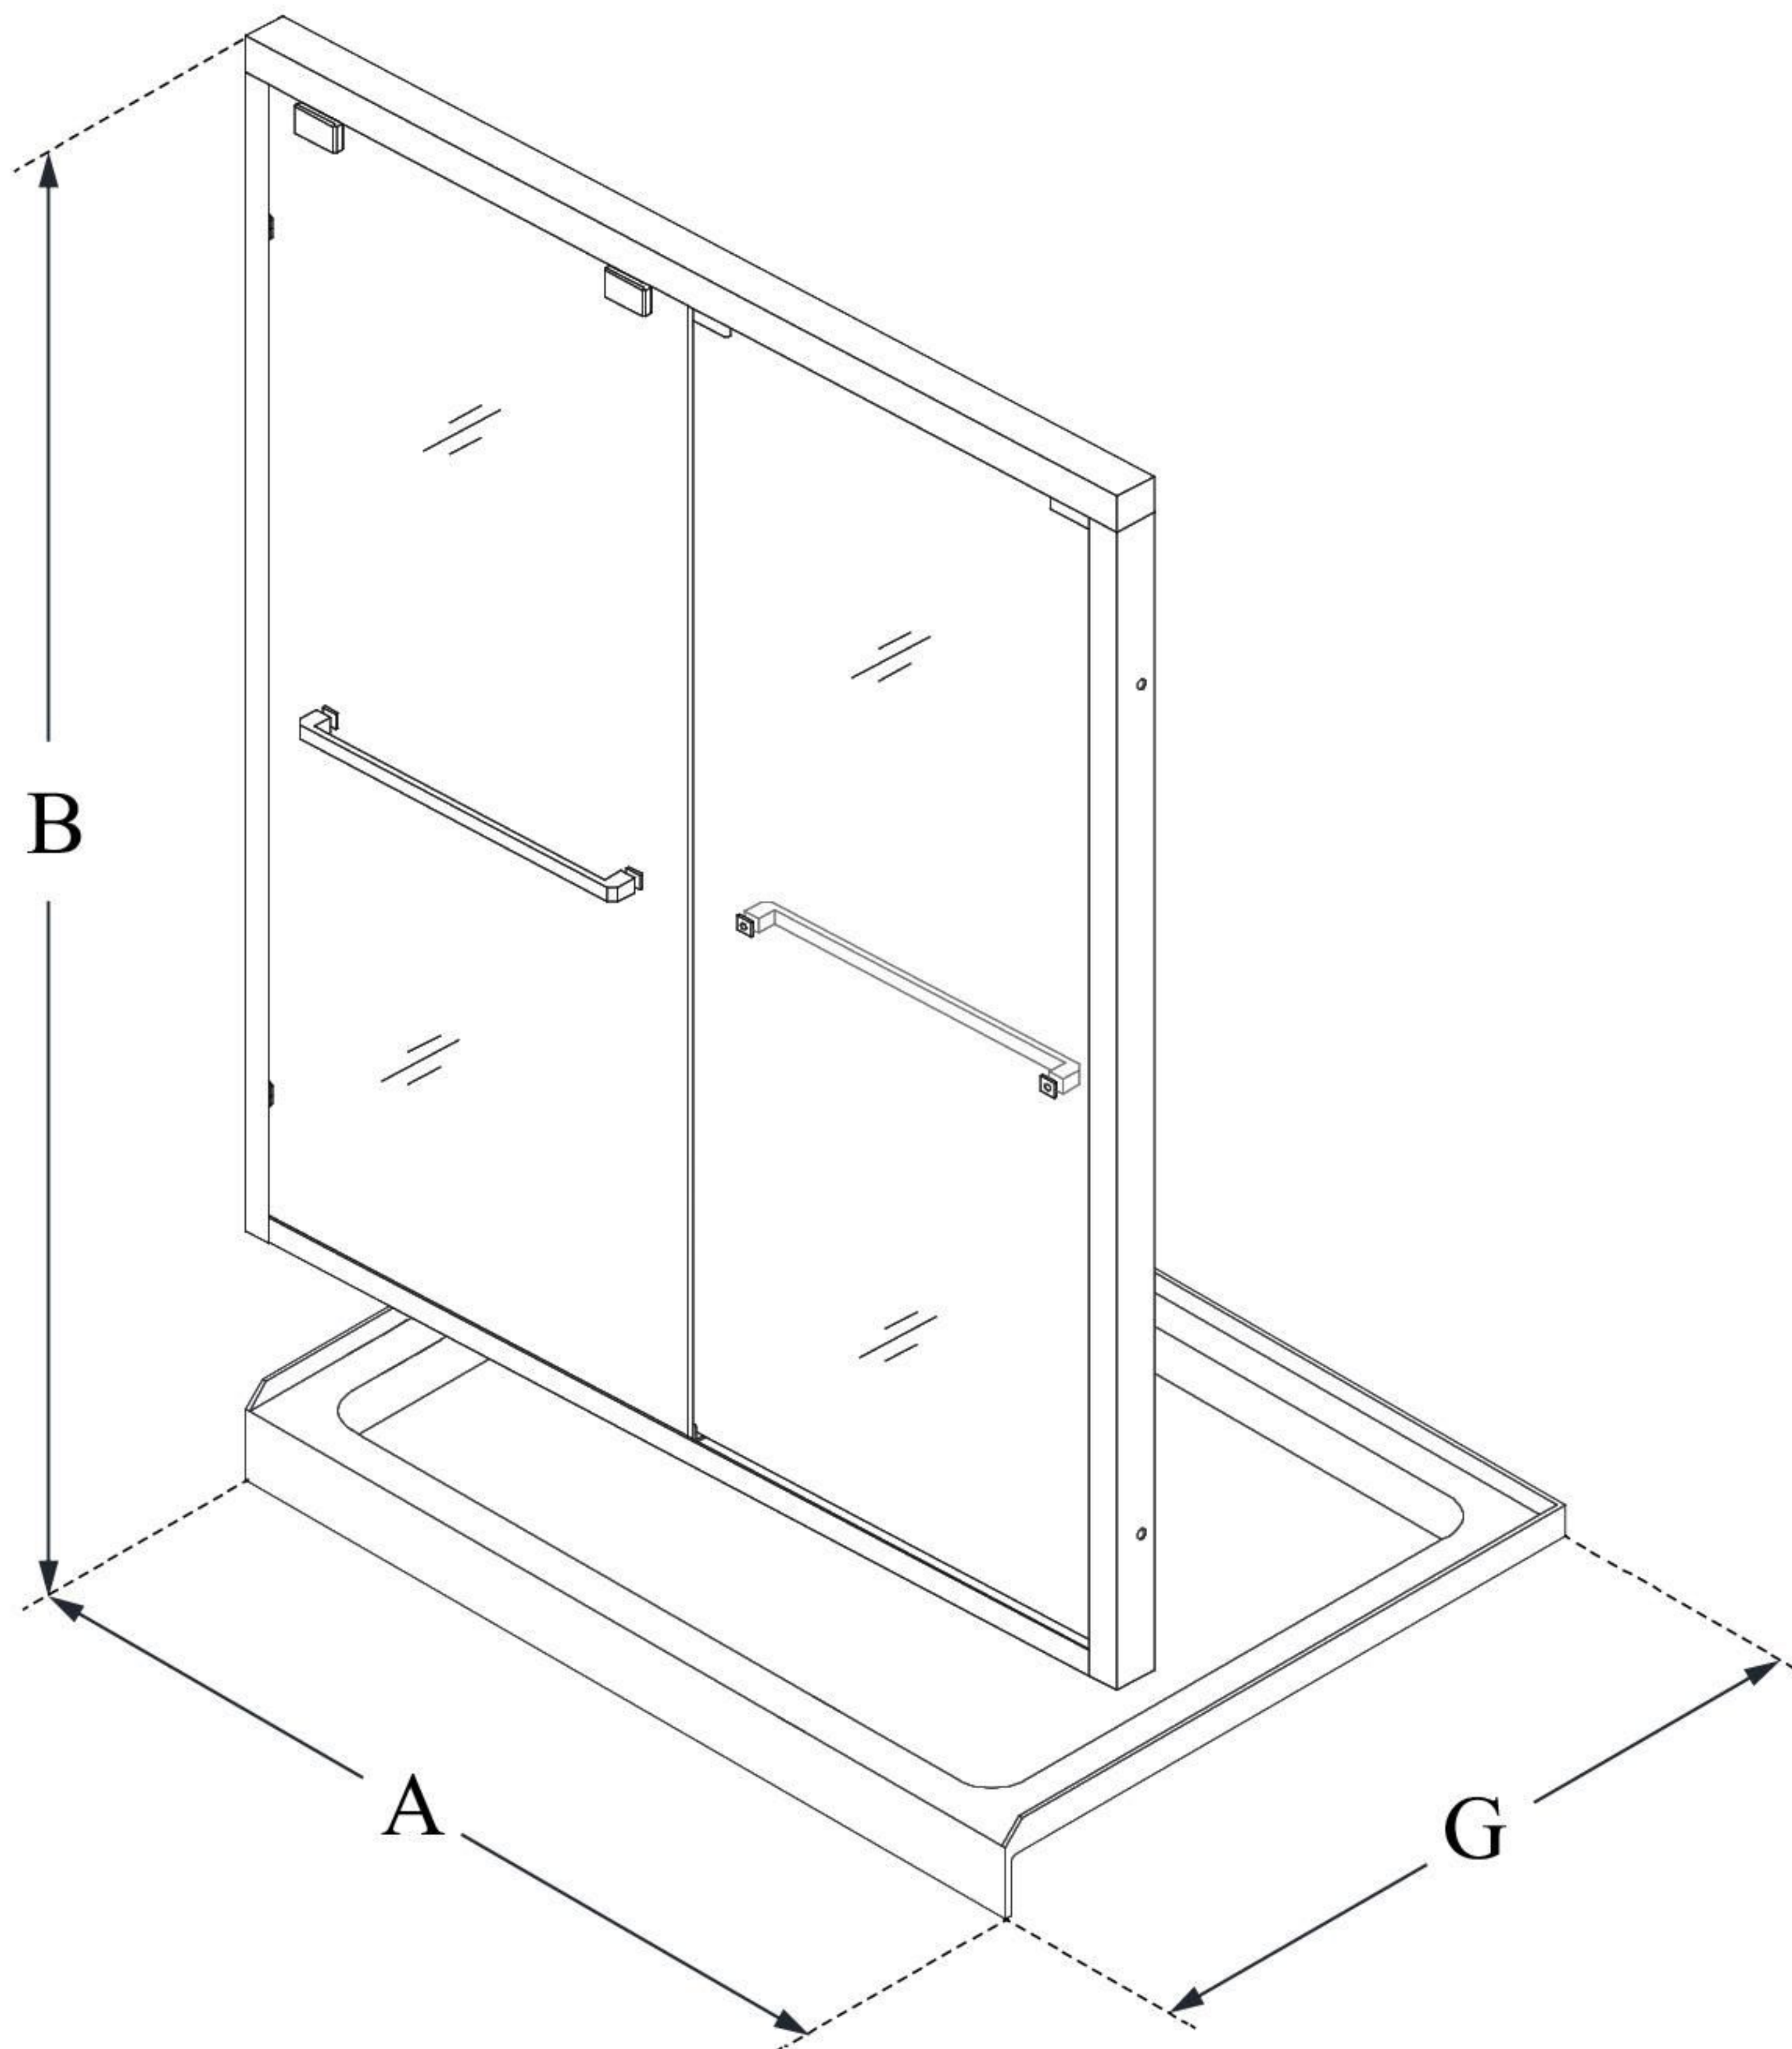

## **ENCORE**

DreamLine Encore 34 in. D x 60 in.  
W x 78 3/4 in. H Semi-Frameless  
Bypass Sliding Shower Door and  
SlimLine Shower Base Kit

### **KIT CONTENTS:**

- SHOWER DOOR
- SHOWER BASE

### **CONFIGURATION DIMENSIONS:**

**A: 60"**  
KIT WIDTH

**B: 78 3/4"**  
KIT HEIGHT

**G: 34"**  
KIT DEPTH

### **AVAILABLE DRAIN LOCATIONS:**

- CENTER
- LEFT
- RIGHT

For precise drain location, please refer to the  
included base technical drawing

DreamLine reserves the right to update or modify the hardware or materials pictured  
without prior notice for the purpose of product improvement and customer satisfaction.