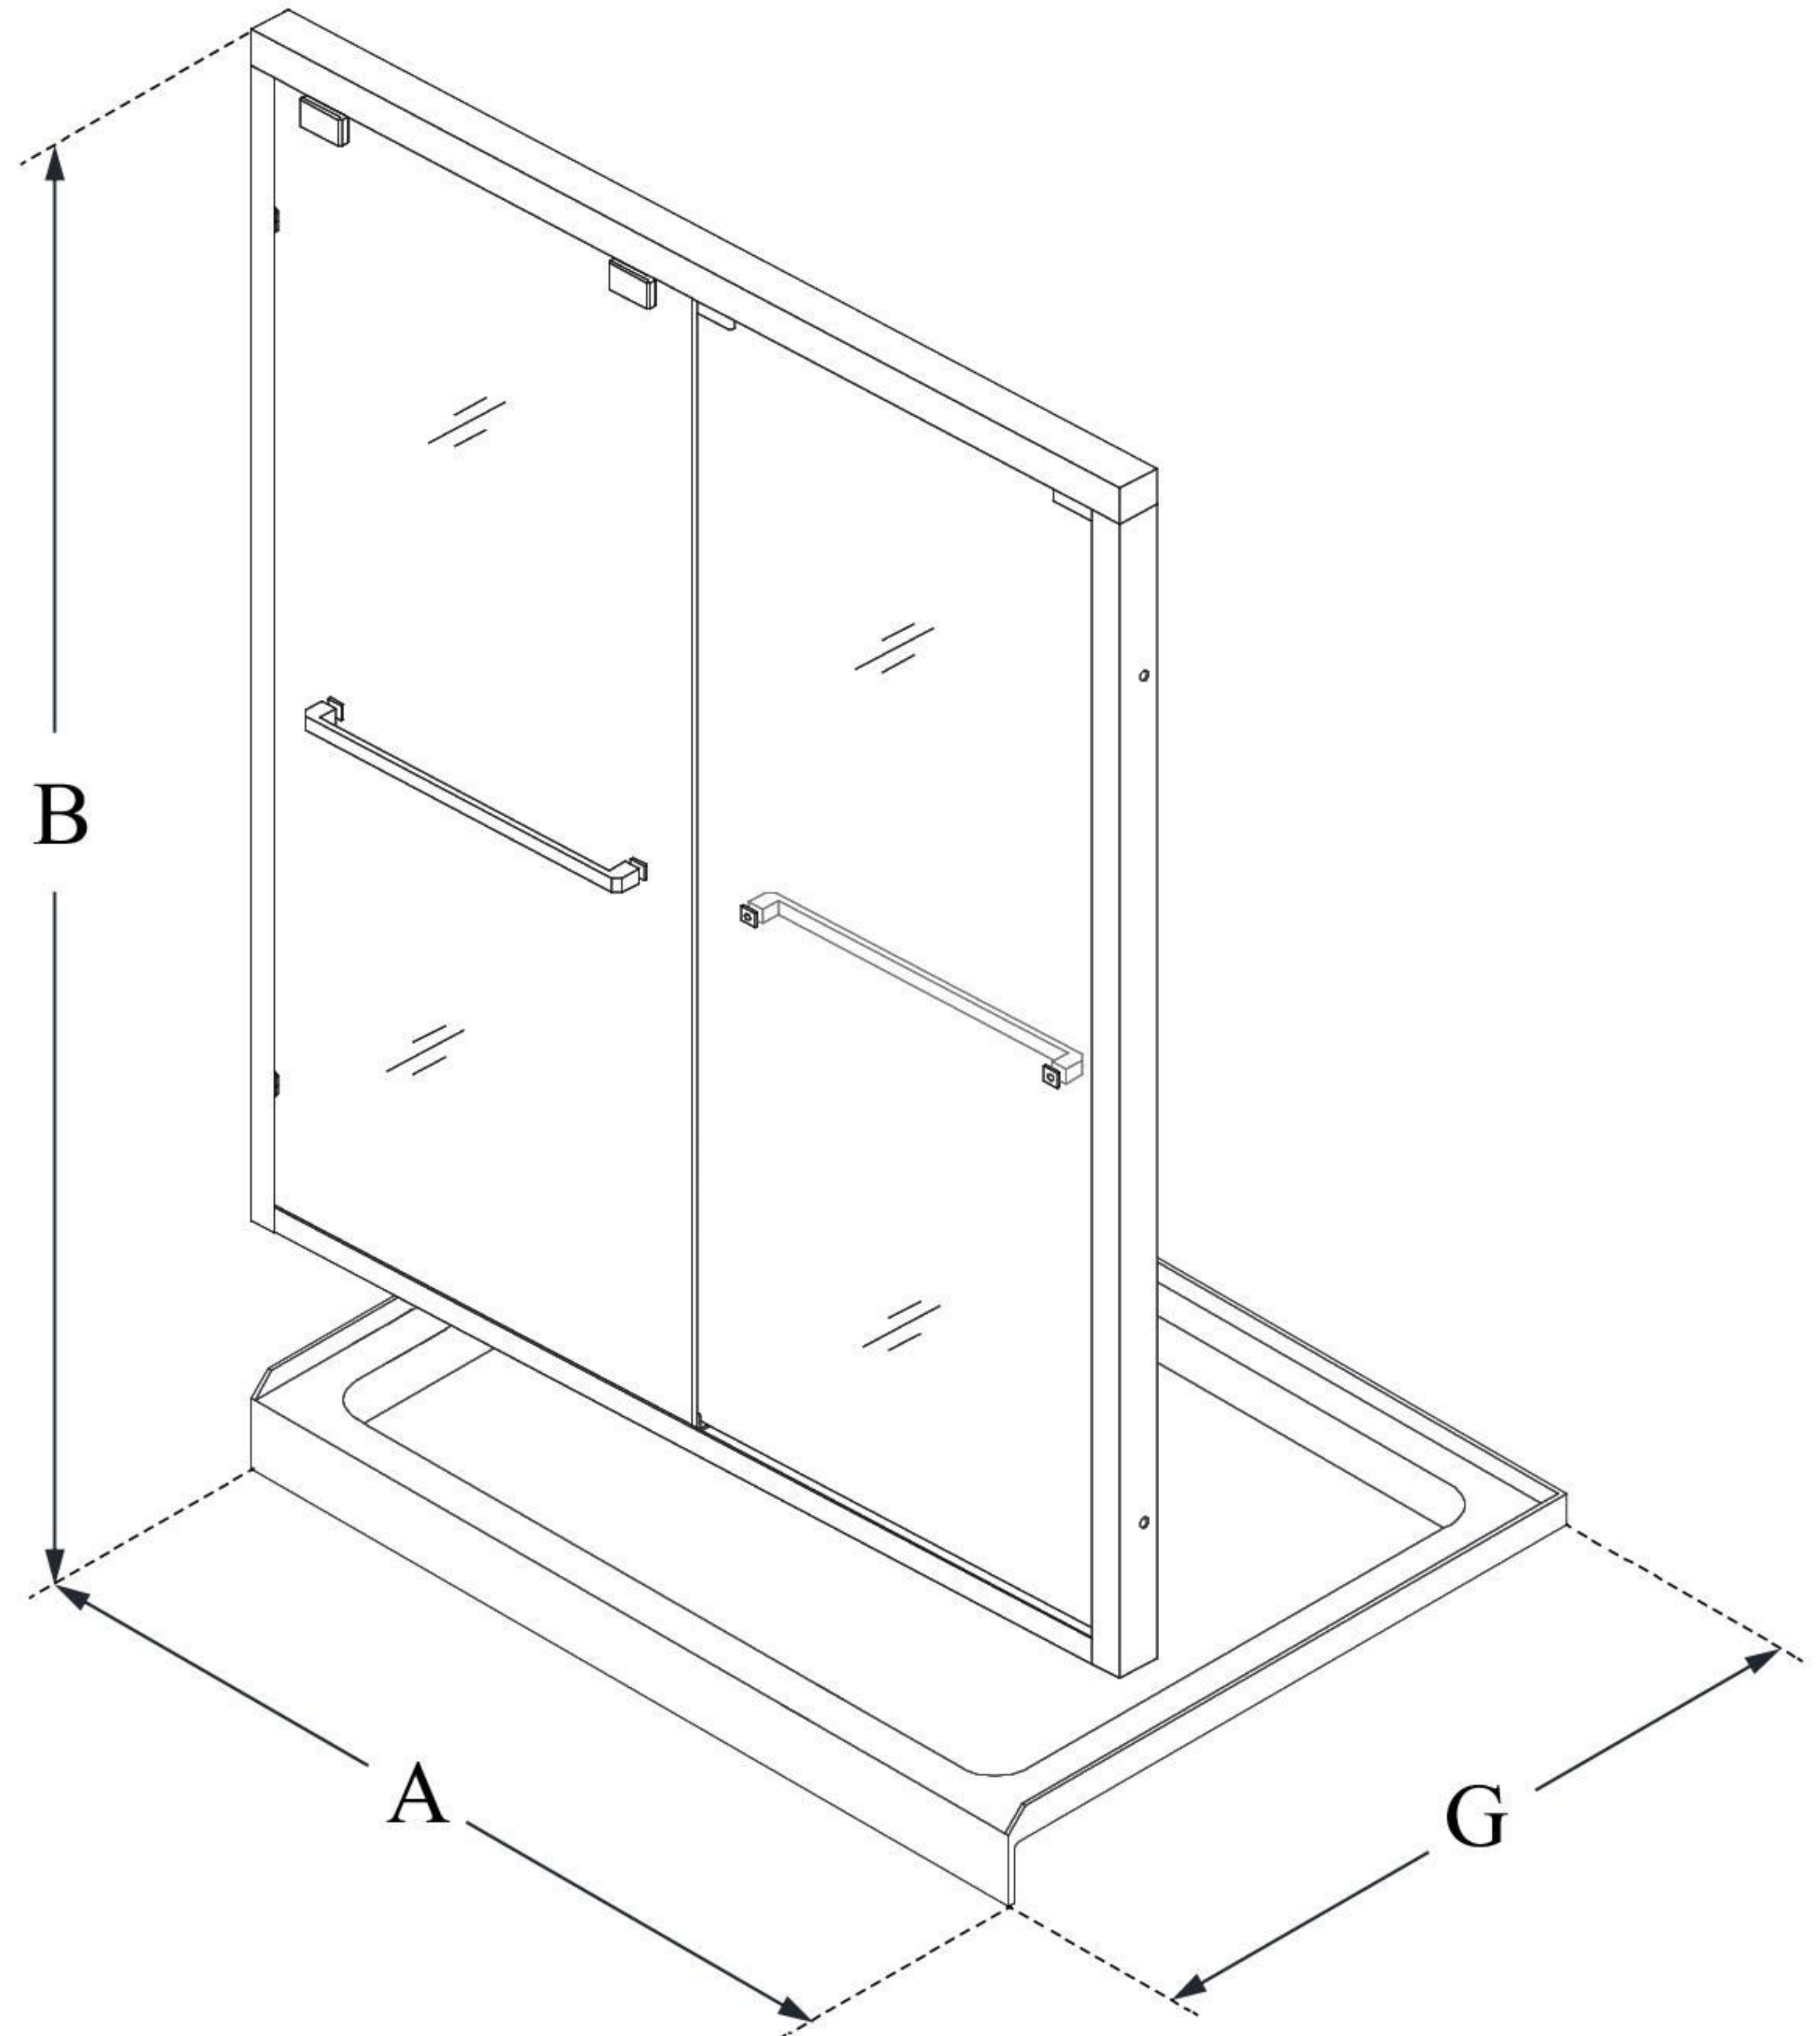

## **ENCORE**

DreamLine Encore 32 in. D x 60 in.  
W x 78 3/4 in. H Semi-Frameless  
Bypass Sliding Shower Door and  
SlimLine Shower Base Kit

### **KIT CONTENTS:**

- SHOWER DOOR
- SHOWER BASE

### **CONFIGURATION DIMENSIONS:**

**A: 60"**  
KIT WIDTH

**B: 78 3/4"**  
KIT HEIGHT

**G: 32"**  
KIT DEPTH

### **AVAILABLE DRAIN LOCATIONS:**

- CENTER
- LEFT
- RIGHT

For precise drain location, please refer to the  
included base technical drawing

DreamLine reserves the right to update or modify the hardware or materials pictured  
without prior notice for the purpose of product improvement and customer satisfaction.