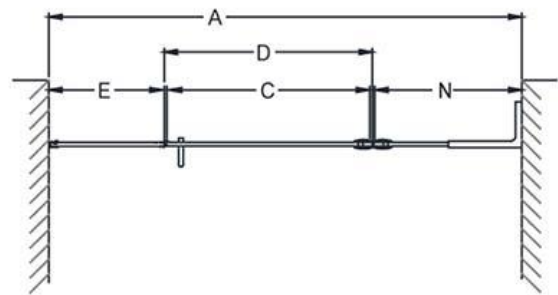

SKU	A	B	C	D	E	F	N
D3242434R	72 - 72 1/2	72	23	24	24	38	24

IMPORTANT: DreamLine® reserves the right to alter, modify or redesign products at any time without prior notice. For the latest up-to-date technical drawings, manuals or any other details please visit support.BathAuthority.com web page.