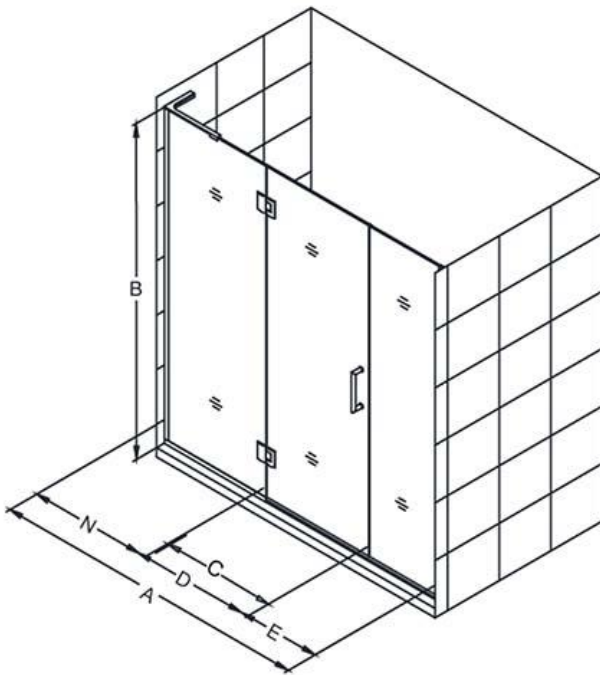

### CONFIGURATION DIMENSIONS:

**A: 66 - 66 1/2"**

MODEL WIDTH

**B: 72"**

MODEL HEIGHT

**C: 29"**

ACCESS WIDTH

**D: 30"**

### CONFIGURATION DIMENSIONS:

**A: 72 - 72 1/2"**

MODEL WIDTH

**B: 72"**

MODEL HEIGHT

**C: 29"**

ACCESS WIDTH

**D: 30"**

DOOR WIDTH

**E: 36"**

INLINE BUTTRESS PANEL WIDTH

**F: 36"**

BUTTRESS WALL HEIGHT

**H: 36"**

BUTTRESS GLASS HEIGHT

**N: 6"**

HINGE PANEL WIDTH

DreamLine reserves the right to update or modify the hardware or materials pictured without prior notice for the purpose of product improvement and customer satisfaction.

SKU	A	B	C	D	E	N
D3230672L	53 - 53.5	72	22	23	6	24