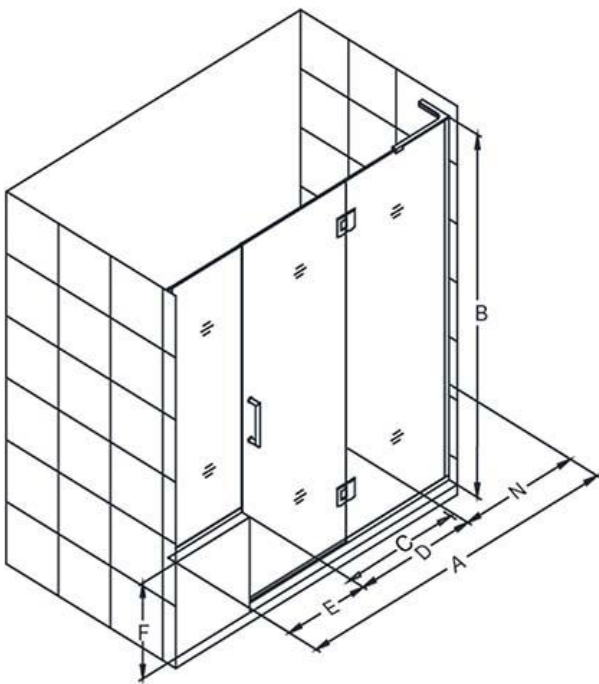

SKU	A	B	C	D	E	F	N
D3232434R	71 - 71 1/2	72	22	23	24	38	24

IMPORTANT: DreamLine® reserves the right to alter, modify or redesign products at any time without prior notice. For the latest up-to-date technical drawings, manuals or any other details please visit support.BathAuthority.com web page.