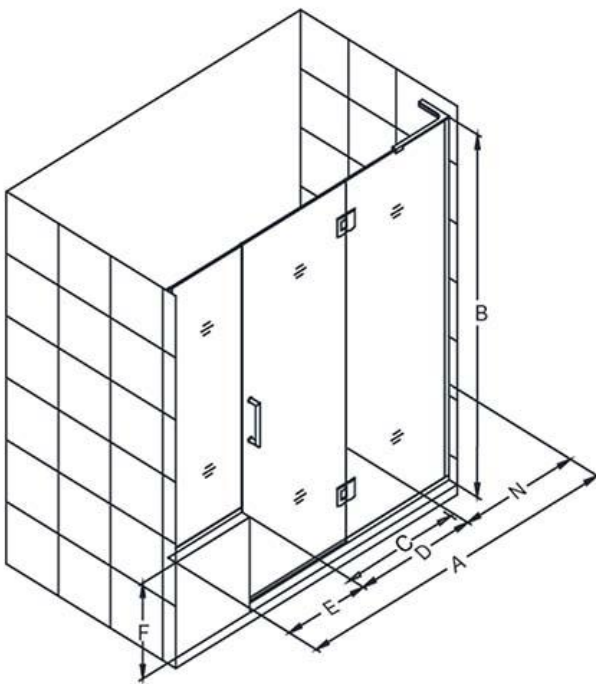

SKU	A	B	C	D	E	F	N
D3232436R	71 - 71 1/2	72	22	23	24	36	24

IMPORTANT: DreamLine® reserves the right to alter, modify or redesign products at any time without prior notice. For the latest up-to-date technical drawings, manuals or any other details please visit support.BathAuthority.com web page.