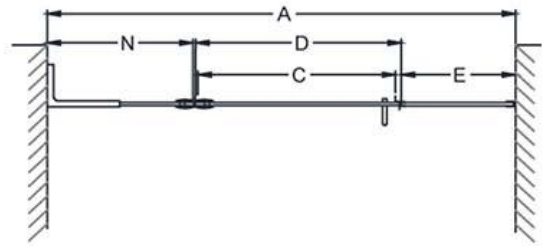

SKU	A	B	C	D	E	N
D3231472L	61 - 61.5	72	22	23	14	24

IMPORTANT: DreamLine® reserves the right to alter, modify or redesign products at any time without prior notice. For the latest up-to-date technical drawings, manuals or any other details please visit support.BathAuthority.com web page.