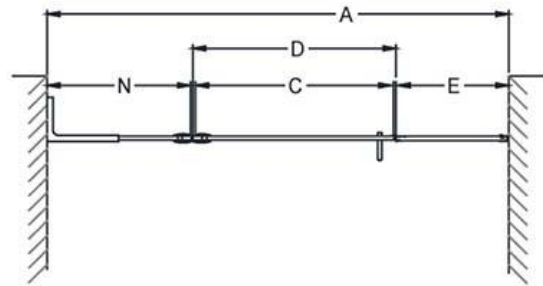

SKU	A	B	C	D	E	F	N
D3242434L	72 - 72 1/2	72	23	24	24	38	24

IMPORTANT: DreamLine® reserves the right to alter, modify or redesign products at any time without prior notice. For the latest up-to-date technical drawings, manuals or any other details please visit support.BathAuthority.com web page.