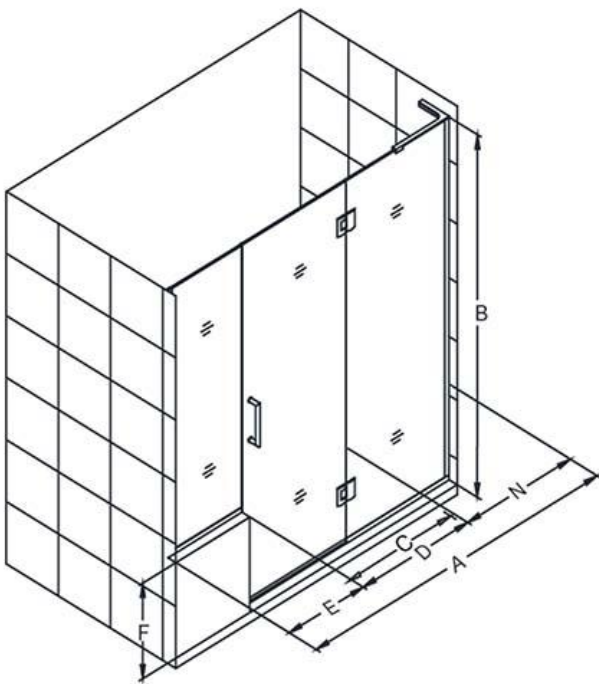

SKU	A	B	C	D	E	F	N
D3242434R	72 - 72 1/2	72	23	24	24	38	24

IMPORTANT: DreamLine® reserves the right to alter, modify or redesign products at any time without prior notice. For the latest up-to-date technical drawings, manuals or any other details please visit support.BathAuthority.com web page.