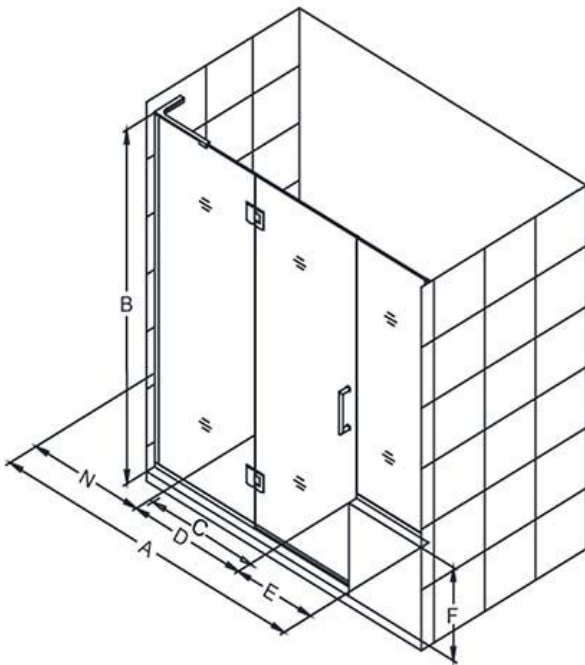

SKU	A	B	C	D	E	F	N
D3242434L	72 - 72 1/2	72	23	24	24	38	24

IMPORTANT: DreamLine® reserves the right to alter, modify or redesign products at any time without prior notice. For the latest up-to-date technical drawings, manuals or any other details please visit support.BathAuthority.com web page.