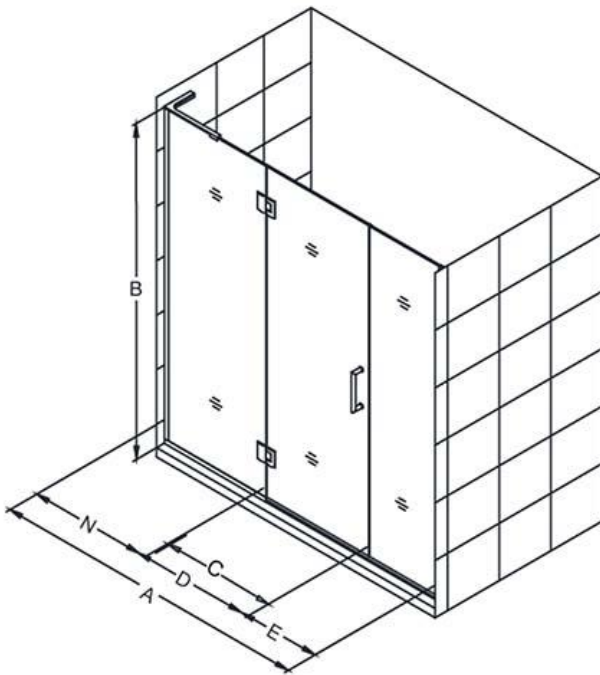

SKU	A	B	C	D	E	N
D3241472L	62 - 62.5	72	23	24	14	24

IMPORTANT: DreamLine® reserves the right to alter, modify or redesign products at any time without prior notice. For the latest up-to-date technical drawings, manuals or any other details please visit support.BathAuthority.com web page.