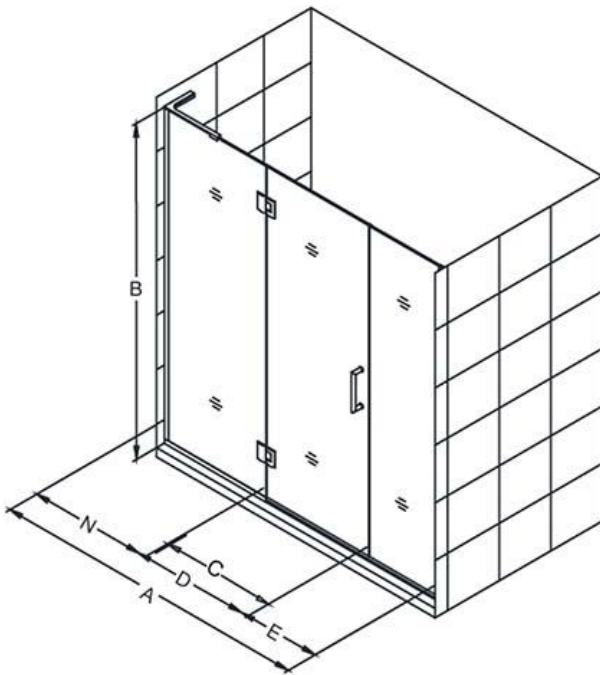

### CONFIGURATION DIMENSIONS:

**A: 66 - 66 1/2"**

MODEL WIDTH

**B: 72"**

MODEL HEIGHT

**C: 29"**

ACCESS WIDTH

**D: 30"**

### CONFIGURATION DIMENSIONS:

**A: 72 - 72 1/2"**

MODEL WIDTH

**B: 72"**

MODEL HEIGHT

**C: 29"**

ACCESS WIDTH

**D: 30"**

### CONFIGURATION DIMENSIONS:

**A: 34 in.**

MODEL WIDTH

**B: 72 in.**

MODEL HEIGHT

**C: 22 in. min (in a 60 in. opening)**

ACCESS WIDTH

**D: -**

DOOR WIDTH

**E: 34 in.**

INLINE PANEL WIDTH

DreamLine reserves the right to update or modify the hardware or materials pictured without prior notice for the purpose of product improvement and customer satisfaction.