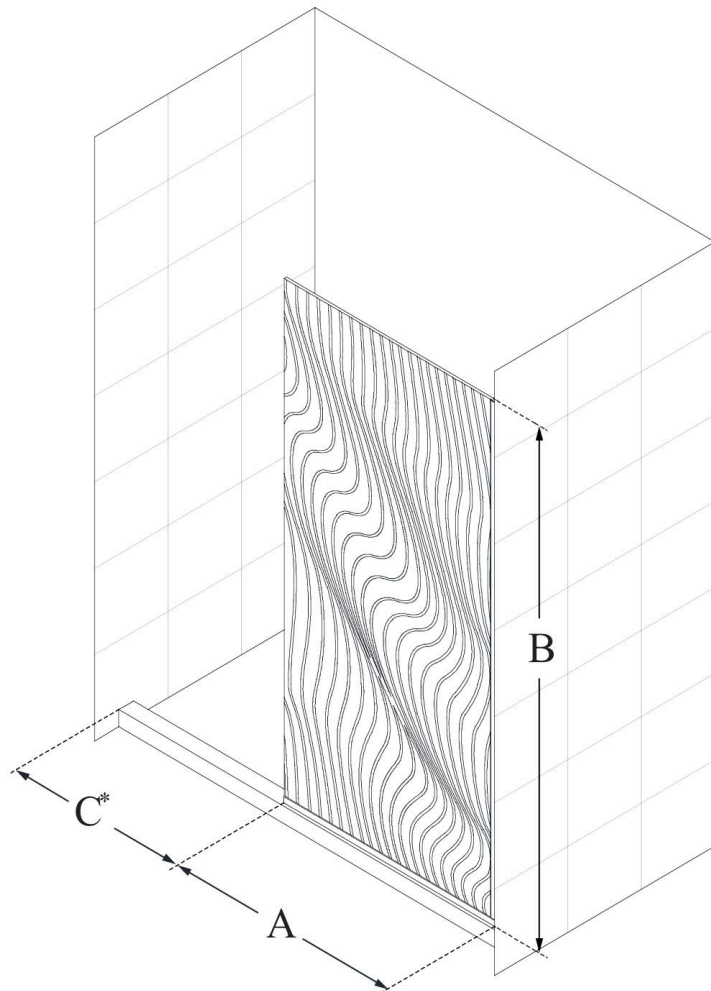

### CONFIGURATION DIMENSIONS:

**A: 66 - 66 1/2"**

MODEL WIDTH

**B: 72"**

MODEL HEIGHT

**C: 29"**

ACCESS WIDTH

**D: 30"**

## PLATINUM LINEA

DreamLine Platinum Linea Surf  
34 in. W x 72 in. H Single Panel  
Frameless Shower Screen, Open  
Entry Design, MirrorMax Glass

**WALK-IN SHOWER**

### CONFIGURATION DIMENSIONS:

**A: 34 in.**

MODEL WIDTH

**B: 72 in.**

MODEL HEIGHT

**C: 22 in. min (in a 60 in. opening)**

ACCESS WIDTH

**D: -**

DOOR WIDTH

**E: 34 in.**

INLINE PANEL WIDTH

DreamLine reserves the right to update or modify the hardware or materials pictured without prior notice for the purpose of product improvement and customer satisfaction.