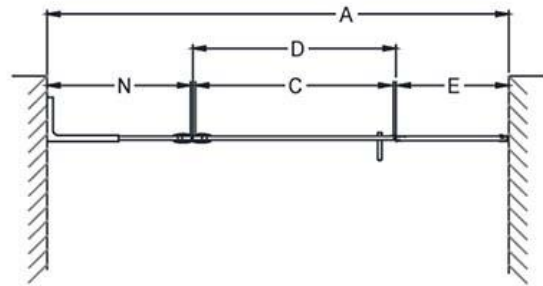

SKU	A	B	C	D	E	F	N
D3232436L	71 - 71 1/2	72	22	23	24	36	24

IMPORTANT: DreamLine® reserves the right to alter, modify or redesign products at any time without prior notice. For the latest up-to-date technical drawings, manuals or any other details please visit support.BathAuthority.com web page.