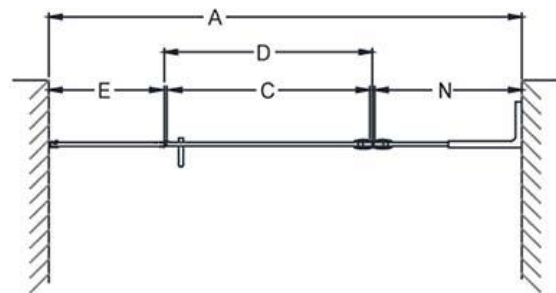

SKU	A	B	C	D	E	F	N
D3232436R	71 - 71 1/2	72	22	23	24	36	24

IMPORTANT: DreamLine® reserves the right to alter, modify or redesign products at any time without prior notice. For the latest up-to-date technical drawings, manuals or any other details please visit support.BathAuthority.com web page.