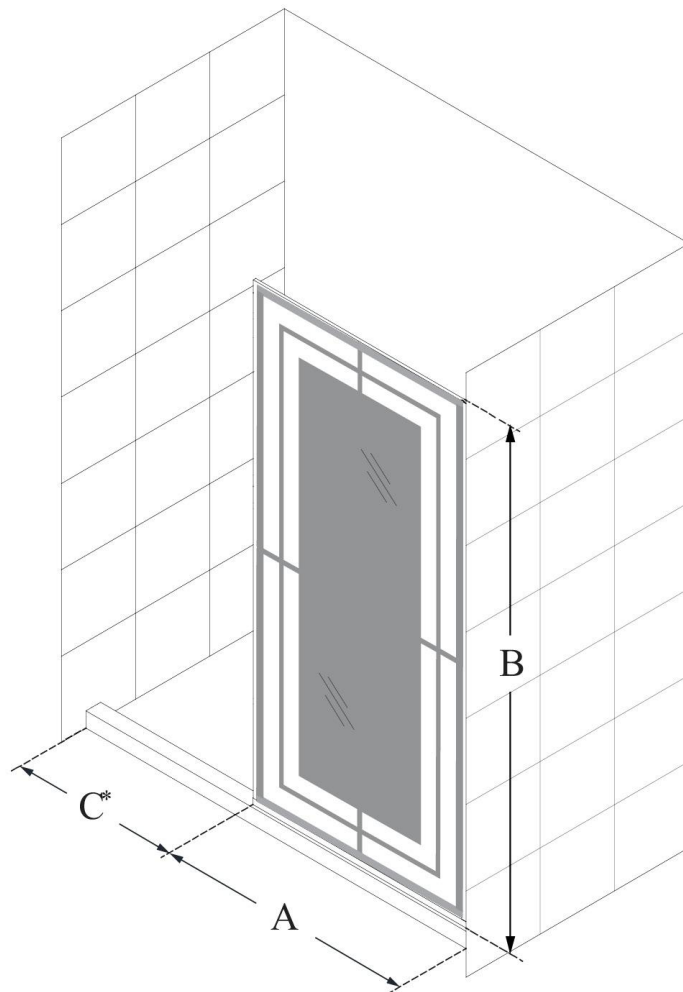

### CONFIGURATION DIMENSIONS:

**A: 66 - 66 1/2"**

MODEL WIDTH

**B: 72"**

MODEL HEIGHT

**C: 29"**

ACCESS WIDTH

**D: 30"**

### CONFIGURATION DIMENSIONS:

**A: 72 - 72 1/2"**

MODEL WIDTH

**B: 72"**

MODEL HEIGHT

**C: 29"**

ACCESS WIDTH

**D: 30"**

### CONFIGURATION DIMENSIONS:

**A: 34 in.**

MODEL WIDTH

**B: 72 in.**

MODEL HEIGHT

**C: 22 in. min (in a 60 in. opening)**

ACCESS WIDTH

**D: -**

DOOR WIDTH

**E: 34 in.**

INLINE PANEL WIDTH

DreamLine reserves the right to update or modify the hardware or materials pictured without prior notice for the purpose of product improvement and customer satisfaction.