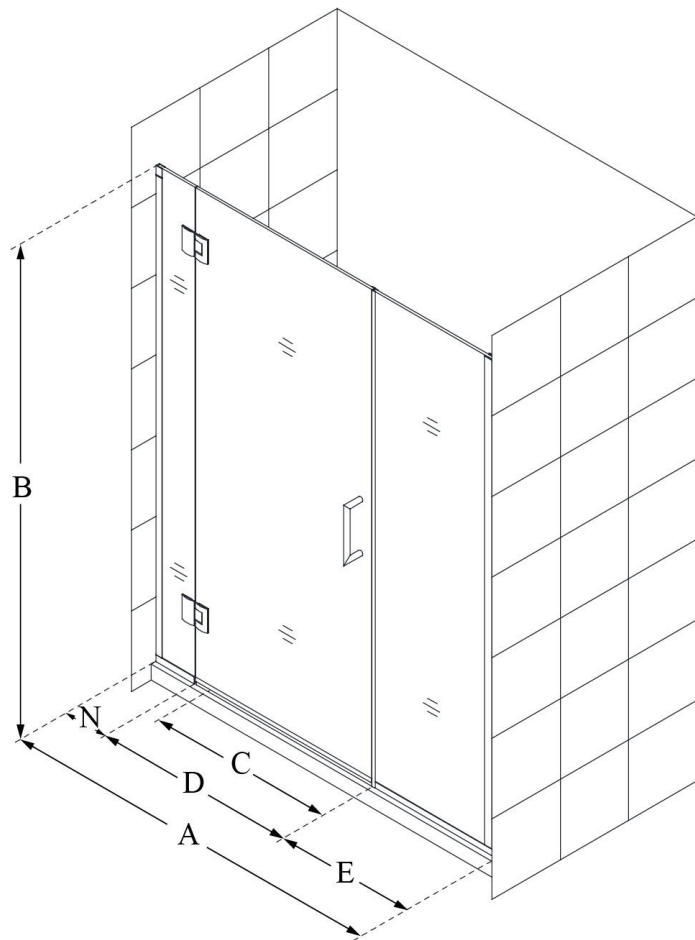

## UNIDOOR-X

DreamLine Unidoor-X 66-66  
1/2" W x 72" H Frameless Hinged  
Shower Door, Clear Glass

**SWING DOOR**

### CONFIGURATION DIMENSIONS:

**A: 66 - 66 1/2"**

MODEL WIDTH

**B: 72"**

MODEL HEIGHT

**C: 29"**

ACCESS WIDTH

**D: 30"**

DOOR WIDTH

**E: 30"**

INLINE PANEL WIDTH

**N: 6"**

HINGE PANEL WIDTH

DreamLine reserves the right to update or modify the hardware or materials pictured without prior notice for the purpose of product improvement and customer satisfaction.