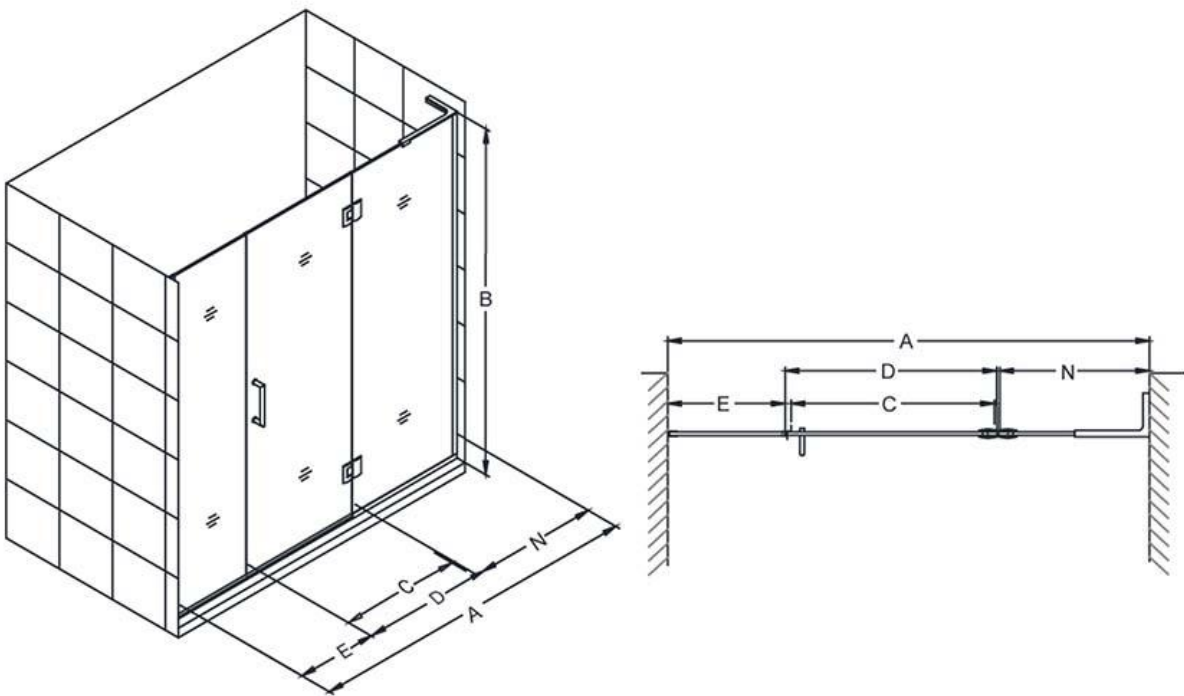

SKU	A	B	C	D	E	N
D3230672R	53 - 53.5	72	22	23	6	24

IMPORTANT: DreamLine® reserves the right to alter, modify or redesign products at any time without prior notice. For the latest up-to-date technical drawings, manuals or any other details please visit support.BathAuthority.com web page.