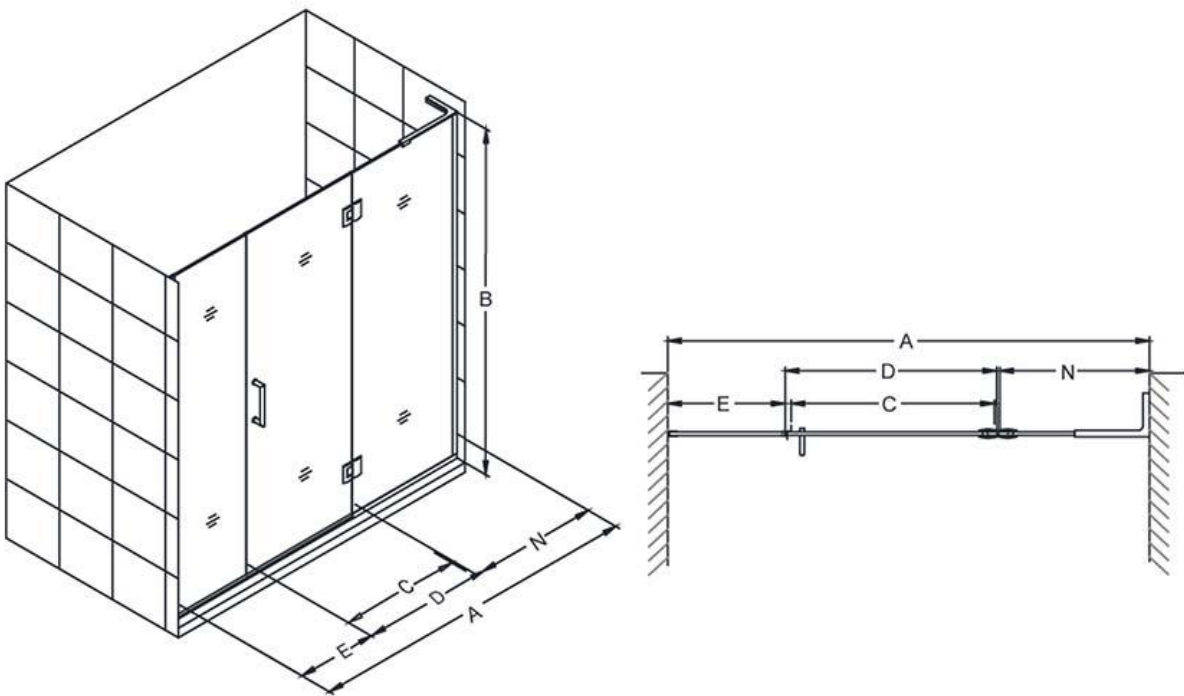

SKU	A	B	C	D	E	N
D3240672R	54 - 54.5	72	23	24	6	24

IMPORTANT: DreamLine® reserves the right to alter, modify or redesign products at any time without prior notice. For the latest up-to-date technical drawings, manuals or any other details please visit support.BathAuthority.com web page.