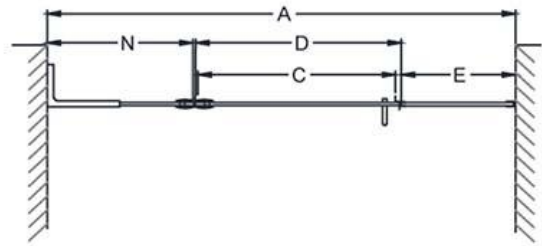

SKU	A	B	C	D	E	N
D3240672L	54 - 54.5	72	23	24	6	24

IMPORTANT: DreamLine® reserves the right to alter, modify or redesign products at any time without prior notice. For the latest up-to-date technical drawings, manuals or any other details please visit support.BathAuthority.com web page.