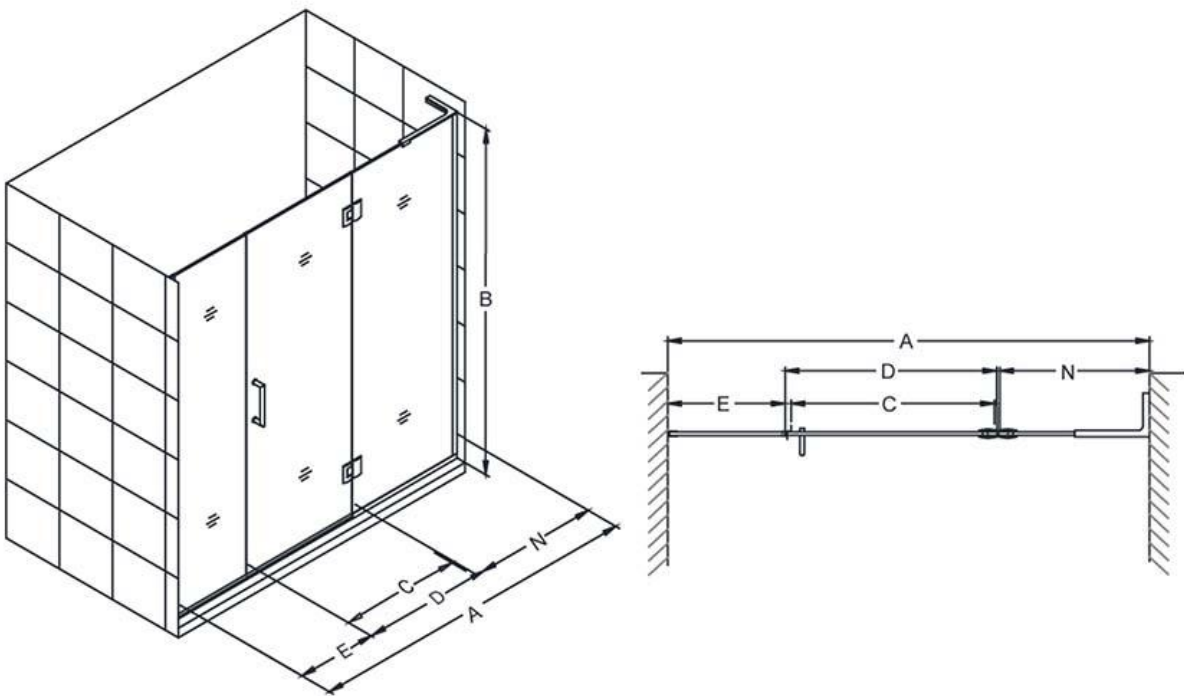

SKU	A	B	C	D	E	N
D3241472R	62 - 62.5	72	23	24	14	24

IMPORTANT: DreamLine® reserves the right to alter, modify or redesign products at any time without prior notice. For the latest up-to-date technical drawings, manuals or any other details please visit support.BathAuthority.com web page.