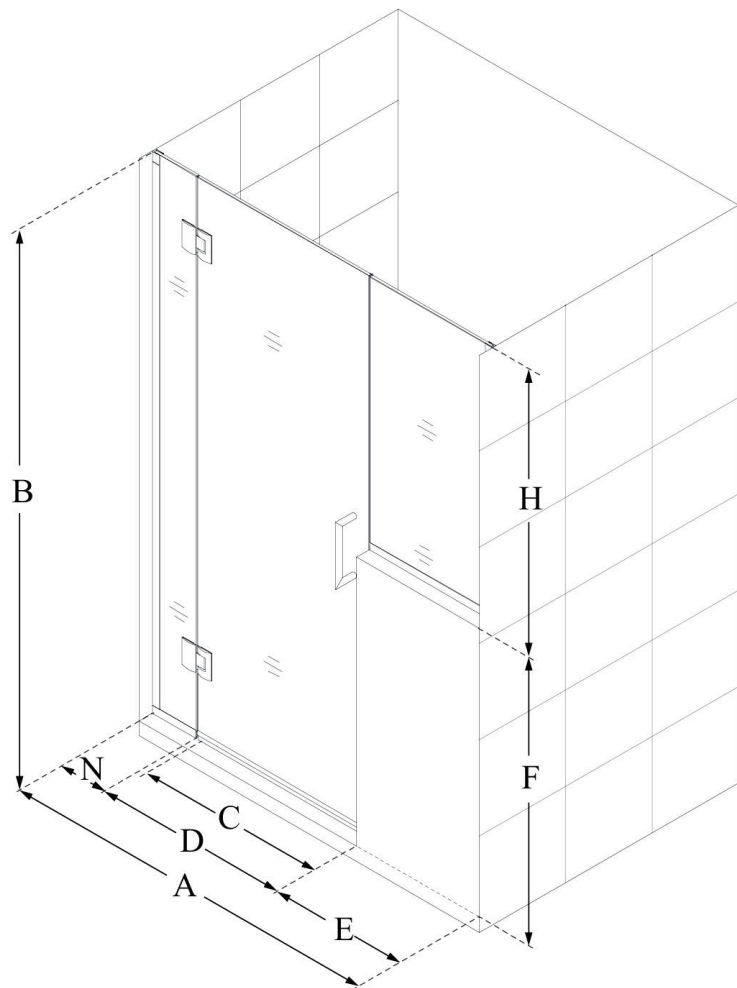

D1303634

UNIDOOR-X

DreamLine Unidoor-X 72-72
1/2" W x 72" H Frameless Hinged
Shower Door, Clear Glass

SWING DOOR

CONFIGURATION DIMENSIONS:

A: 72 - 72 1/2"

MODEL WIDTH

B: 72"

MODEL HEIGHT

C: 29"

ACCESS WIDTH

D: 30"

DOOR WIDTH

E: 36"

INLINE BUTTRESS PANEL WIDTH

F: 38"

BUTTRESS WALL HEIGHT

H: 34"

BUTTRESS GLASS HEIGHT

N: 6"

HINGE PANEL WIDTH

DreamLine reserves the right to update or modify the hardware or materials pictured without prior notice for the purpose of product improvement and customer satisfaction.