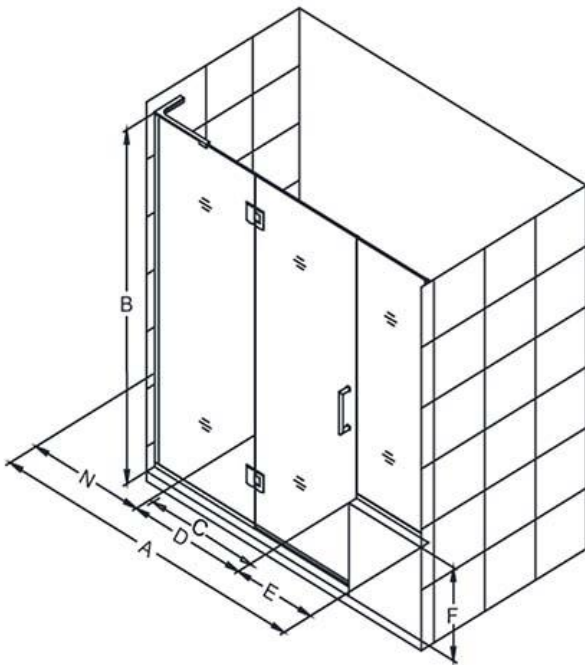

SKU	A	B	C	D	E	F	N
D3232434L	71 - 71 1/2	72	22	23	24	38	24

IMPORTANT: DreamLine® reserves the right to alter, modify or redesign products at any time without prior notice. For the latest up-to-date technical drawings, manuals or any other details please visit support.BathAuthority.com web page.