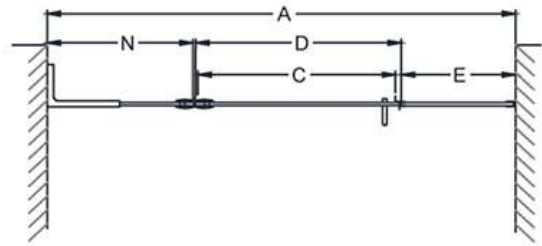

SKU	A	B	C	D	E	N
D3230672L	53 - 53.5	72	22	23	6	24

IMPORTANT: DreamLine® reserves the right to alter, modify or redesign products at any time without prior notice. For the latest up-to-date technical drawings, manuals or any other details please visit support.BathAuthority.com web page.