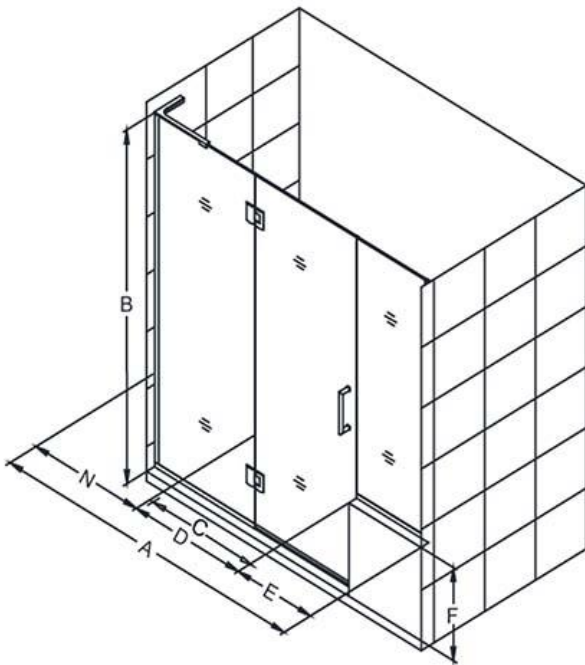

SKU	A	B	C	D	E	F	N
D3232436L	71 - 71 1/2	72	22	23	24	36	24

IMPORTANT: DreamLine® reserves the right to alter, modify or redesign products at any time without prior notice. For the latest up-to-date technical drawings, manuals or any other details please visit support.BathAuthority.com web page.