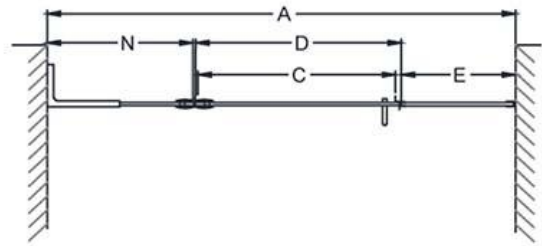

SKU	A	B	C	D	E	N
D3241472L	62 - 62.5	72	23	24	14	24

IMPORTANT: DreamLine® reserves the right to alter, modify or redesign products at any time without prior notice. For the latest up-to-date technical drawings, manuals or any other details please visit support.BathAuthority.com web page.