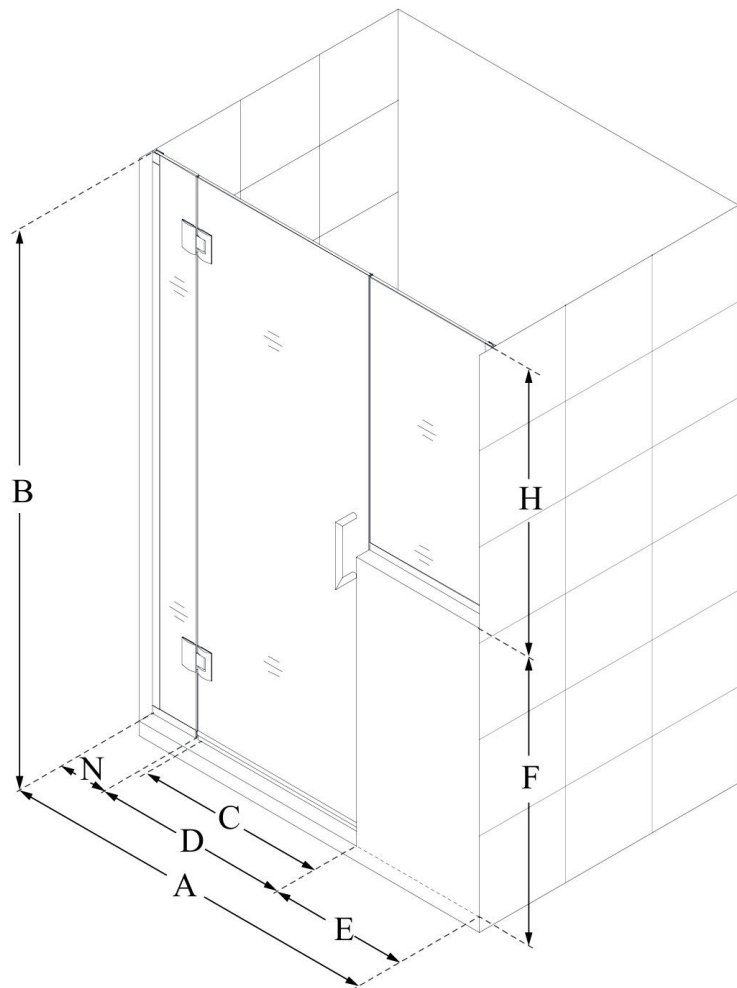

### CONFIGURATION DIMENSIONS:

**A: 66 - 66 1/2"**

MODEL WIDTH

**B: 72"**

MODEL HEIGHT

**C: 29"**

ACCESS WIDTH

**D: 30"**

### CONFIGURATION DIMENSIONS:

**A: 72 - 72 1/2"**

MODEL WIDTH

**B: 72"**

MODEL HEIGHT

**C: 29"**

ACCESS WIDTH

**D: 30"**

DOOR WIDTH

**E: 36"**

INLINE BUTTRESS PANEL WIDTH

**F: 36"**

BUTTRESS WALL HEIGHT

**H: 36"**

BUTTRESS GLASS HEIGHT

**N: 6"**

HINGE PANEL WIDTH

DreamLine reserves the right to update or modify the hardware or materials pictured without prior notice for the purpose of product improvement and customer satisfaction.

SKU	A	B	C	D	E	N
D3230672L	53 - 53.5	72	22	23	6	24