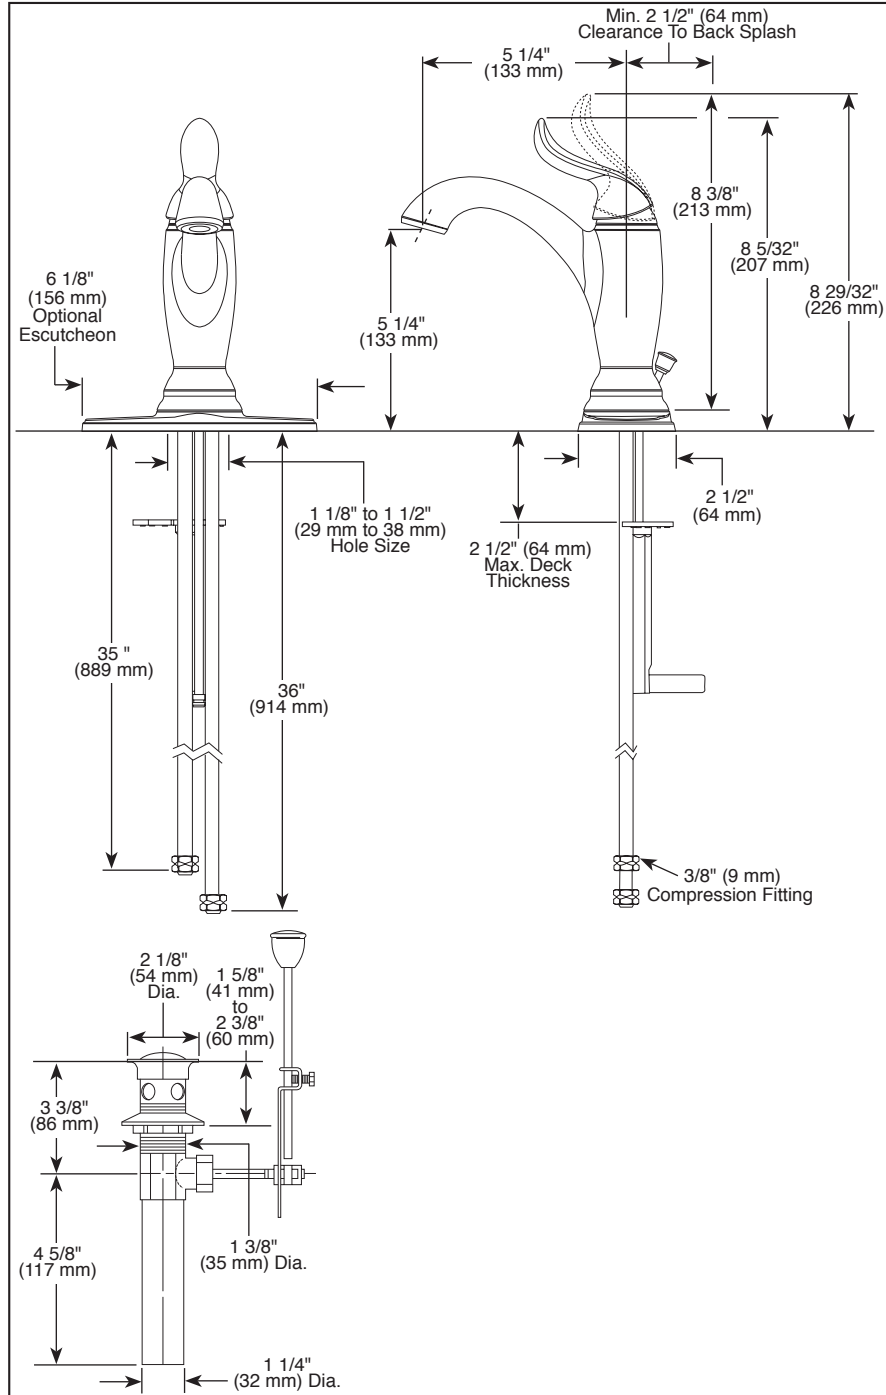

see what Delta can do™

BATHROOM FAUCET

- Linden™ Collection
- Single Handle Deck Mount

FEATURES:

- DIAMOND Seal® Technology

STANDARD SPECIFICATIONS:

- Max. flow rate 1.2 gpm @ 60 psi, 4.5 L/min @ 414 kPa
- One or Three hole mount (escutcheon optional, included)
- Solid brass body
- Diamond coated ceramic cartridge
- 3/8" O.D. straight, staggered PEX supply tubes
- Models with suffix "MPU" have metal drain with pop-up type fitting with plated flange and stopper

COMPLIES WITH:

- ASME A112.18.1 / CSA B125.1
- ASME A112.18.2 / CSA B125.2
- Indicates compliance to ICC/ANSI A117.1 - Valve control only
- EPA WaterSense®

Submitted Model No.: _____
 Specific Features: _____

DSP-L-594-MPU-DST Rev. E

Delta Faucet Company

55 E. 111th Street, Indianapolis, IN 46280
 350 South Edgeware Road, St. Thomas, ON N5P 4L1
 © 2021 Delta Faucet Company