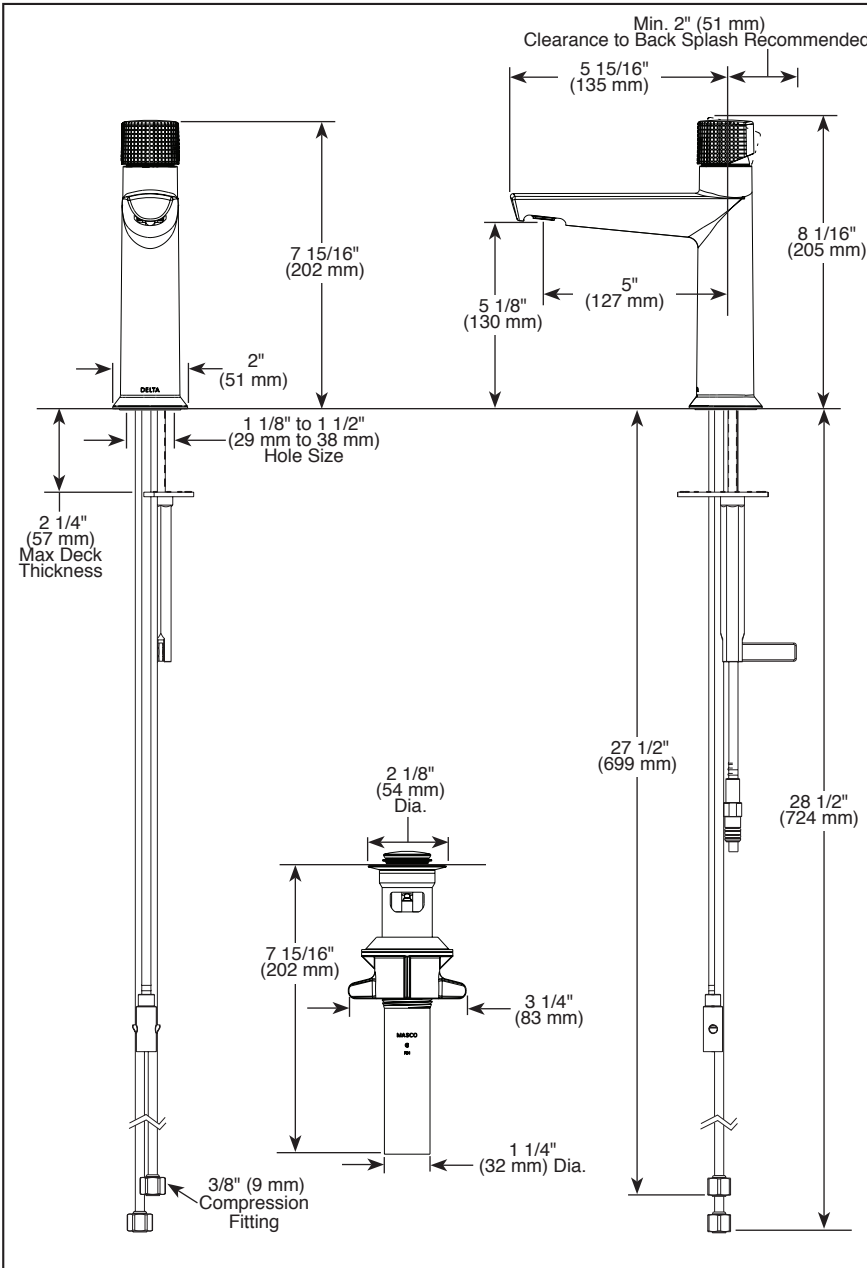

### STANDARD SPECIFICATIONS:

- Max. flow rate 1.2 gpm @ 60 psi, 4.5 L/min @ 414 kPa
- One hole mount
- Diamond coated ceramic cartridge
- 1/4" O.D. straight, staggered PEX supply tubes
- Models have metal drain with pop-up type fitting with plated flange and stopper, no lift rod hole
- "LPU" models less pop-up drain, no lift rod hole
- Optional red/blue indicator ring provided with model

### COMPLIES WITH:

- ASME A112.18.1 / CSA B125.1
- EPA WaterSense®

Submitted Model No.: \_\_\_\_\_

Specific Features: \_\_\_\_\_

▲ Designate Proper Finish Suffix

Delta reserves the right (1) to make changes in specifications and materials, and (2) to change or discontinue models, both without notice or obligation. Dimensions are for reference only. See current full-line price book or [www.deltafaucet.com](http://www.deltafaucet.com) for finish options and product availability.