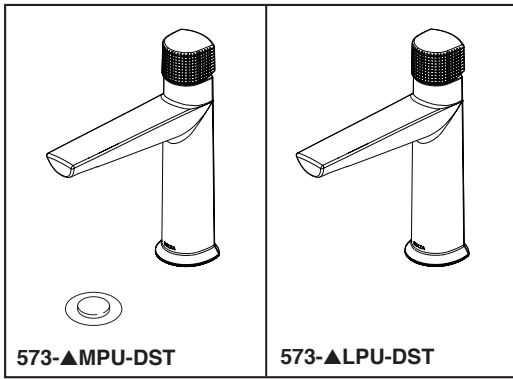

see what Delta can do™

BATHROOM FAUCET

- Galeon™ Bath Collection
- Single Handle Deck Mount

FEATURES:

- Lumicoat™ Finish (-PR models only)
- Lumicoat™ Finishes easily wipe clean without cleaners and chemicals on the products most commonly touched areas

STANDARD SPECIFICATIONS:

- Max. flow rate 1.2 gpm @ 60 psi, 4.5 L/min @ 414 kPa
- One hole mount
- Diamond coated ceramic cartridge
- 1/4" O.D. straight, staggered PEX supply tubes
- Models have metal drain with pop-up type fitting with plated flange and stopper, no lift rod hole
- "LPU" models less pop-up drain, no lift rod hole
- Optional red/blue indicator ring provided with model

WARRANTY

- Parts and Finish - Lifetime limited warranty; or for commercial purchasers, 10 years for multi-family residential (apartments and condominiums) and 5 years for all other commercial uses, in each case from the date of purchase.
- Electronic Parts and Batteries (if applicable) - 5 years from the date of purchase; or for commercial purchasers, 1 year from the date of purchase. No warranty is provided on batteries.

COMPLIES WITH:

- ASME A112.18.1 / CSA B125.1
- EPA WaterSense®

Submitted Model No.: _____

Specific Features: _____