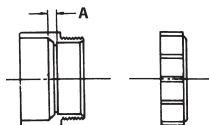

PART NO. 104**Trap Adapter–Female**

NOTE: NOT A MALE ADAPTER.

HUB X SLIP

SIZE	A
1½ X 1¼	3/16
1½	3/16

**PART NO. 104P****Trap Adapter–Female, with Washer & Plastic Nut**

HUB X SLIP

SIZE	A
1½ X 1¼	3/16
1½	3/16

**PART NO. 104X****Trap Adapter–Female, with Washer & Chrome Nut**

HUB X SLIP

SIZE	A
1¼	3/16
1½ X 1¼	3/16
1½	3/16

**PART NO. 104R*****Trap Adapter–Female, with 1½'' Plastic Nut & Washer & 1½'' x 1¼'' Washer**

HUB X SLIP WITH PLASTIC NUT

SIZE	A
1½	3/16

* Available in ABS only

Note: Shading indicates available in PVC only.